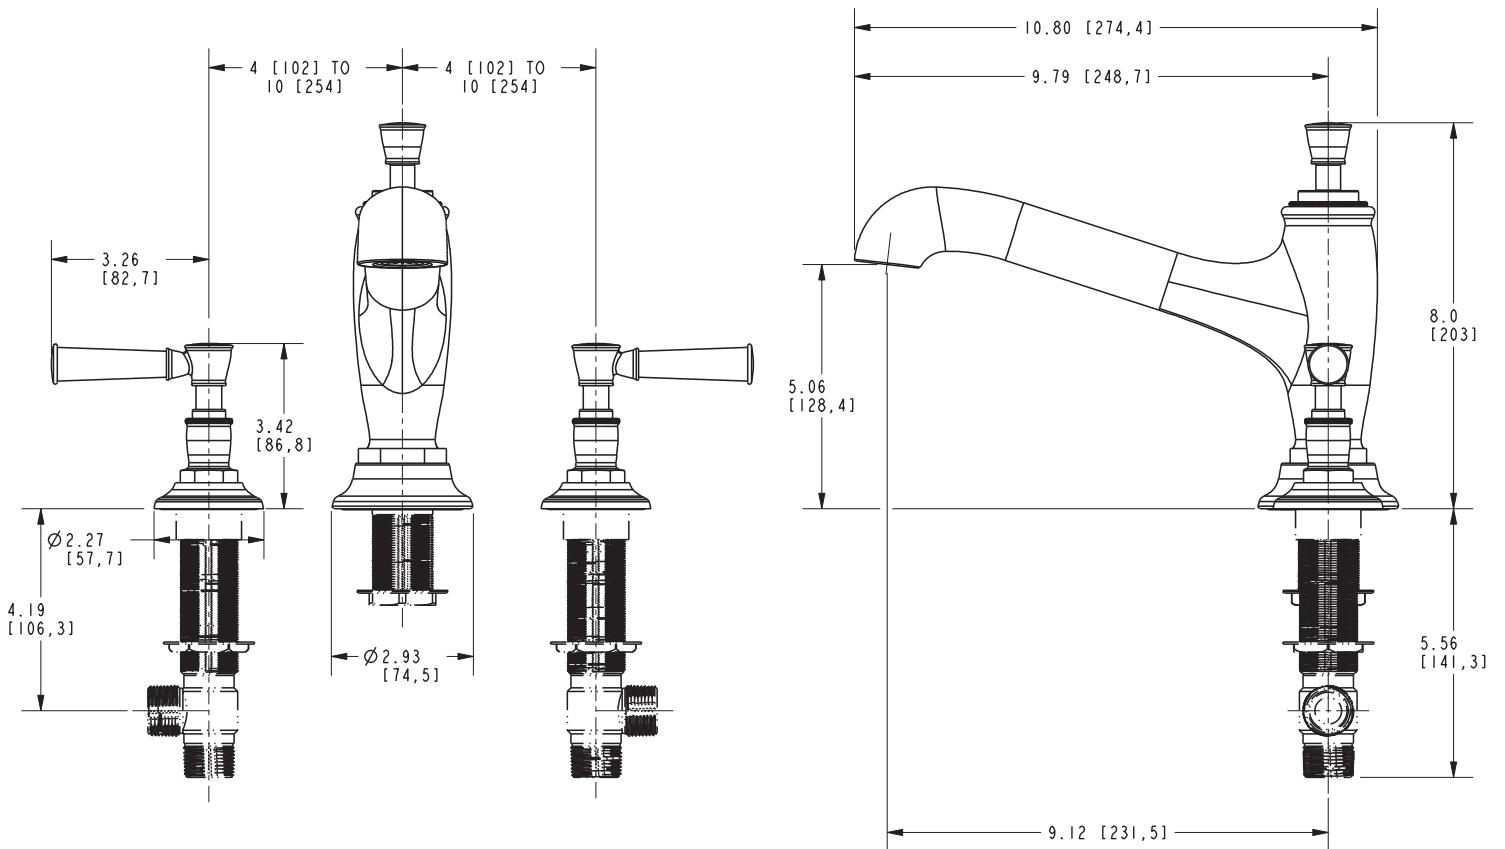

**Roman Tub Deck Trim**

**3-2916**

**Features**

- Solid brass construction
- ADA compliant traditional lever handles
- 5-1/16" (12.9 cm) spout height at outlet
- 9-1/8" (23.2 cm) spout reach (c-c)
- Intended for use with Newport Brass rough valve kit (Required Accessory) which incorporates the following:
  - Brass valve bodies and quick-connect spout fitting
  - Quarter-turn washerless ceramic disc 3/4" valve cartridges

**Required Accessory**

|                   |   |
|-------------------|---|
| Application       | Deck Tub Valve  |
| Description       | 3-Valve Assembly With Quick Connect Spout Adapter                                   |
| Inlet/Outlet Size | 3/4"  |
| Part Number       | 1-665   |
| Image             |  |

**Product Specification** Add "Color / Finish" suffix to Model number, below.

The Roman Tub with Handshower Deck Trim shall be made of solid brass construction. Roman Tub with Handshower Deck Trim shall incorporate ADA compliant traditional lever handles. Product shall incorporate a 5-1/6" (12.9 cm) spout height at outlet and a 9-1/8" (23.2 cm) spout reach (c-c). Rough valve kit shall incorporate brass valve bodies with quarter-turn washerless ceramic disc 3/4" valve cartridges and a quick-connect spout fitting. Roman Tub Deck Trim shall be Newport Brass Model 3-2916/\_\_\_\_\_ and Newport Brass rough valve kit shall be 1-665.

## PRODUCT DIMENSIONS *(Units are in inches)*