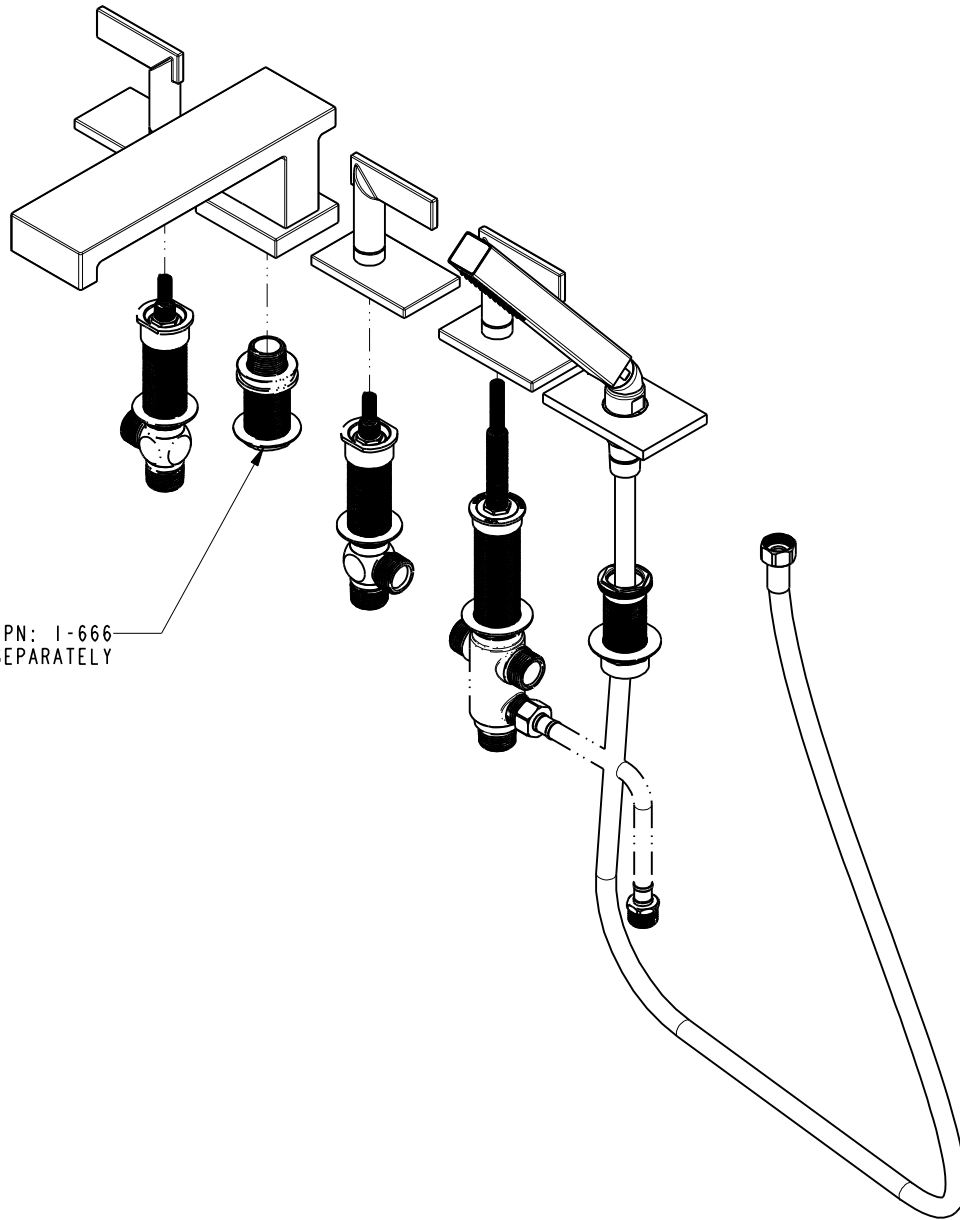

PN: 1-666
SOLD SEPARATELY

BRASSTECH		2001 CARNEGIE AVE. SANTA ANA, CA 92705 (949) 417-5207	
INCORPORATED			
DWG NO.	3-2547	REV	C
SCALE .188	REF. -	SHEET 2 OF 3	

BRASSTECH INCORPORATED
 2001 CARNEGIE AVE.
 SANTA ANA, CA 92705
 (949) 417-5207

DWG NO. 3-2547	REV C
SCALE .200	REF. -
SHEET 3 OF 3	