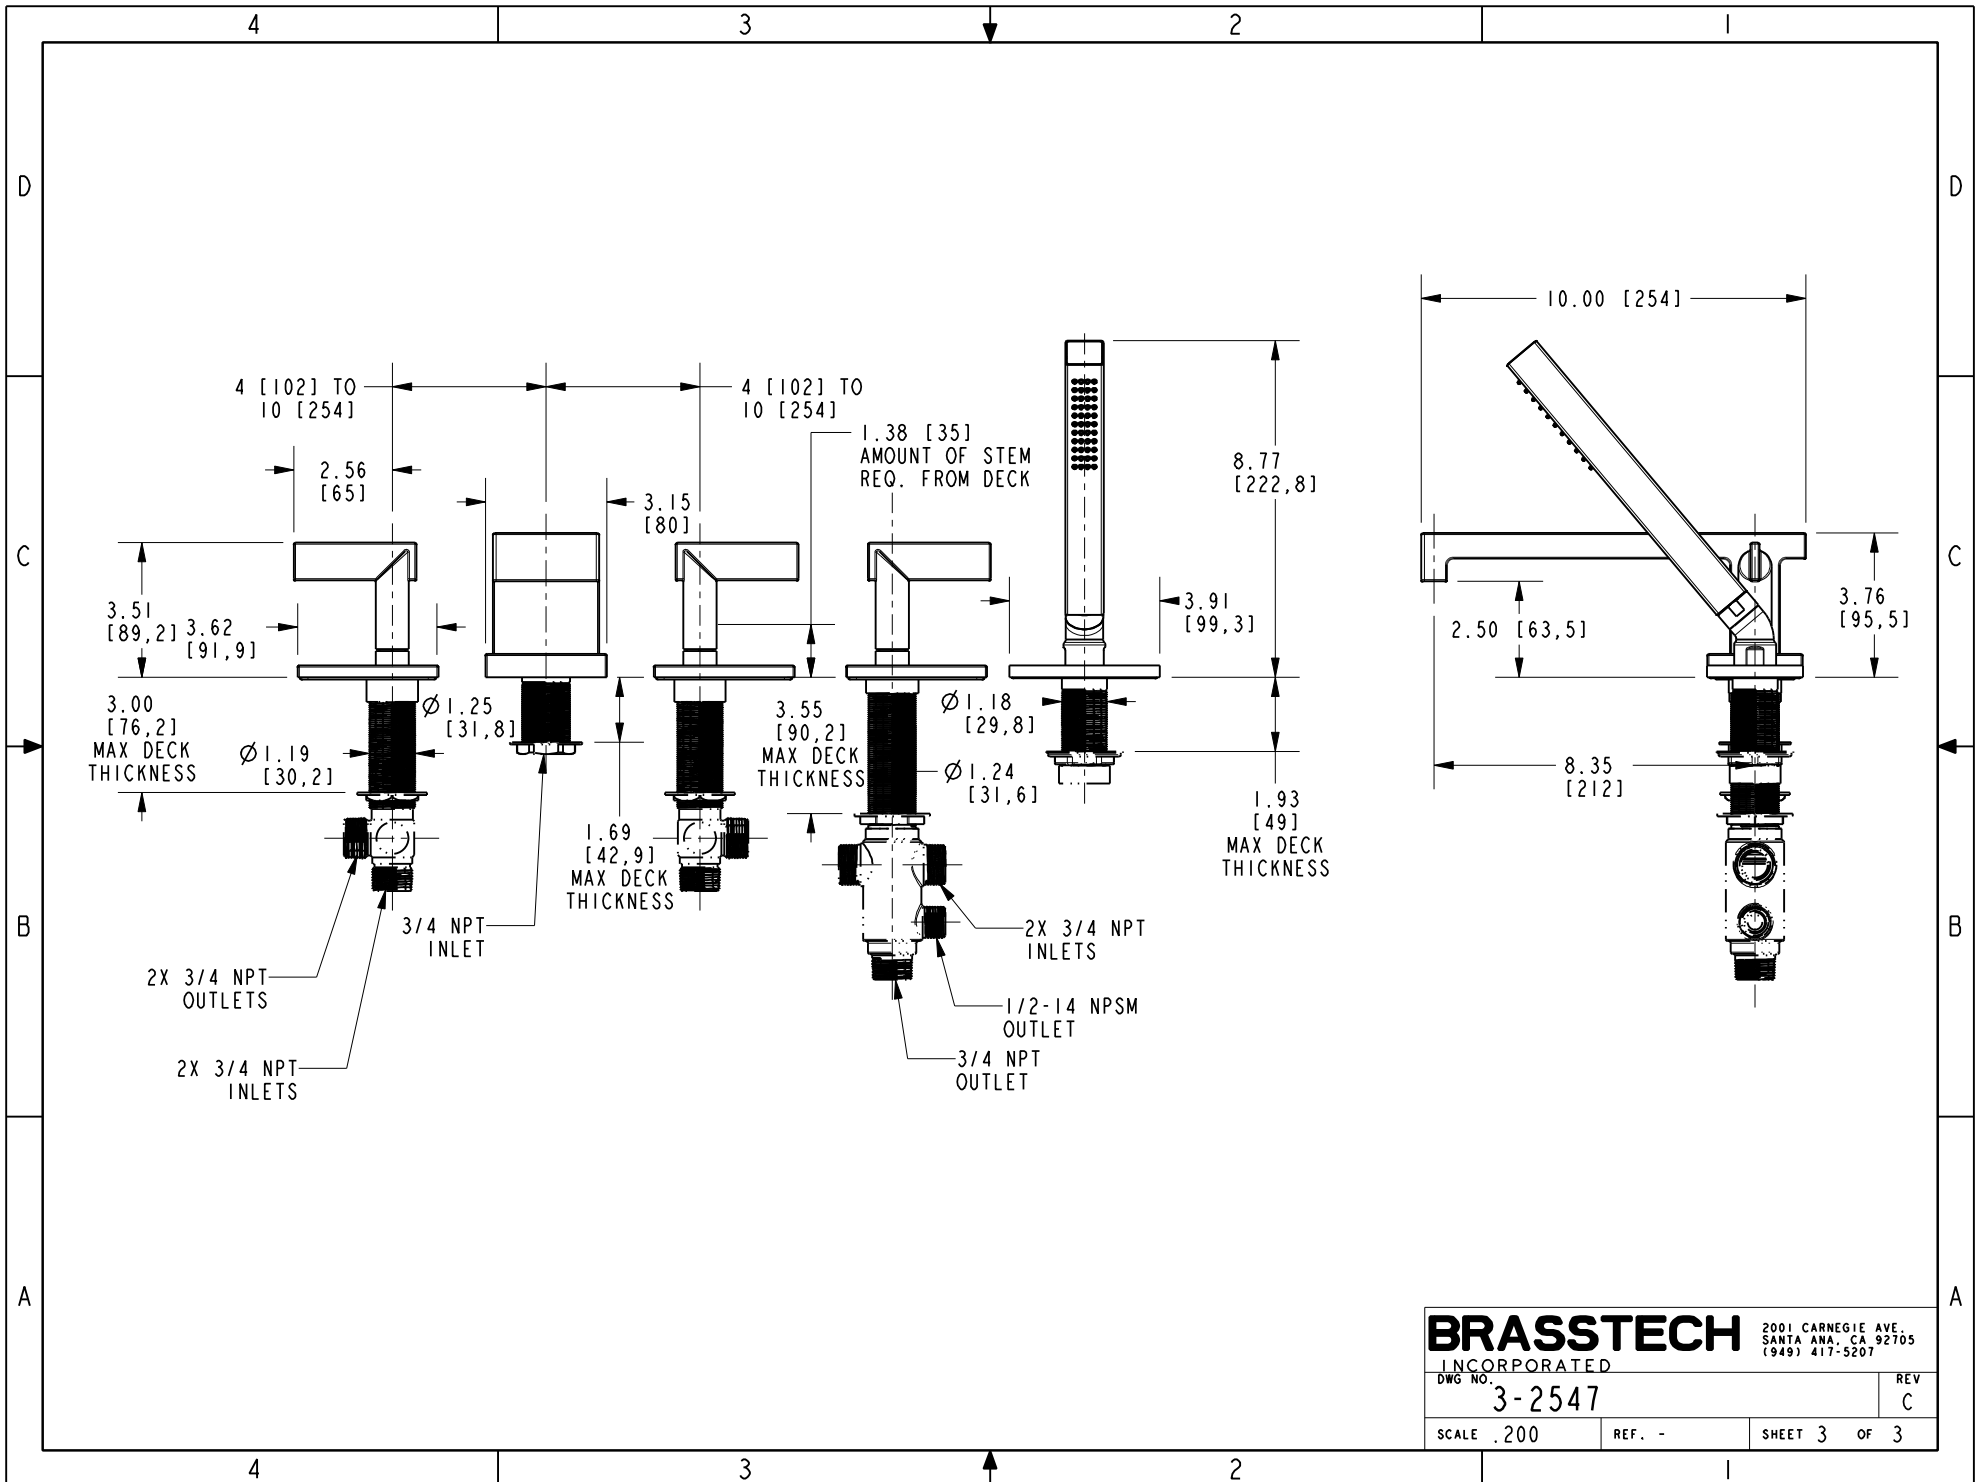

PN: 1-666
SOLD SEPARATELY

BRASSTECH		2001 CARNEGIE AVE. SANTA ANA, CA 92705 (949) 417-5207	
INCORPORATED			
DWG NO.	3-2547	REV	C
SCALE .188	REF. -	SHEET 2 OF 3	

BRASSTECH INCORPORATED
 2001 CARNEGIE AVE.
 SANTA ANA, CA 92705
 (949) 417-5207

DWG NO. 3-2547	REV C
SCALE .200	REF. -
SHEET 3 OF 3	