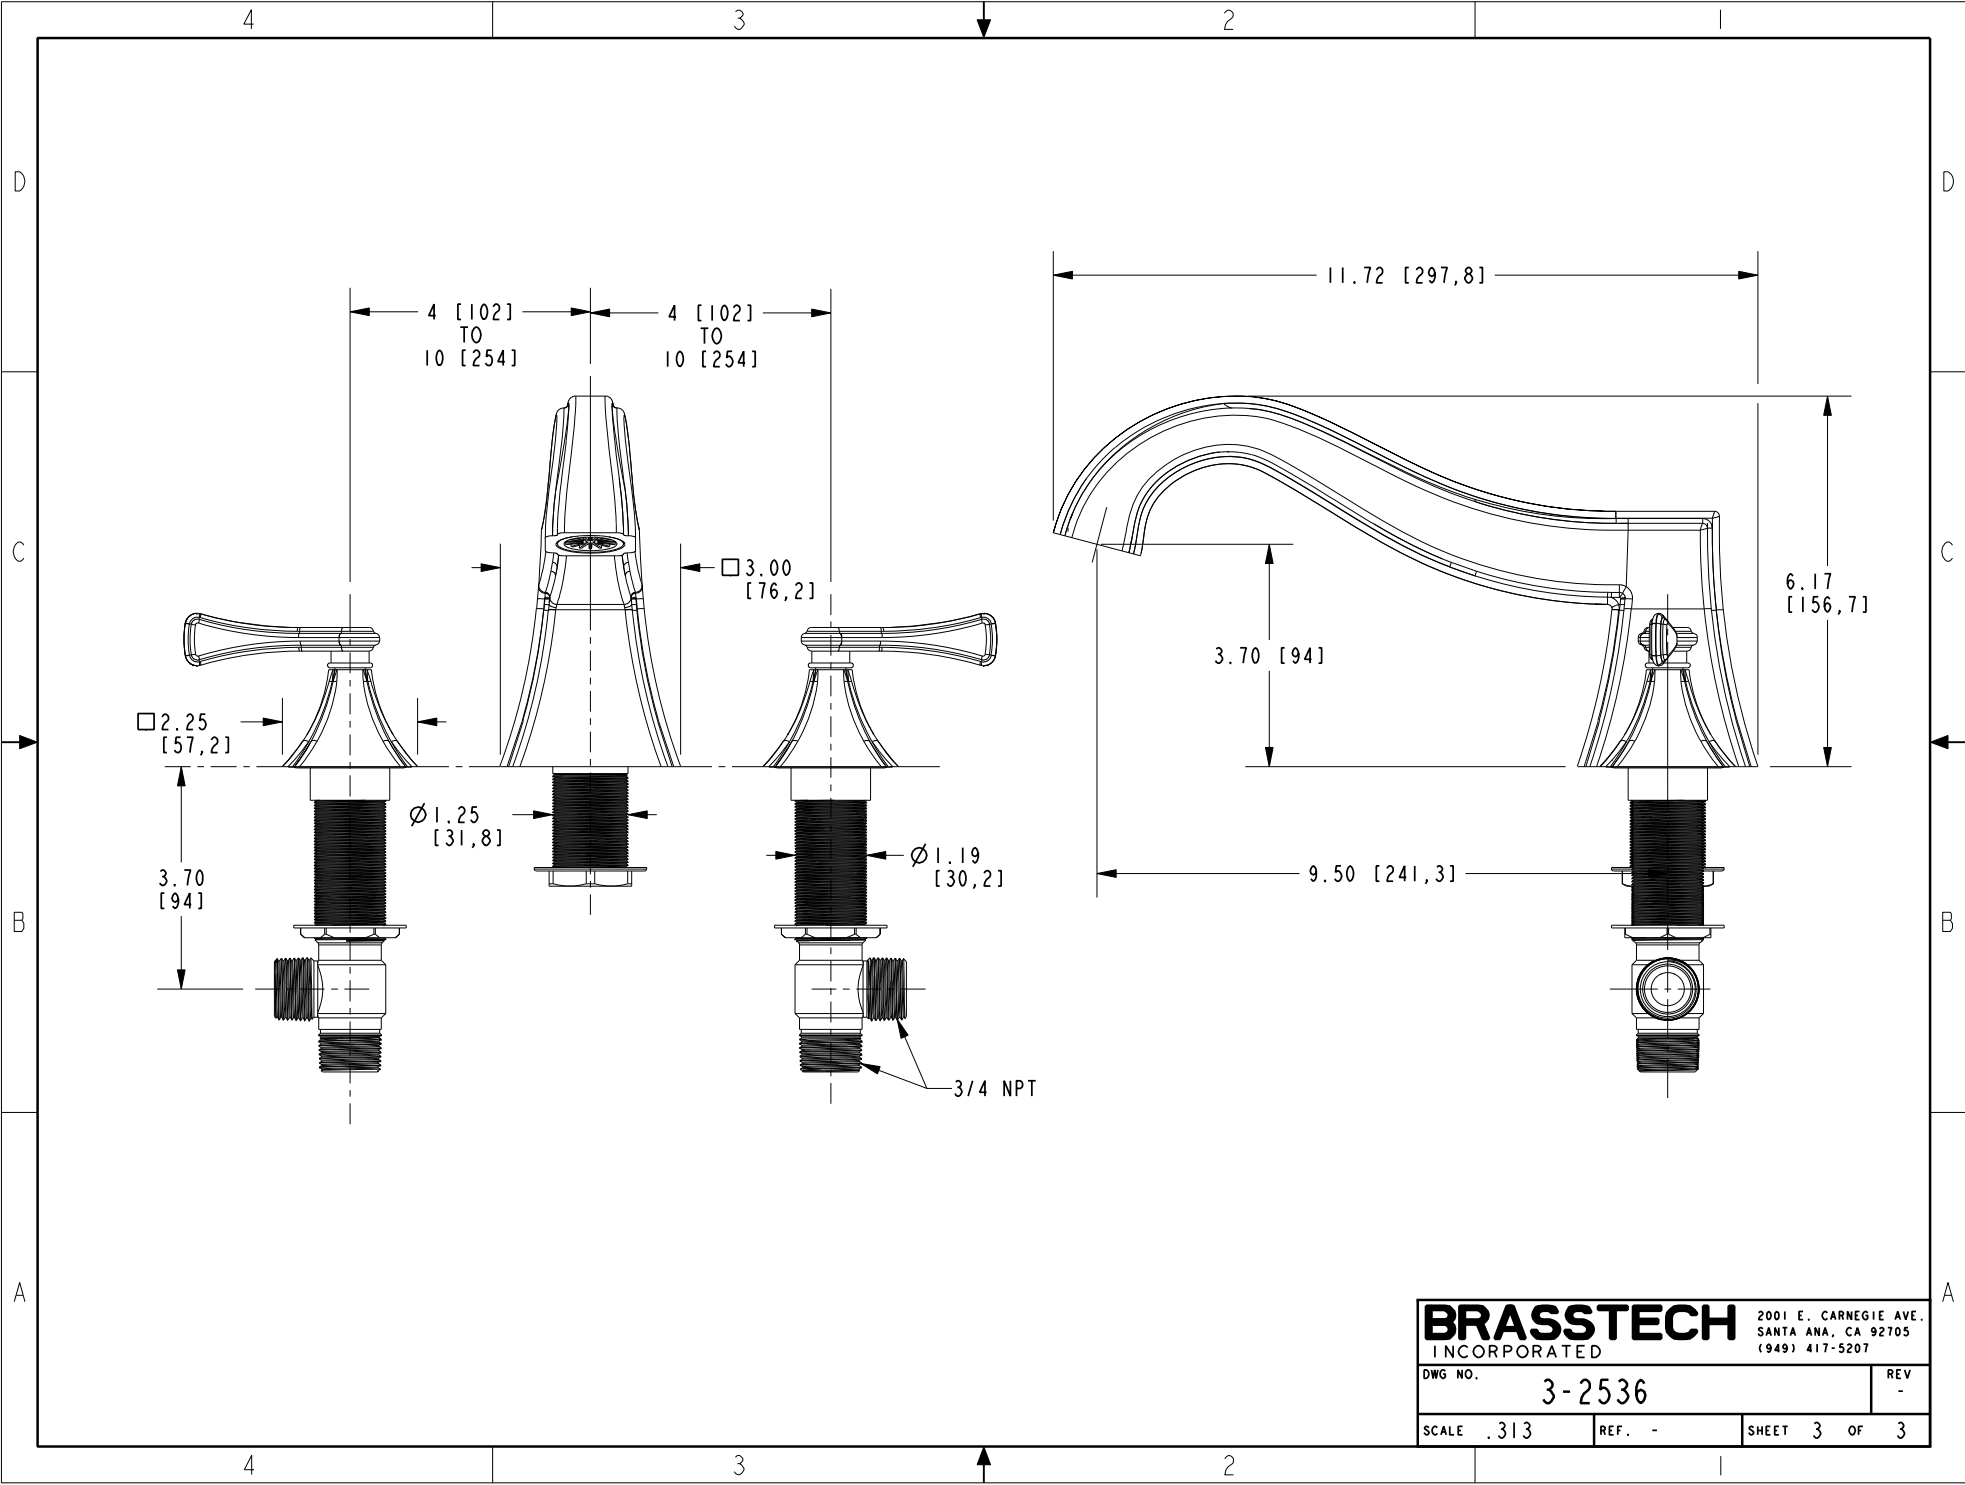

BRASSTECH		2001 E. CARNEGIE AVE.
INCORPORATED		SANTA ANA, CA 92705
		(949) 417-5207
DWG NO.	3-2536	REV -
SCALE .375	REF. -	SHEET 2 OF 3

BRASSTECH		2001 E. CARNEGIE AVE.	
INCORPORATED		SANTA ANA, CA 92705	
		(949) 417-5207	
DWG NO.	3-2536	REV	-
SCALE	.313	REF.	-
		SHEET	3 OF 3