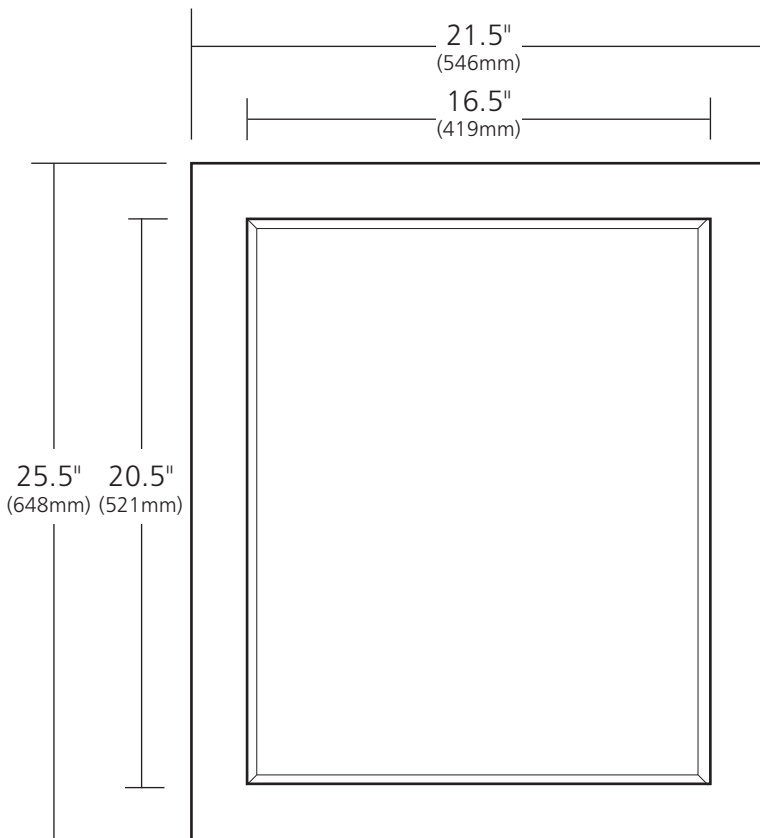

SPECIFICATIONS

AMERICANA SMALL MIRROR

Americana Collection

- MR251 - Chestnut
- MR250 - Whitewash
- MR258 - Anvil
- MR259 - Driftwood

PRODUCT DETAILS

- 21.5" x 25.5" (546mm x 648mm)
- Reclaimed wood
- Beveled Glass
- Hand rubbed finish

INSTALLATION

- Vertical or Horizontal
- French Cleat included for easy installation

COORDINATING PRODUCTS

- Americana Vanity, Cabinet, Cubby and Hutch

IMPORTANT

Due to the handcrafted nature of this product, it will vary in finish, texture, and other details. Dimensions may vary up to 1/2" (13mm).