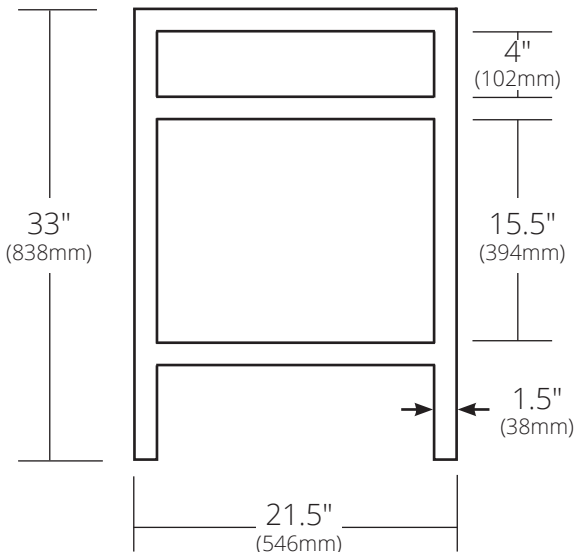

SPECIFICATIONS

36" CUZCO VANITY

Cuzco Collection

FRONT VIEW

SIDE VIEW

VNR362 Antique
VNR365 Brushed Nickel
VNR366 Carrara

PRODUCT DETAILS

- 36"w x 21.5"d x 33"h (913mm x 546mm x 838mm)
- Handcrafted, powder-coated steel frame with hand-hammered recycled copper or Carrara marble panels

INSTALLATION

- Freestanding vanity base

COORDINATING PRODUCTS

- Any Native Trails stone or quartz vanity top
- Havana, Cuzco or Asana Mirror
- Any Native Trails lavatory sink(s) 30" (762mm) wide or less

IMPORTANT

Due to the handcrafted nature of this product, it will vary in finish, texture, and other details. Dimensions may vary up to ¼" (6mm).