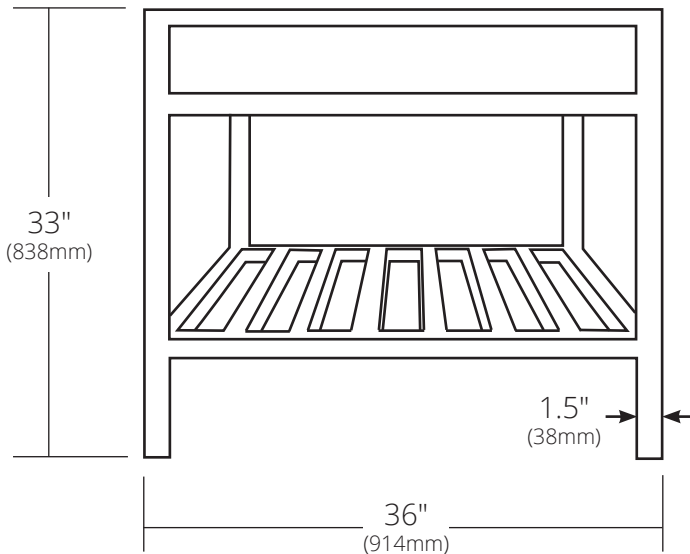

SPECIFICATIONS

36" CUZCO VANITY

Cuzco Collection

FRONT VIEW

SIDE VIEW

VNR362 Antique
VNR365 Brushed Nickel
VNR366 Carrara

PRODUCT DETAILS

- 36"w x 21.5"d x 33"h (913mm x 546mm x 838mm)
- Handcrafted, powder-coated steel frame with hand-hammered recycled copper or Carrara marble panels

INSTALLATION

- Freestanding vanity base

COORDINATING PRODUCTS

- Any Native Trails stone or quartz vanity top
- Havana, Cuzco or Asana Mirror
- Any Native Trails lavatory sink(s) 30" (762mm) wide or less

IMPORTANT

Due to the handcrafted nature of this product, it will vary in finish, texture, and other details. Dimensions may vary up to ¼" (6mm).