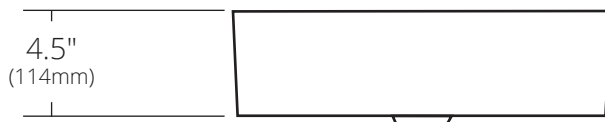

SPECIFICATIONS

**POSITANO**

*Murano Collection*

*Shown in Abalone*

TOP VIEW

- MG1616-AE Abalone
- MG1616-AS Abyss
- MG1616-BO Bianco

**PRODUCT DETAILS**

- 16" x 4.5" OD  
(406mm x 114mm)
- 15.5" x 4.25" ID  
(394mm x 108mm)
- Handcrafted, Certified Murano Glass
- 1.75" (45mm) drain opening

**INSTALLATION**

- Vessel
- 3.5" vessel cutout required for countertop

**COORDINATING PRODUCTS**

- Drains: DR120, DR130 or DR150
- Vanity tops with vessel cutout

**STANDARDS COMPLIANCE**

- UPC/cUPC compliant

SIDE VIEW

**IMPORTANT**

Due to the handcrafted nature of this product, it will vary in finish, texture, and other details. Dimensions may vary up to 1/2" (13mm).