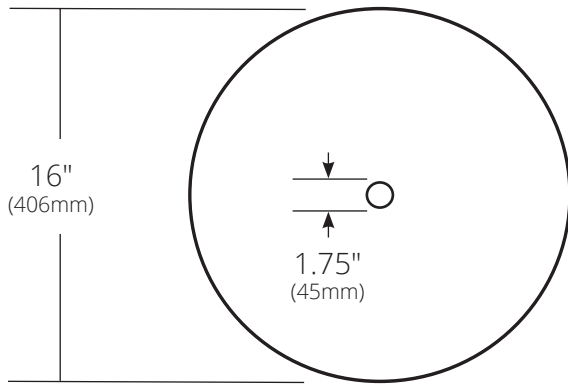

SPECIFICATIONS

**POSITANO**

*Murano Collection*

*Shown in Abalone*

TOP VIEW

MG1616-AE Abalone  
 MG1616-AS Abyss  
 MG1616-BO Bianco

**PRODUCT DETAILS**

- 16" x 4.5" OD  
(406mm x 114mm)
- 15.5" x 4.25" ID  
(394mm x 108mm)
- Handcrafted, Certified Murano Glass
- 1.75" (45mm) drain opening

**INSTALLATION**

- Vessel
- 3.5" vessel cutout required for countertop

**COORDINATING PRODUCTS**

- Drains: DR120, DR130 or DR150
- Vanity tops with vessel cutout

**STANDARDS COMPLIANCE**

- UPC/cUPC compliant

SIDE VIEW

**IMPORTANT**

Due to the handcrafted nature of this product, it will vary in finish, texture, and other details. Dimensions may vary up to 1/2" (13mm).