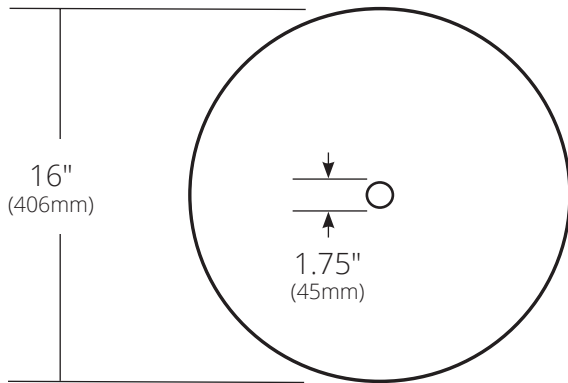

SPECIFICATIONS

**POSITANO**

*Murano Collection*

*Shown in Abalone*

TOP VIEW

- MG1616-AE Abalone
- MG1616-AS Abyss
- MG1616-BO Bianco

**PRODUCT DETAILS**

- 16" x 4.5" OD  
(406mm x 114mm)
- 15.5" x 4.25" ID  
(394mm x 108mm)
- Handcrafted, Certified Murano Glass
- 1.75" (45mm) drain opening

**INSTALLATION**

- Vessel
- 3.5" vessel cutout required for countertop

**COORDINATING PRODUCTS**

- Drains: DR120, DR130 or DR150
- Vanity tops with vessel cutout

**STANDARDS COMPLIANCE**

- UPC/cUPC compliant

SIDE VIEW

**IMPORTANT**

Due to the handcrafted nature of this product, it will vary in finish, texture, and other details. Dimensions may vary up to 1/2" (13mm).