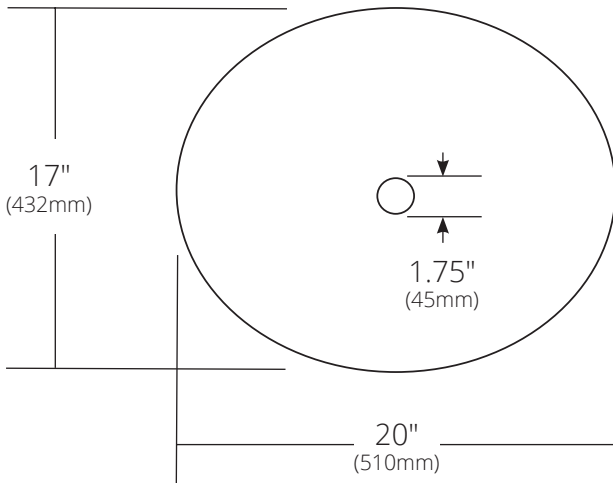

SPECIFICATIONS

**SORRENTO**

Murano Collection

TOP VIEW

FRONT VIEW

SIDE VIEW

Shown in Bianco

- MG2017-AE Abalone
- MG2017-BO Bianco
- MG2017-BR Beachcomber
- MG2017-MA Marina
- MG2017-SY Seaspray

**PRODUCT DETAILS**

- 20" x 17" x 5.25" OD (510mm x 432mm x 132mm)
- 19.5" x 16.5" x 5" OD (495mm x 419mm x 127mm)
- Handcrafted, Certified Murano Glass
- 1.75" (45mm) drain opening

**INSTALLATION**

- Vessel
- **Note:** 3.5" vessel cutout required for countertop (*larger than standard*)

**COORDINATING PRODUCTS**

- Drains: DR120, DR130 or DR150
- Vanity tops with vessel cutout

**STANDARDS COMPLIANCE**

- UPC/cUPC compliant

**IMPORTANT**

Due to the handcrafted nature of this product, it will vary in finish, texture, and other details. Dimensions may vary up to 1/2" (13mm).