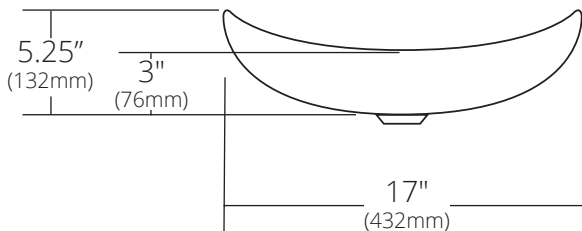

SPECIFICATIONS

**SORRENTO**

Murano Collection

TOP VIEW

FRONT VIEW

SIDE VIEW

Shown in Bianco

- MG2017-AE Abalone
- MG2017-BO Bianco
- MG2017-BR Beachcomber
- MG2017-MA Marina
- MG2017-SY Seaspray

**PRODUCT DETAILS**

- 20" x 17" x 5.25" OD (510mm x 432mm x 132mm)
- 19.5" x 16.5" x 5" OD (495mm x 419mm x 127mm)
- Handcrafted, Certified Murano Glass
- 1.75" (45mm) drain opening

**INSTALLATION**

- Vessel
- **Note:** 3.5" vessel cutout required for countertop (*larger than standard*)

**COORDINATING PRODUCTS**

- Drains: DR120, DR130 or DR150
- Vanity tops with vessel cutout

**STANDARDS COMPLIANCE**

- UPC/cUPC compliant

**IMPORTANT**

Due to the handcrafted nature of this product, it will vary in finish, texture, and other details. Dimensions may vary up to 1/2" (13mm).