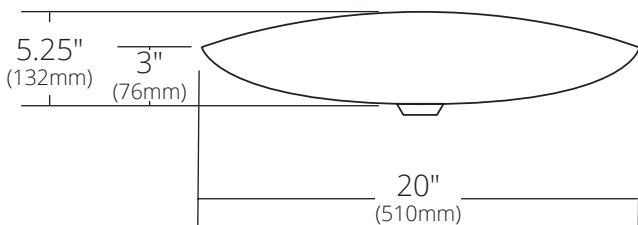

SPECIFICATIONS

**SORRENTO**

Murano Collection

TOP VIEW

FRONT VIEW

SIDE VIEW

Shown in Bianco

- MG2017-AE Abalone
- MG2017-BO Bianco
- MG2017-BR Beachcomber
- MG2017-MA Marina
- MG2017-SY Seaspray

**PRODUCT DETAILS**

- 20" x 17" x 5.25" OD (510mm x 432mm x 132mm)
- 19.5" x 16.5" x 5" OD (495mm x 419mm x 127mm)
- Handcrafted, Certified Murano Glass
- 1.75" (45mm) drain opening

**INSTALLATION**

- Vessel
- **Note:** 3.5" vessel cutout required for countertop (*larger than standard*)

**COORDINATING PRODUCTS**

- Drains: DR120, DR130 or DR150
- Vanity tops with vessel cutout

**STANDARDS COMPLIANCE**

- UPC/cUPC compliant

**IMPORTANT**

Due to the handcrafted nature of this product, it will vary in finish, texture, and other details. Dimensions may vary up to 1/2" (13mm).