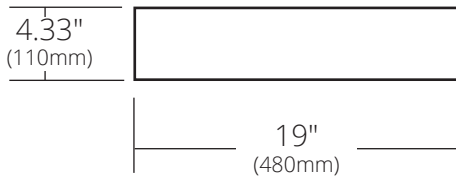

SPECIFICATIONS

ZACA 36 WALL MOUNT

FRONT VIEW

SIDE VIEW

VNS36S

PRODUCT DETAILS

- 35.75"w x 19"d x 4.33"h (908mm x 480mm x 110mm)
- Grade 304 Stainless Steel
- Trough sink sold separately

INSTALLATION

- Wall Mount

COORDINATING PRODUCTS

- NativeStone® Trough 3619
- Portola Mirror
- Decorative P-Trap

STANDARDS COMPLIANCE

• **ADA** 
COMPLIANT

IMPORTANT

Due to the handcrafted nature of this product, it will vary in finish, texture, hammering, and other details. Dimensions may vary up to 1/4" (6mm).