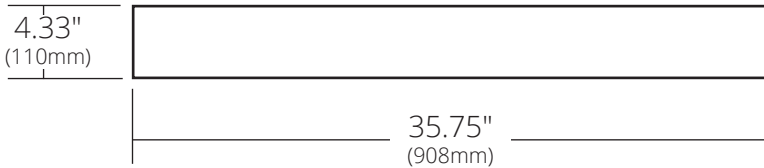

SPECIFICATIONS

ZACA 36 WALL MOUNT

FRONT VIEW

SIDE VIEW

VNS36S

PRODUCT DETAILS

- 35.75"w x 19"d x 4.33"h (908mm x 480mm x 110mm)
- Grade 304 Stainless Steel
- Trough sink sold separately

INSTALLATION

- Wall Mount

COORDINATING PRODUCTS

- NativeStone® Trough 3619
- Portola Mirror
- Decorative P-Trap

STANDARDS COMPLIANCE

• **ADA** 
COMPLIANT

IMPORTANT

Due to the handcrafted nature of this product, it will vary in finish, texture, hammering, and other details. Dimensions may vary up to 1/4" (6mm).