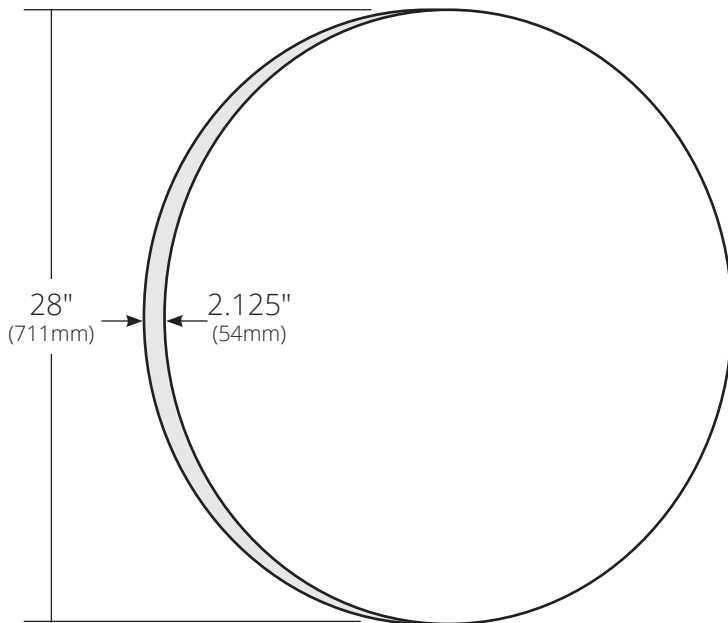

SPECIFICATIONS

SOLACE 28" MIRROR & SHELF

Solace Collection

FRONT VIEW MIRROR

SIDE VIEW SHELF (optional)

FRONT VIEW SHELF (optional)

MRO281 Sunrise Oak
MRO288 Midnight Oak

Solace Shelf (*Optional*)
MSO281 Sunrise Oak
MSO288 Midnight Oak

PRODUCT DETAILS

Solace Mirror

- 28" DIA (711mm)
- Oak veneer
- Low VOC water-resistant finish

Solace Shelf

- 34"w x 6.5"d x 1.1"h (864mm x 165mm x 28mm)
- FSC certified solid oak
- Low VOC water-resistant finish

Due to the handcrafted nature of this product, it will vary in finish, texture, and other details. Dimensions may vary up to 1/4" (6mm).