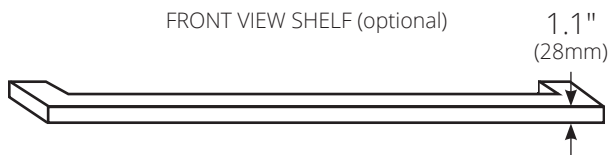

SPECIFICATIONS

SOLACE 28" MIRROR & SHELF

Solace Collection

FRONT VIEW MIRROR

SIDE VIEW SHELF (optional)

FRONT VIEW SHELF (optional)

MRO281 Sunrise Oak
MRO288 Midnight Oak

Solace Shelf (*Optional*)
MSO281 Sunrise Oak
MSO288 Midnight Oak

PRODUCT DETAILS

Solace Mirror

- 28" DIA (711mm)
- Oak veneer
- Low VOC water-resistant finish

Solace Shelf

- 34"w x 6.5"d x 1.1"h (864mm x 165mm x 28mm)
- FSC certified solid oak
- Low VOC water-resistant finish

Due to the handcrafted nature of this product, it will vary in finish, texture, and other details. Dimensions may vary up to 1/4" (6mm).