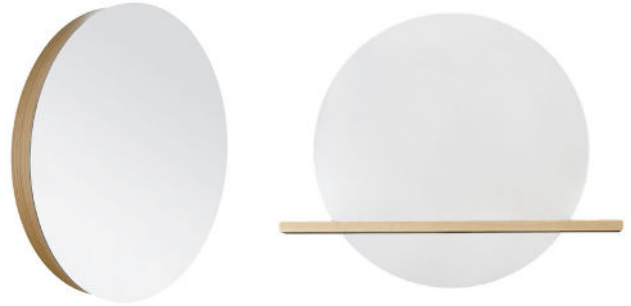

SPECIFICATIONS

SOLACE 28" MIRROR & SHELF

Solace Collection

FRONT VIEW MIRROR

SIDE VIEW SHELF (optional)

FRONT VIEW SHELF (optional)

MRO281 Sunrise Oak
MRO288 Midnight Oak

Solace Shelf (*Optional*)
MSO281 Sunrise Oak
MSO288 Midnight Oak

PRODUCT DETAILS

Solace Mirror

- 28" DIA (711mm)
- Oak veneer
- Low VOC water-resistant finish

Solace Shelf

- 34"w x 6.5"d x 1.1"h (864mm x 165mm x 28mm)
- FSC certified solid oak
- Low VOC water-resistant finish

INSTALLATION

Solace Mirror

- Wall Mounted
- French cleat and mounting hardware included for easy installation

Solace Shelf

- Wall Mounted
- Mounting hardware included

COORDINATING PRODUCTS

- Solace Vanity

IMPORTANT

Due to the handcrafted nature of this product, it will vary in finish, texture, and other details. Dimensions may vary up to 1/4" (6mm).