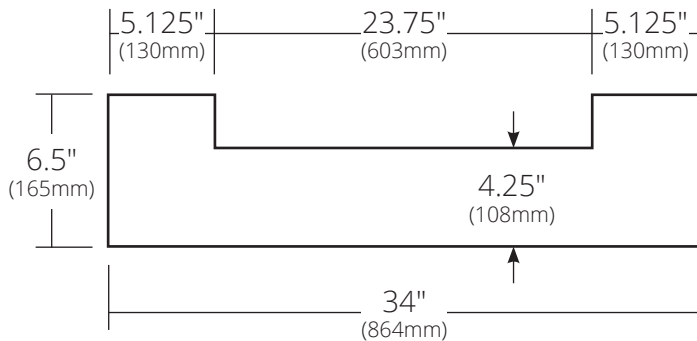

SPECIFICATIONS

SOLACE 28" MIRROR & SHELF

Solace Collection

FRONT VIEW MIRROR

SIDE VIEW SHELF (optional)

FRONT VIEW SHELF (optional)

MRO281 Sunrise Oak
MRO288 Midnight Oak

Solace Shelf (*Optional*)
MSO281 Sunrise Oak
MSO288 Midnight Oak

PRODUCT DETAILS

Solace Mirror

- 28" DIA (711mm)
- Oak veneer
- Low VOC water-resistant finish

Solace Shelf

- 34"w x 6.5"d x 1.1"h (864mm x 165mm x 28mm)
- FSC certified solid oak
- Low VOC water-resistant finish

Due to the handcrafted nature of this product, it will vary in finish, texture, and other details. Dimensions may vary up to 1/4" (6mm).