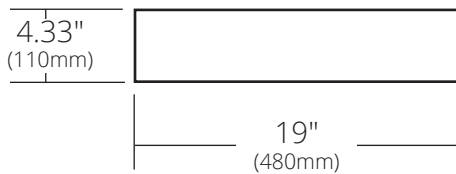

SPECIFICATIONS

ZACA 48 WALL MOUNT

FRONT VIEW

SIDE VIEW

VNS48S

**PRODUCT DETAILS**

- 47.75"w x 19"d x 4.33"h (1213mm x 480mm x 110mm)
- Grade 304 Stainless Steel
- Trough sink sold separately

**INSTALLATION**

- Wall Mount

**COORDINATING PRODUCTS**

- NativeStone® Trough 4819
- Portola Mirror
- Decorative P-Trap

**STANDARDS COMPLIANCE**

**IMPORTANT**

Due to the handcrafted nature of this product, it will vary in finish, texture, hammering, and other details. Dimensions may vary up to 1/4" (6mm).