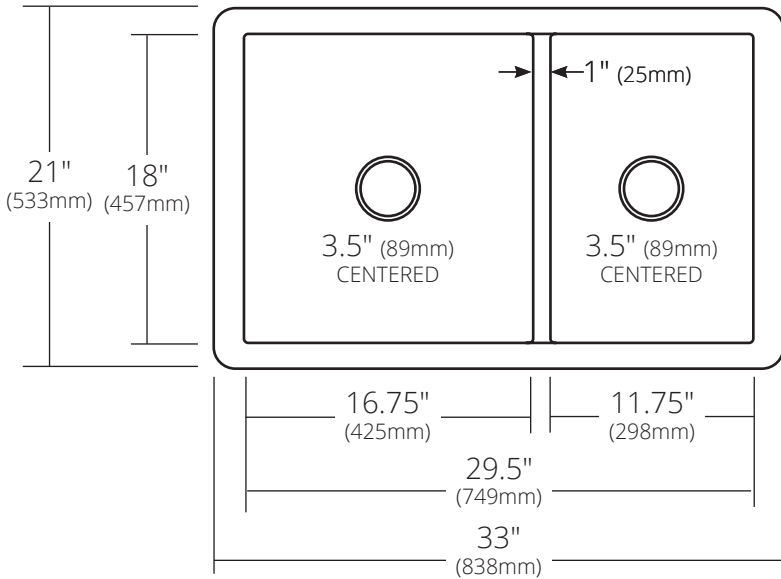

SPECIFICATIONS

COCINA DUET

Cocina Series

TOP VIEW

FRONT VIEW

SIDE VIEW

CPK275 Antique
CPK575 Brushed Nickel

PRODUCT DETAILS

- 33" x 21" x 10.5" OD (838mm x 533mm x 267mm)
- Lg Basin: 16.75" x 18" x 10" ID (425mm x 457mm x 254mm)
- Sm Basin: 11.75" x 18" x 10" ID (292mm x 406mm x 254mm)
- Hand hammered 16 gauge recycled copper
- 3.5" (89mm) drain opening

INSTALLATION

- Undermount

COORDINATING PRODUCTS

- Drains: DR320 or DR340
- Bottom Grid: GR1710 & GR1715

STANDARDS COMPLIANCE

- UPC/cUPC compliant

IMPORTANT

Due to the handcrafted nature of this product, it will vary in finish, texture, hammering, and other details. Dimensions may vary up to ¼" (6mm). We strongly recommend waiting for the actual product before making any installation cuts.