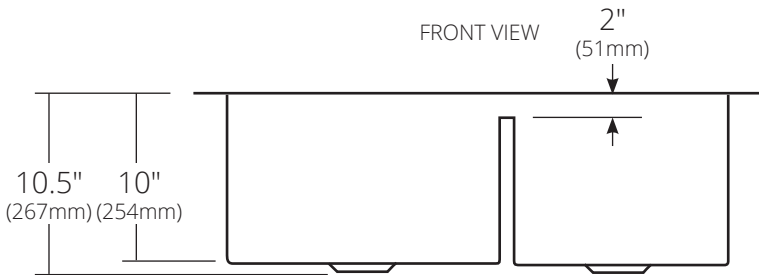

SPECIFICATIONS

COCINA DUET

Cocina Series

TOP VIEW

FRONT VIEW

SIDE VIEW

CPK275 Antique
CPK575 Brushed Nickel

PRODUCT DETAILS

- 33" x 21" x 10.5" OD (838mm x 533mm x 267mm)
- Lg Basin: 16.75" x 18" x 10" ID (425mm x 457mm x 254mm)
- Sm Basin: 11.75" x 18" x 10" ID (292mm x 406mm x 254mm)
- Hand hammered 16 gauge recycled copper
- 3.5" (89mm) drain opening

INSTALLATION

- Undermount

COORDINATING PRODUCTS

- Drains: DR320 or DR340
- Bottom Grid: GR1710 & GR1715

STANDARDS COMPLIANCE

- UPC/cUPC compliant

IMPORTANT

Due to the handcrafted nature of this product, it will vary in finish, texture, hammering, and other details. Dimensions may vary up to ¼" (6mm). We strongly recommend waiting for the actual product before making any installation cuts.