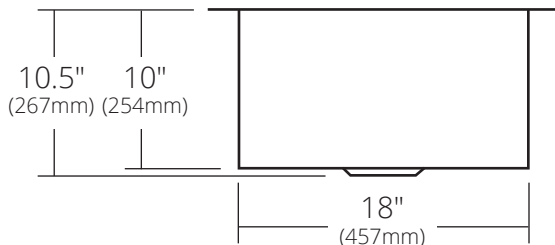

SPECIFICATIONS

COCINA DUET

Cocina Series

TOP VIEW

FRONT VIEW

SIDE VIEW

CPK275 Antique
CPK575 Brushed Nickel

PRODUCT DETAILS

- 33" x 21" x 10.5" OD (838mm x 533mm x 267mm)
- Lg Basin: 16.75" x 18" x 10" ID (425mm x 457mm x 254mm)
- Sm Basin: 11.75" x 18" x 10" ID (292mm x 406mm x 254mm)
- Hand hammered 16 gauge recycled copper
- 3.5" (89mm) drain opening

INSTALLATION

- Undermount

COORDINATING PRODUCTS

- Drains: DR320 or DR340
- Bottom Grid: GR1710 & GR1715

STANDARDS COMPLIANCE

- UPC/cUPC compliant

IMPORTANT

Due to the handcrafted nature of this product, it will vary in finish, texture, hammering, and other details. Dimensions may vary up to ¼" (6mm). We strongly recommend waiting for the actual product before making any installation cuts.