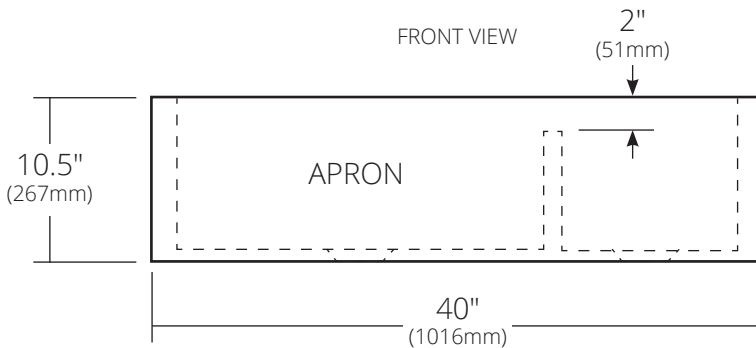

SPECIFICATIONS

FARMHOUSE DUET PRO

Farmhouse Series

TOP VIEW

CPK274 Antique
CPK574 Brushed Nickel

PRODUCT DETAILS

- 40" x 22" x 10.5" OD (1016mm x 559mm x 267mm)
- Lg Basin: 24" x 18" x 10" ID (610mm x 457mm x 254mm)
- Sm Basin: 11.75" x 18" x 10" ID (298mm x 457mm x 254mm)
- Hand hammered 16 gauge recycled copper
- Apron extends 3" (76mm) on sides
- 3.5" (89mm) drain opening

INSTALLATION

- Undermount

COORDINATING PRODUCTS

- Drains: DR320 or DR340
- Bottom Grid: GR1710 & GR2217

STANDARDS COMPLIANCE

- UPC/cUPC compliant

FRONT VIEW

SIDE VIEW

IMPORTANT

Due to the handcrafted nature of this product, it will vary in finish, texture, hammering, and other details. Dimensions may vary up to 1/4" (6mm). We strongly recommend waiting for the actual product before making any installation cuts.