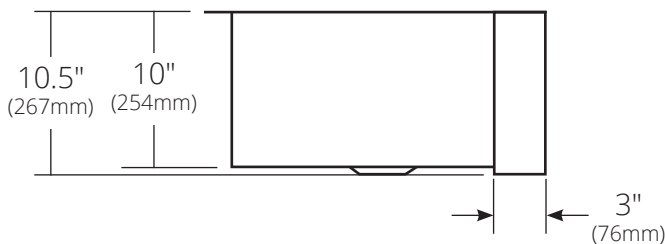

SPECIFICATIONS

FARMHOUSE DUET PRO

Farmhouse Series

TOP VIEW

CPK274 Antique
CPK574 Brushed Nickel

PRODUCT DETAILS

- 40" x 22" x 10.5" OD (1016mm x 559mm x 267mm)
- Lg Basin: 24" x 18" x 10" ID (610mm x 457mm x 254mm)
- Sm Basin: 11.75" x 18" x 10" ID (298mm x 457mm x 254mm)
- Hand hammered 16 gauge recycled copper
- Apron extends 3" (76mm) on sides
- 3.5" (89mm) drain opening

IMPORTANT

Due to the handcrafted nature of this product, it will vary in finish, texture, hammering, and other details. Dimensions may vary up to 1/4" (6mm). We strongly recommend waiting for the actual product before making any installation cuts.