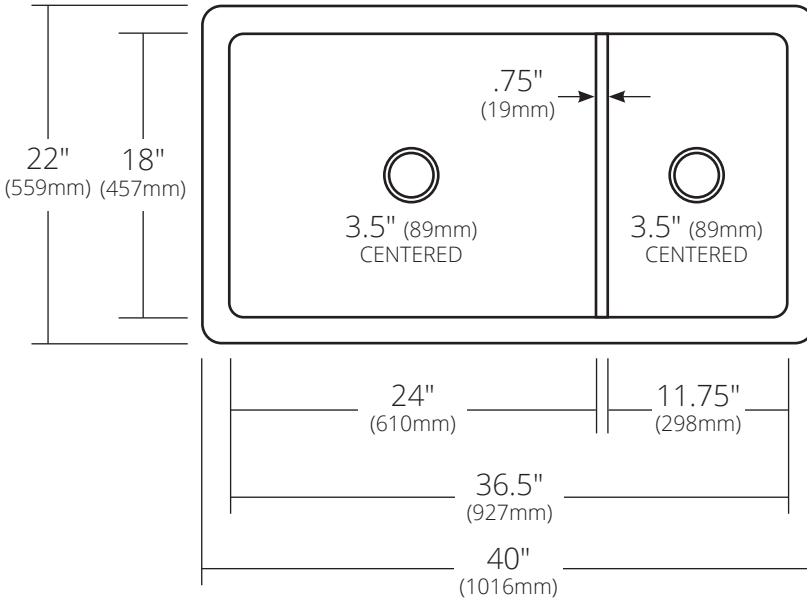

SPECIFICATIONS

FARMHOUSE DUET PRO

Farmhouse Series

TOP VIEW

CPK274 Antique
CPK574 Brushed Nickel

PRODUCT DETAILS

- 40" x 22" x 10.5" OD (1016mm x 559mm x 267mm)
- Lg Basin: 24" x 18" x 10" ID (610mm x 457mm x 254mm)
- Sm Basin: 11.75" x 18" x 10" ID (298mm x 457mm x 254mm)
- Hand hammered 16 gauge recycled copper
- Apron extends 3" (76mm) on sides
- 3.5" (89mm) drain opening

INSTALLATION

- Undermount

COORDINATING PRODUCTS

- Drains: DR320 or DR340
- Bottom Grid: GR1710 & GR2217

STANDARDS COMPLIANCE

- UPC/cUPC compliant

FRONT VIEW

SIDE VIEW

IMPORTANT

Due to the handcrafted nature of this product, it will vary in finish, texture, hammering, and other details. Dimensions may vary up to 1/4" (6mm). We strongly recommend waiting for the actual product before making any installation cuts.