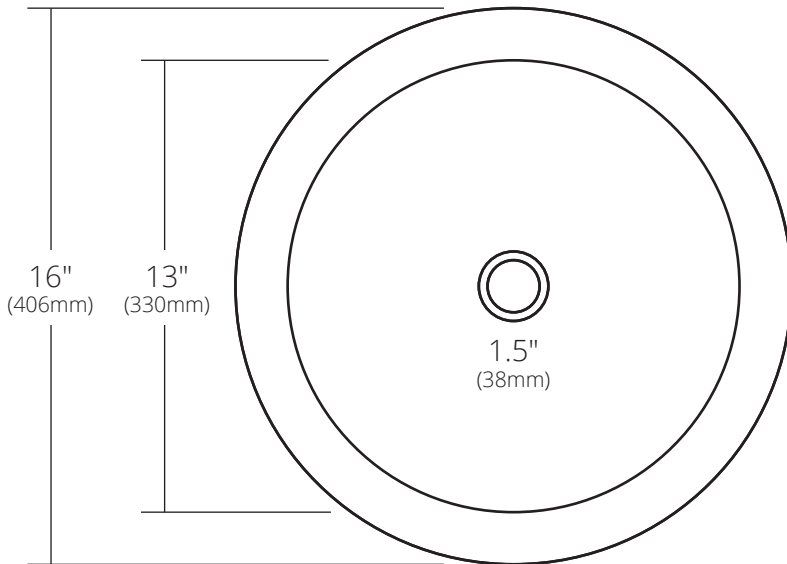

SPECIFICATIONS

**LAGUNA**

TOP VIEW

SIDE VIEW

CPS255 Antique  
CPS555 Brushed Nickel

**PRODUCT DETAILS**

- 16" x 5" OD (406mm x 127mm)
- 13" x 4.75" ID (330mm x 121mm)
- Hand hammered 16 gauge recycled copper
- 1.5" (38mm) drain opening

**INSTALLATION**

- Vessel

**COORDINATING PRODUCTS**

- Drains: DR120, DR130, DR150 or DR160
- MetalProtect™

**STANDARDS COMPLIANCE**

- UPC/cUPC compliant

**IMPORTANT**

Due to the handcrafted nature of this product, it will vary in finish, texture, hammering, and other details. Dimensions may vary up to ¼" (6mm). We strongly recommend waiting for the actual product before making any installation cuts.