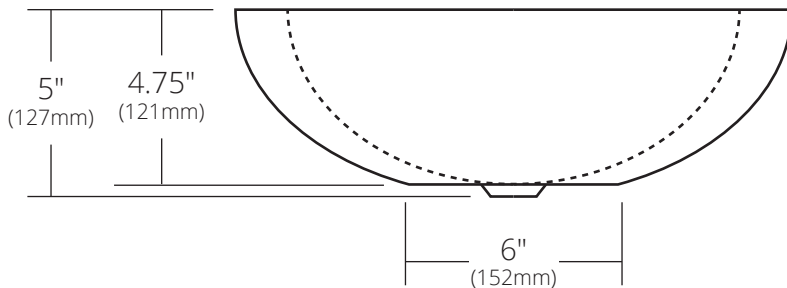

SPECIFICATIONS

**LAGUNA**

TOP VIEW

SIDE VIEW

CPS255 Antique  
CPS555 Brushed Nickel

**PRODUCT DETAILS**

- 16" x 5" OD (406mm x 127mm)
- 13" x 4.75" ID (330mm x 121mm)
- Hand hammered 16 gauge recycled copper
- 1.5" (38mm) drain opening

**INSTALLATION**

- Vessel

**COORDINATING PRODUCTS**

- Drains: DR120, DR130, DR150 or DR160
- MetalProtect™

**STANDARDS COMPLIANCE**

- UPC/cUPC compliant

**IMPORTANT**

Due to the handcrafted nature of this product, it will vary in finish, texture, hammering, and other details. Dimensions may vary up to ¼" (6mm). We strongly recommend waiting for the actual product before making any installation cuts.