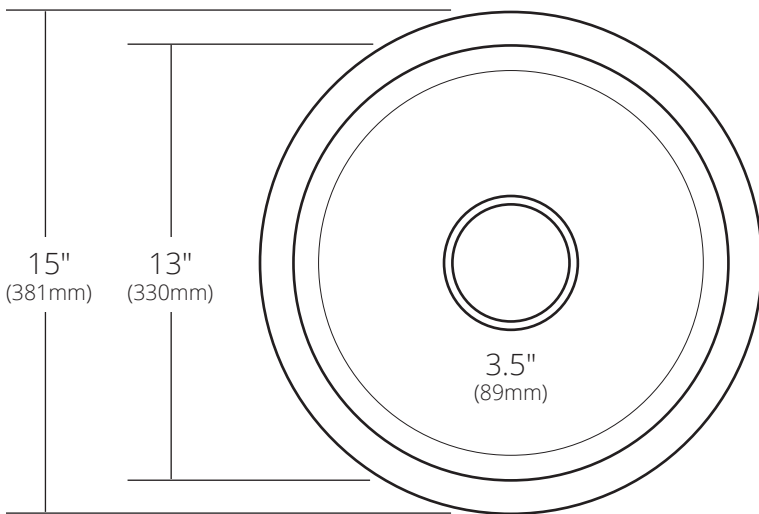

SPECIFICATIONS

REDONDO CHICO

TOP VIEW

CPS260 Antique
CPS560 Brushed Nickel

PRODUCT DETAILS

- 15" x 7.5" OD (381mm x 191mm)
- 13" x 7" ID (330mm x 178mm)
- Hand hammered 16 gauge recycled copper
- 3.5" (89mm) drain opening

INSTALLATION

- Universal Mount

COORDINATING PRODUCTS

- Drains: DR320 or DR340
- Bottom Grid: GR951
- MetalProtect™

STANDARDS COMPLIANCE

- UPC/cUPC compliant

IMPORTANT

Due to the handcrafted nature of this product, it will vary in finish, texture, hammering, and other details. Dimensions may vary up to 1/4" (6mm). We strongly recommend waiting for the actual product before making any installation cuts.

SIDE VIEW