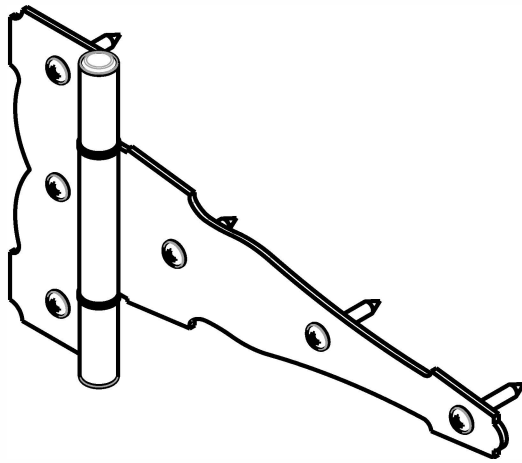

N109-041	BLACK	STOCK-PAC, BAGGED
N881-904	BLACK	V-PAC, CARDED
SKU	FINISH	PACKAGE STYLE

Material: Steel  
Fasteners: (6) #8X3/4", PH Tapping Screws

Revision	<b>1</b>	DO NOT SCALE	<b>841</b>	<b>See Table</b>
Date	<b>JUN 2021</b>	Dimensions are nominal and subject to change.	Family Name	SKU
		©2021 Spectrum Brands, Inc.	<b>ORNAMENTAL T-HINGE, 4"</b>	
			Description	

N109-042	BLACK	STOCK-PAC, BAGGED
N881-912	BLACK	V-PAC, CARDED
SKU	FINISH	PACKAGE STYLE

Material: Steel  
Fasteners: (6) #10X1-1/4", PH Tapping Screws

Revision	<b>1</b>	DO NOT SCALE	<b>841</b>	<b>See Table</b>
Date	<b>JUN 2021</b>	Dimensions are nominal and subject to change. ©2021 Spectrum Brands, Inc.	Family Name	SKU
			<b>ORNAMENTAL T-HINGE, 6"</b>	
			Description	

N109-037	BLACK	STOCK-PAC, BAGGED
N881-920	BLACK	V-PAC, CARDED
SKU	FINISH	PACKAGE STYLE

Material: Steel  
Fasteners: (6) #14X1-1/2", PH Tapping Screws

Revision	<b>1</b>	DO NOT SCALE	<b>841</b>	<b>See Table</b>
Date	<b>JUN 2021</b>	Dimensions are nominal and subject to change. ©2021 Spectrum Brands, Inc.	Family Name	SKU
			<b>ORNAMENTAL T-HINGE, 8"</b>	
			Description	

Material: Steel  
Fasteners: (6) #14X1-1/2", PH Tapping Screws

Finish: Black

Revision	<b>1</b>	DO NOT SCALE	<b>841</b>	<b>N166-012</b>
Date	<b>JUN 2021</b>	Dimensions are nominal and subject to change. ©2021 Spectrum Brands, Inc.	Family Name	SKU
			<b>ORNAMENTAL T-HINGE, 10"</b>	
			Description	