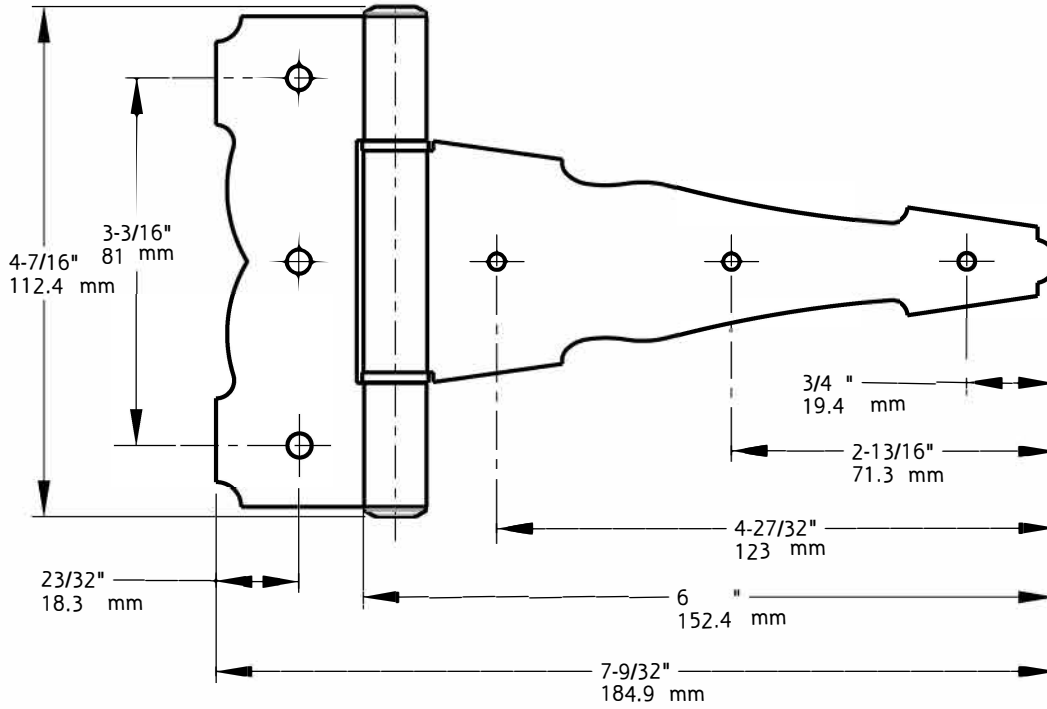

N109-041	BLACK	STOCK-PAC, BAGGED
N881-904	BLACK	V-PAC, CARDED
SKU	FINISH	PACKAGE STYLE

Material: Steel  
Fasteners: (6) #8X3/4", PH Tapping Screws

Revision	<b>1</b>	DO NOT SCALE	<b>841</b>	<b>See Table</b>
Date	<b>JUN 2021</b>	Dimensions are nominal and subject to change.	Family Name	SKU
		©2021 Spectrum Brands, Inc.	<b>ORNAMENTAL T-HINGE, 4"</b>	
			Description	

N109-042	BLACK	STOCK-PAC, BAGGED
N881-912	BLACK	V-PAC, CARDED
SKU	FINISH	PACKAGE STYLE

Material: Steel  
Fasteners: (6) #10X1-1/4", PH Tapping Screws

Revision	<b>1</b>	DO NOT SCALE	<b>841</b>	<b>See Table</b>
Date	<b>JUN 2021</b>	Dimensions are nominal and subject to change. ©2021 Spectrum Brands, Inc.	Family Name	SKU
			<b>ORNAMENTAL T-HINGE, 6"</b>	
			Description	

N109-037	BLACK	STOCK-PAC, BAGGED
N881-920	BLACK	V-PAC, CARDED
SKU	FINISH	PACKAGE STYLE

Material: Steel  
Fasteners: (6) #14X1-1/2", PH Tapping Screws

Revision	<b>1</b>	DO NOT SCALE	<b>841</b>	<b>See Table</b>
Date	<b>JUN 2021</b>	Dimensions are nominal and subject to change. ©2021 Spectrum Brands, Inc.	Family Name	SKU
			<b>ORNAMENTAL T-HINGE, 8"</b>	
			Description	

Material: Steel  
Fasteners: (6) #14X1-1/2", PH Tapping Screws

Finish: Black

Revision	<b>1</b>	DO NOT SCALE	<b>841</b>	<b>N166-012</b>
Date	<b>JUN 2021</b>	Dimensions are nominal and subject to change. ©2021 Spectrum Brands, Inc.	Family Name	SKU
			<b>ORNAMENTAL T-HINGE, 10"</b>	
			Description	