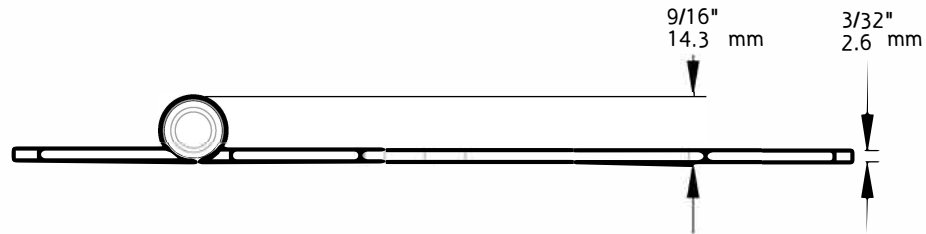

N109-041	BLACK	STOCK-PAC, BAGGED
N881-904	BLACK	V-PAC, CARDED
SKU	FINISH	PACKAGE STYLE

Material: Steel  
Fasteners: (6) #8X3/4", PH Tapping Screws

Revision	<b>1</b>	DO NOT SCALE	<b>841</b>	<b>See Table</b>
Date	<b>JUN 2021</b>	Dimensions are nominal and subject to change.	Family Name	SKU
		©2021 Spectrum Brands, Inc.	<b>ORNAMENTAL T-HINGE, 4"</b>	
			Description	

N109-042	BLACK	STOCK-PAC, BAGGED
N881-912	BLACK	V-PAC, CARDED
SKU	FINISH	PACKAGE STYLE

Material: Steel  
Fasteners: (6) #10X1-1/4", PH Tapping Screws

Revision	<b>1</b>	DO NOT SCALE	<b>841</b>	<b>See Table</b>
Date	<b>JUN 2021</b>	Dimensions are nominal and subject to change. ©2021 Spectrum Brands, Inc.	Family Name	SKU
			<b>ORNAMENTAL T-HINGE, 6"</b>	
			Description	

N109-037	BLACK	STOCK-PAC, BAGGED
N881-920	BLACK	V-PAC, CARDED
SKU	FINISH	PACKAGE STYLE

Material: Steel  
Fasteners: (6) #14X1-1/2", PH Tapping Screws

Revision	<b>1</b>	DO NOT SCALE	<b>841</b>	<b>See Table</b>
Date	<b>JUN 2021</b>	Dimensions are nominal and subject to change. ©2021 Spectrum Brands, Inc.	Family Name	SKU
			<b>ORNAMENTAL T-HINGE, 8"</b>	
			Description	

Material: Steel  
Fasteners: (6) #14X1-1/2", PH Tapping Screws

Finish: Black

Revision	<b>1</b>	DO NOT SCALE	<b>841</b>	<b>N166-012</b>
Date	<b>JUN 2021</b>	Dimensions are nominal and subject to change. ©2021 Spectrum Brands, Inc.	Family Name	SKU
			<b>ORNAMENTAL T-HINGE, 10"</b>	
			Description	