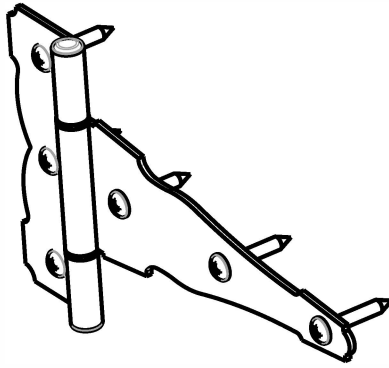

N109-041	BLACK	STOCK-PAC, BAGGED
N881-904	BLACK	V-PAC, CARDED
SKU	FINISH	PACKAGE STYLE

Material: Steel  
Fasteners: (6) #8X3/4", PH Tapping Screws

Revision	<b>1</b>	DO NOT SCALE	<b>841</b>	<b>See Table</b>
Date	<b>JUN 2021</b>	Dimensions are nominal and subject to change.	Family Name	SKU
		©2021 Spectrum Brands, Inc.	<b>ORNAMENTAL T-HINGE, 4"</b>	
			Description	

N109-042	BLACK	STOCK-PAC, BAGGED
N881-912	BLACK	V-PAC, CARDED
SKU	FINISH	PACKAGE STYLE

Material: Steel  
Fasteners: (6) #10X1-1/4", PH Tapping Screws

Revision	<b>1</b>	DO NOT SCALE	<b>841</b>	<b>See Table</b>
Date	<b>JUN 2021</b>	Dimensions are nominal and subject to change. ©2021 Spectrum Brands, Inc.	Family Name	SKU
			<b>ORNAMENTAL T-HINGE, 6"</b>	
			Description	

N109-037	BLACK	STOCK-PAC, BAGGED
N881-920	BLACK	V-PAC, CARDED
SKU	FINISH	PACKAGE STYLE

Material: Steel  
Fasteners: (6) #14X1-1/2", PH Tapping Screws

Revision	<b>1</b>	DO NOT SCALE	<b>841</b>	<b>See Table</b>
Date	<b>JUN 2021</b>	Dimensions are nominal and subject to change. ©2021 Spectrum Brands, Inc.	Family Name	SKU
			<b>ORNAMENTAL T-HINGE, 8"</b>	
			Description	

Material: Steel  
Fasteners: (6) #14X1-1/2", PH Tapping Screws

Finish: Black

Revision	<b>1</b>	DO NOT SCALE	<b>841</b>	<b>N166-012</b>
Date	<b>JUN 2021</b>	Dimensions are nominal and subject to change. ©2021 Spectrum Brands, Inc.	Family Name	SKU
			<b>ORNAMENTAL T-HINGE, 10"</b>	
			Description	