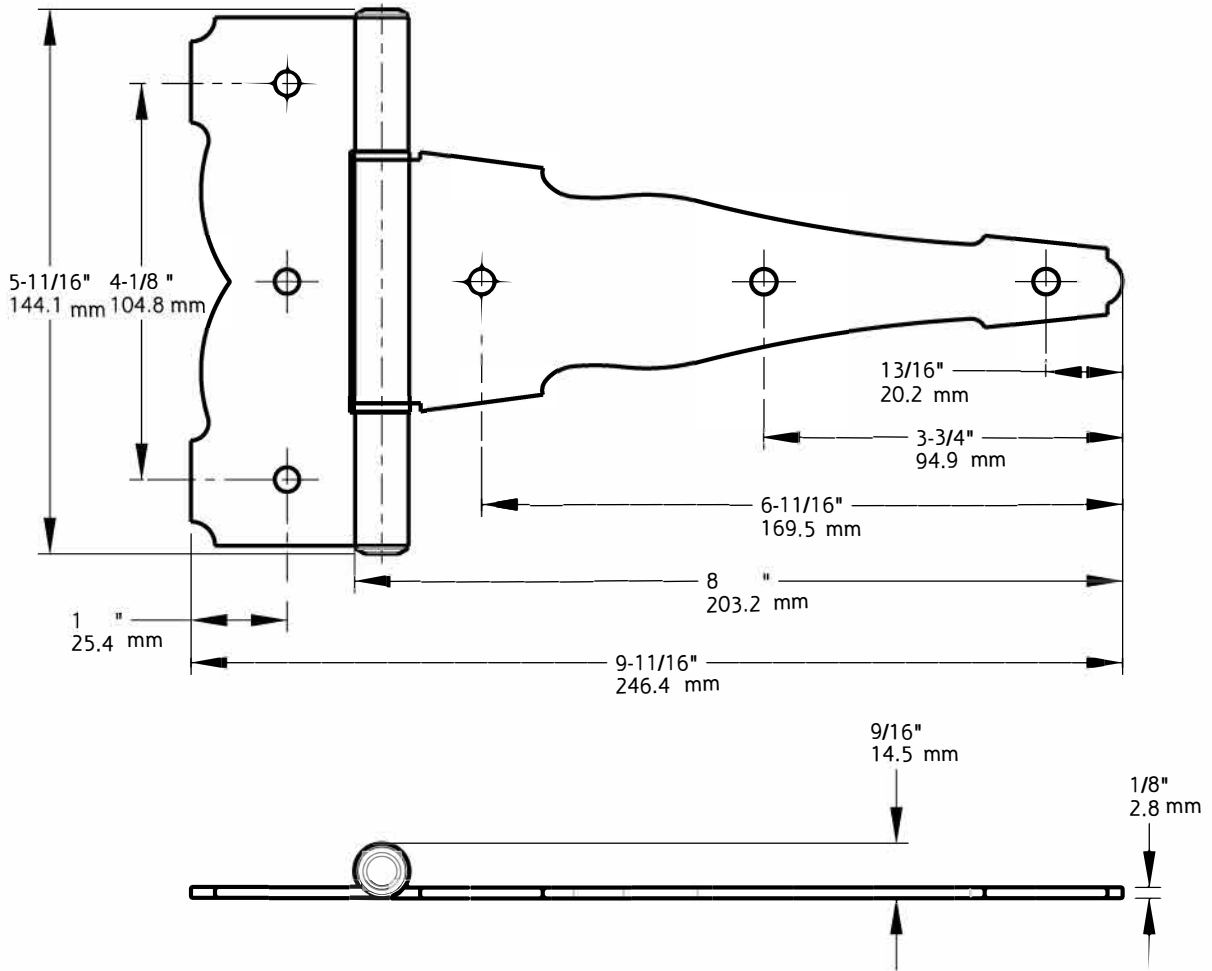

N109-041	BLACK	STOCK-PAC, BAGGED
N881-904	BLACK	V-PAC, CARDED
SKU	FINISH	PACKAGE STYLE

Material: Steel  
Fasteners: (6) #8X3/4", PH Tapping Screws

Revision	<b>1</b>	DO NOT SCALE	<b>841</b>	<b>See Table</b>
Date	<b>JUN 2021</b>	Dimensions are nominal and subject to change.	Family Name	SKU
		©2021 Spectrum Brands, Inc.	<b>ORNAMENTAL T-HINGE, 4"</b>	
			Description	

N109-042	BLACK	STOCK-PAC, BAGGED
N881-912	BLACK	V-PAC, CARDED
SKU	FINISH	PACKAGE STYLE

Material: Steel  
Fasteners: (6) #10X1-1/4", PH Tapping Screws

Revision	<b>1</b>	DO NOT SCALE	<b>841</b>	<b>See Table</b>
Date	<b>JUN 2021</b>	Dimensions are nominal and subject to change. ©2021 Spectrum Brands, Inc.	Family Name	SKU
			<b>ORNAMENTAL T-HINGE, 6"</b>	
			Description	

N109-037	BLACK	STOCK-PAC, BAGGED
N881-920	BLACK	V-PAC, CARDED
SKU	FINISH	PACKAGE STYLE

Material: Steel  
Fasteners: (6) #14X1-1/2", PH Tapping Screws

Revision	<b>1</b>	DO NOT SCALE	<b>841</b>	<b>See Table</b>
Date	<b>JUN 2021</b>	Dimensions are nominal and subject to change. ©2021 Spectrum Brands, Inc.	Family Name	SKU
			<b>ORNAMENTAL T-HINGE, 8"</b>	
			Description	

Material: Steel  
Fasteners: (6) #14X1-1/2", PH Tapping Screws

Finish: Black

Revision	<b>1</b>	DO NOT SCALE	<b>841</b>	<b>N166-012</b>
Date	<b>JUN 2021</b>	Dimensions are nominal and subject to change. ©2021 Spectrum Brands, Inc.	Family Name	SKU
			<b>ORNAMENTAL T-HINGE, 10"</b>	
			Description	