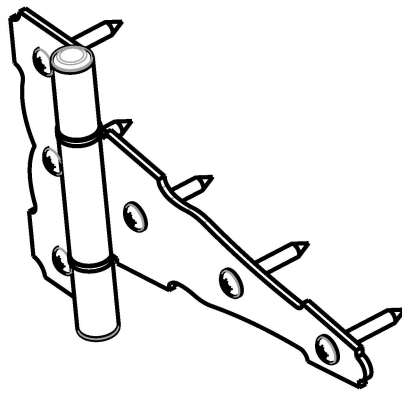

N109-041	BLACK	STOCK-PAC, BAGGED
N881-904	BLACK	V-PAC, CARDED
SKU	FINISH	PACKAGE STYLE

Material: Steel  
Fasteners: (6) #8X3/4", PH Tapping Screws

Revision	<b>1</b>	DO NOT SCALE	<b>841</b>	<b>See Table</b>
Date	<b>JUN 2021</b>	Dimensions are nominal and subject to change.	Family Name	SKU
		©2021 Spectrum Brands, Inc.	<b>ORNAMENTAL T-HINGE, 4"</b>	
			Description	

N109-042	BLACK	STOCK-PAC, BAGGED
N881-912	BLACK	V-PAC, CARDED
SKU	FINISH	PACKAGE STYLE

Material: Steel  
Fasteners: (6) #10X1-1/4", PH Tapping Screws

Revision	<b>1</b>	DO NOT SCALE	<b>841</b>	<b>See Table</b>
Date	<b>JUN 2021</b>	Dimensions are nominal and subject to change. ©2021 Spectrum Brands, Inc.	Family Name	SKU
			<b>ORNAMENTAL T-HINGE, 6"</b>	
			Description	

N109-037	BLACK	STOCK-PAC, BAGGED
N881-920	BLACK	V-PAC, CARDED
SKU	FINISH	PACKAGE STYLE

Material: Steel  
Fasteners: (6) #14X1-1/2", PH Tapping Screws

Revision	<b>1</b>	DO NOT SCALE	<b>841</b>	<b>See Table</b>
Date	<b>JUN 2021</b>	Dimensions are nominal and subject to change. ©2021 Spectrum Brands, Inc.	Family Name	SKU
			<b>ORNAMENTAL T-HINGE, 8"</b>	
			Description	

Material: Steel  
Fasteners: (6) #14X1-1/2", PH Tapping Screws

Finish: Black

Revision	<b>1</b>	DO NOT SCALE	<b>841</b>	<b>N166-012</b>
Date	<b>JUN 2021</b>	Dimensions are nominal and subject to change. ©2021 Spectrum Brands, Inc.	Family Name	SKU
			<b>ORNAMENTAL T-HINGE, 10"</b>	
			Description	