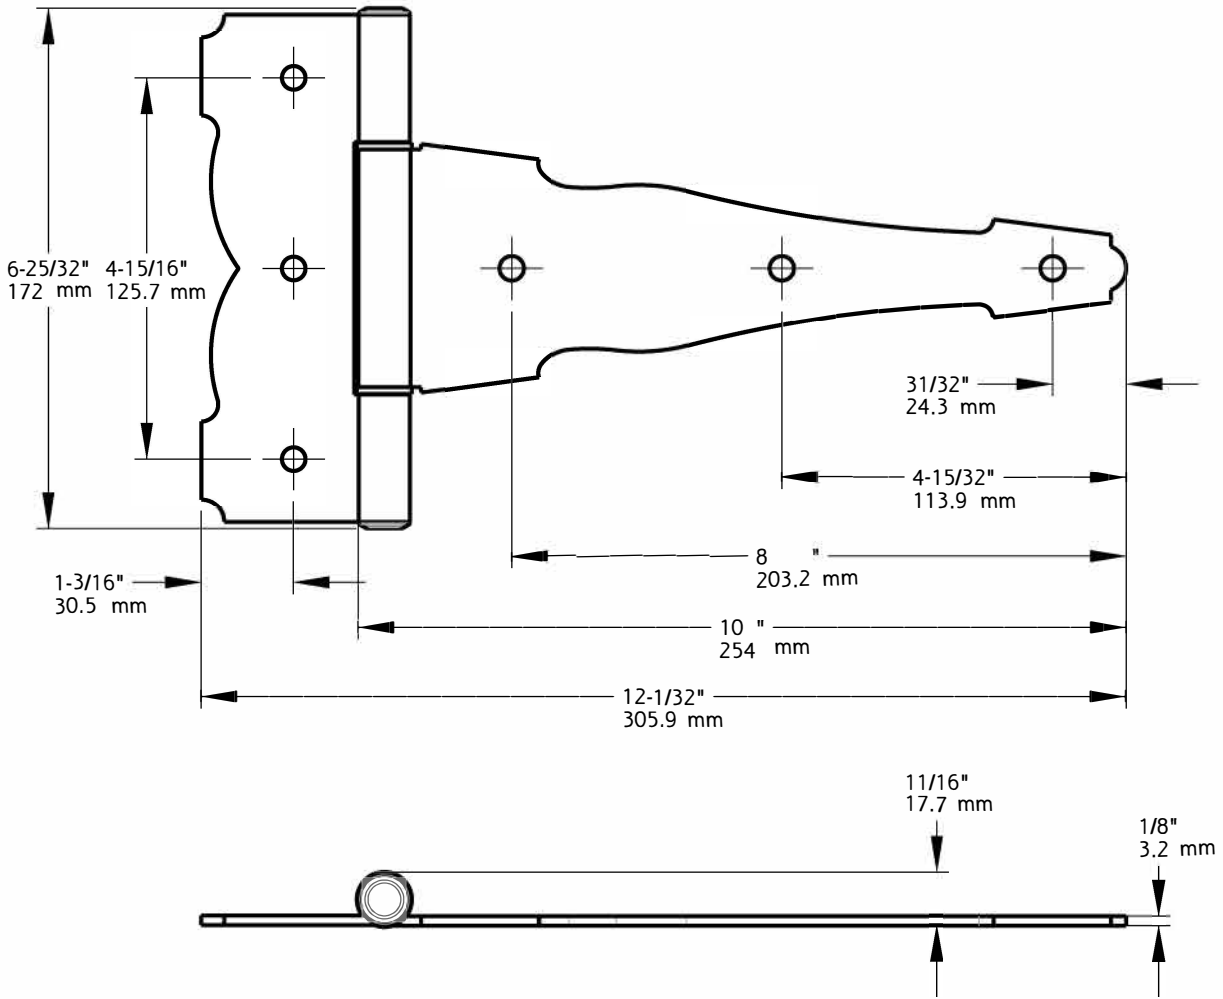

N109-041	BLACK	STOCK-PAC, BAGGED
N881-904	BLACK	V-PAC, CARDED
SKU	FINISH	PACKAGE STYLE

Material: Steel  
Fasteners: (6) #8X3/4", PH Tapping Screws

Revision	<b>1</b>	DO NOT SCALE	<b>841</b>	<b>See Table</b>
Date	<b>JUN 2021</b>	Dimensions are nominal and subject to change.	Family Name	SKU
		©2021 Spectrum Brands, Inc.	<b>ORNAMENTAL T-HINGE, 4"</b>	
			Description	

N109-042	BLACK	STOCK-PAC, BAGGED
N881-912	BLACK	V-PAC, CARDED
SKU	FINISH	PACKAGE STYLE

Material: Steel  
Fasteners: (6) #10X1-1/4", PH Tapping Screws

Revision	<b>1</b>	DO NOT SCALE	<b>841</b>	<b>See Table</b>
Date	<b>JUN 2021</b>	Dimensions are nominal and subject to change. ©2021 Spectrum Brands, Inc.	Family Name	SKU
			<b>ORNAMENTAL T-HINGE, 6"</b>	
			Description	

N109-037	BLACK	STOCK-PAC, BAGGED
N881-920	BLACK	V-PAC, CARDED
SKU	FINISH	PACKAGE STYLE

Material: Steel  
Fasteners: (6) #14X1-1/2", PH Tapping Screws

Revision	<b>1</b>	DO NOT SCALE	<b>841</b>	<b>See Table</b>
Date	<b>JUN 2021</b>	Dimensions are nominal and subject to change. ©2021 Spectrum Brands, Inc.	Family Name	SKU
			<b>ORNAMENTAL T-HINGE, 8"</b>	
			Description	

Material: Steel  
Fasteners: (6) #14X1-1/2", PH Tapping Screws

Finish: Black

Revision	<b>1</b>	DO NOT SCALE	<b>841</b>	<b>N166-012</b>
Date	<b>JUN 2021</b>	Dimensions are nominal and subject to change. ©2021 Spectrum Brands, Inc.	Family Name	SKU
			<b>ORNAMENTAL T-HINGE, 10"</b>	
			Description	