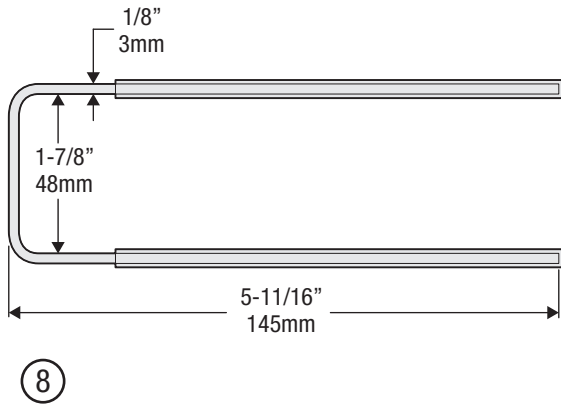

⑤

#	SKU	Component Description	Comp Qty	SWL (LBS)
1	N188-007	2158 Bicycle Hook	2	45
2	N188-006	2211 Screw Hook	2	50
3	N188-004	2210 Double Screw Hook	2	15
4	N222-497	2157 6" Ladder Hook	2	20
5	N188-007	2240 Straight Hook	5	5

Material: Steel  
Finish: Zinc Plated, Vinyl Coated

Revision	<b>1</b>	DO NOT SCALE	<b>V2240</b>	<b>N112-034</b>
Date	<b>October 2016</b>	Dimensions are nominal and subject to change.	Family No.	SKU
		©2016 Spectrum Brands, Inc.	<b>Home Hook Assortment</b>	
			Description	

#	SKU	Component Description	Comp Qty	SWL (LBS)
6	N188-005	2155 Storage Screw Hook	2	25
7	N188-004	2215 Coat/Hat Hook	2	15
8	N112-016	2212 Tool Hook	1	10
9	N112-032	2221 Hammer-In Storage Hook	2	20

Material: Steel  
Finish: Zinc Plated, Vinyl Coated