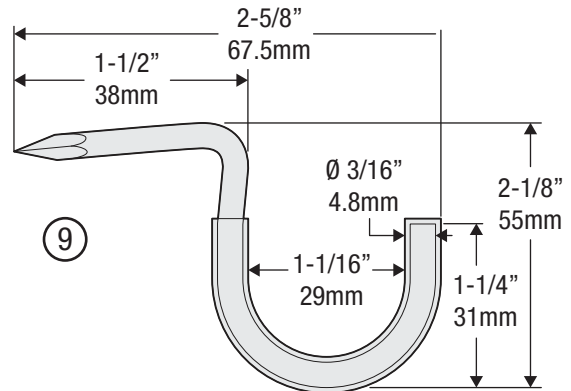

⑤

#	SKU	Component Description	Comp Qty	SWL (LBS)
1	N188-007	2158 Bicycle Hook	2	45
2	N188-006	2211 Screw Hook	2	50
3	N188-004	2210 Double Screw Hook	2	15
4	N222-497	2157 6" Ladder Hook	2	20
5	N188-007	2240 Straight Hook	5	5

Material: Steel  
Finish: Zinc Plated, Vinyl Coated

Revision	<b>1</b>	DO NOT SCALE	<b>V2240</b>	<b>N112-034</b>
Date	<b>October 2016</b>	Dimensions are nominal and subject to change.	Family No.	SKU
		©2016 Spectrum Brands, Inc.	<b>Home Hook Assortment</b>	
			Description	

#	SKU	Component Description	Comp Qty	SWL (LBS)
6	N188-005	2155 Storage Screw Hook	2	25
7	N188-004	2215 Coat/Hat Hook	2	15
8	N112-016	2212 Tool Hook	1	10
9	N112-032	2221 Hammer-In Storage Hook	2	20

Material: Steel  
Finish: Zinc Plated, Vinyl Coated