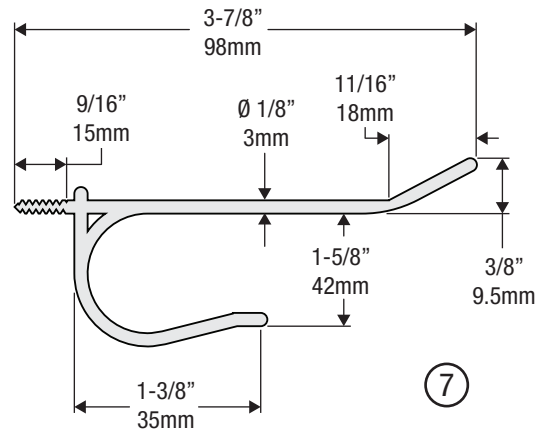

⑤

#	SKU	Component Description	Comp Qty	SWL (LBS)
1	N188-007	2158 Bicycle Hook	2	45
2	N188-006	2211 Screw Hook	2	50
3	N188-004	2210 Double Screw Hook	2	15
4	N222-497	2157 6" Ladder Hook	2	20
5	N188-007	2240 Straight Hook	5	5

Material: Steel  
Finish: Zinc Plated, Vinyl Coated

Revision	<b>1</b>	DO NOT SCALE	<b>V2240</b>	<b>N112-034</b>
Date	<b>October 2016</b>	Dimensions are nominal and subject to change.	Family No.	SKU
		©2016 Spectrum Brands, Inc.	<b>Home Hook Assortment</b>	
			Description	

#	SKU	Component Description	Comp Qty	SWL (LBS)
6	N188-005	2155 Storage Screw Hook	2	25
7	N188-004	2215 Coat/Hat Hook	2	15
8	N112-016	2212 Tool Hook	1	10
9	N112-032	2221 Hammer-In Storage Hook	2	20

Material: Steel  
Finish: Zinc Plated, Vinyl Coated

Revision	<b>1</b>	DO NOT SCALE	Family No.	<b>V2240</b>	SKU	<b>N112-034</b>
Date	<b>October 2016</b>	Dimensions are nominal and subject to change.	<b>Home Hook Assortment</b>			
		©2016 Spectrum Brands, Inc.	Description			