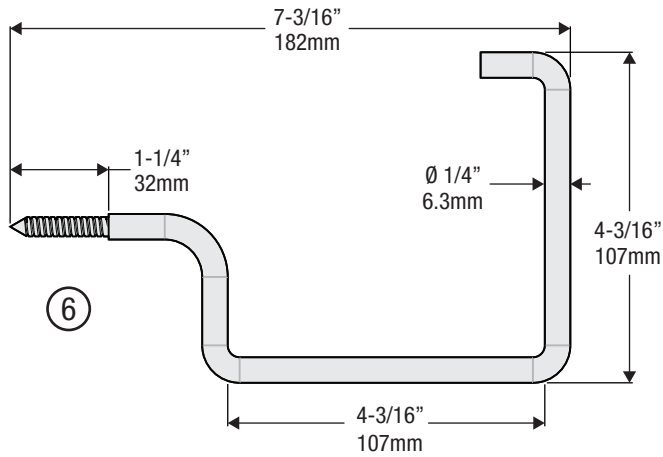

⑤

#	SKU	Component Description	Comp Qty	SWL (LBS)
1	N188-007	2158 Bicycle Hook	2	45
2	N188-006	2211 Screw Hook	2	50
3	N188-004	2210 Double Screw Hook	2	15
4	N222-497	2157 6" Ladder Hook	2	20
5	N188-007	2240 Straight Hook	5	5

Material: Steel  
Finish: Zinc Plated, Vinyl Coated

Revision	<b>1</b>	DO NOT SCALE	<b>V2240</b>	<b>N112-034</b>
Date	<b>October 2016</b>	Dimensions are nominal and subject to change.	Family No.	SKU
		©2016 Spectrum Brands, Inc.	<b>Home Hook Assortment</b>	
			Description	

#	SKU	Component Description	Comp Qty	SWL (LBS)
6	N188-005	2155 Storage Screw Hook	2	25
7	N188-004	2215 Coat/Hat Hook	2	15
8	N112-016	2212 Tool Hook	1	10
9	N112-032	2221 Hammer-In Storage Hook	2	20

Material: Steel  
Finish: Zinc Plated, Vinyl Coated