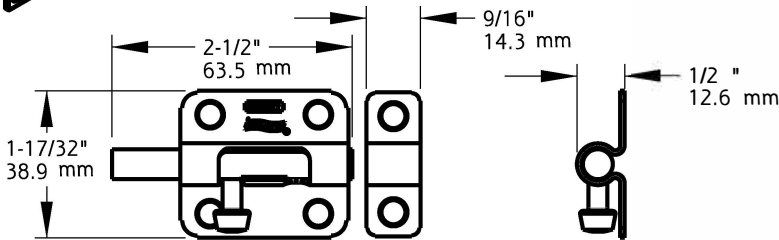

National
Hardware

QTY: 6

QTY: 2

QTY: 2

QTY: 1

SKU No.	FINISH
N166-006	BLACK
N219-592	ZINC PLATED

Material: Steel
 Fasteners: (48) #10 X 1", Type AB, Flat Head, Tapping Screws
 (8) #9 X 1", Flat Head, Tapping Screws
 (12) #7 X 3/4", Oval Head, Tapping Screws
 (7) #8 X 3/4", Flat Head, Tapping Screws

Revision	1	DO NOT SCALE	V1113	See Table
Date	JUN 2021	Dimensions are nominal and subject to change.	Family Name	SKU
		©2021 Spectrum Brands, Inc.	SHED KIT	
			Description	