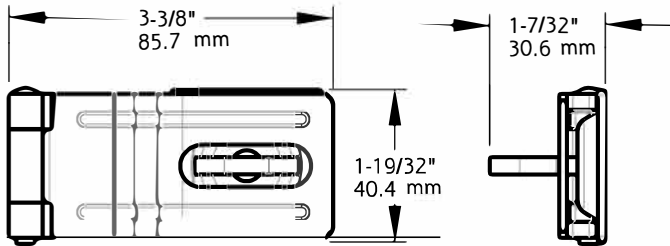

National
Hardware

QTY: 6

QTY: 2

QTY: 2

QTY: 1

SKU No.	FINISH
N166-006	BLACK
N219-592	ZINC PLATED

Material: Steel
 Fasteners: (48) #10 X 1", Type AB, Flat Head, Tapping Screws
 (8) #9 X 1", Flat Head, Tapping Screws
 (12) #7 X 3/4", Oval Head, Tapping Screws
 (7) #8 X 3/4", Flat Head, Tapping Screws

Revision	1	DO NOT SCALE	V1113	See Table
Date	JUN 2021	Dimensions are nominal and subject to change.	Family Name	SKU
		©2021 Spectrum Brands, Inc.	SHED KIT	
			Description	