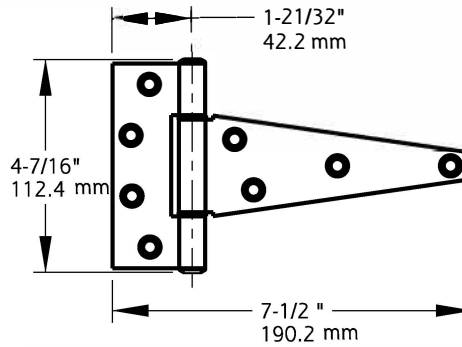

National
Hardware

QTY: 6

QTY: 2

QTY: 2

QTY: 1

SKU No.	FINISH
N166-006	BLACK
N219-592	ZINC PLATED

Material: Steel
 Fasteners: (48) #10 X 1", Type AB, Flat Head, Tapping Screws
 (8) #9 X 1", Flat Head, Tapping Screws
 (12) #7 X 3/4", Oval Head, Tapping Screws
 (7) #8 X 3/4", Flat Head, Tapping Screws

Revision	1	DO NOT SCALE	V1113	See Table
Date	JUN 2021	Dimensions are nominal and subject to change.	Family Name	SKU
		©2021 Spectrum Brands, Inc.	SHED KIT	
			Description	