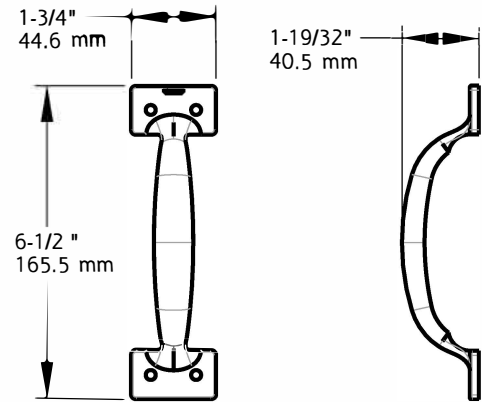

National
Hardware

QTY: 6

QTY: 2

QTY: 2

QTY: 1

SKU No.	FINISH
N166-006	BLACK
N219-592	ZINC PLATED

Material: Steel
 Fasteners: (48) #10 X 1", Type AB, Flat Head, Tapping Screws
 (8) #9 X 1", Flat Head, Tapping Screws
 (12) #7 X 3/4", Oval Head, Tapping Screws
 (7) #8 X 3/4", Flat Head, Tapping Screws

Revision	1	DO NOT SCALE	V1113	See Table
Date	JUN 2021	Dimensions are nominal and subject to change.	Family Name	SKU
		©2021 Spectrum Brands, Inc.	SHED KIT	
			Description	