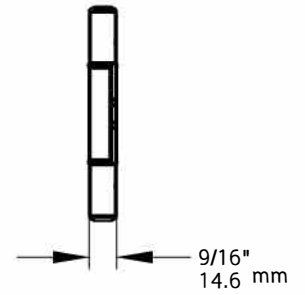

National
Hardware

QTY: 6

QTY: 2

QTY: 2

QTY: 1

SKU No.	FINISH
N166-006	BLACK
N219-592	ZINC PLATED

Material: Steel
 Fasteners: (48) #10 X 1", Type AB, Flat Head, Tapping Screws
 (8) #9 X 1", Flat Head, Tapping Screws
 (12) #7 X 3/4", Oval Head, Tapping Screws
 (7) #8 X 3/4", Flat Head, Tapping Screws

Revision	1	DO NOT SCALE	V1113	See Table
Date	JUN 2021	Dimensions are nominal and subject to change.	Family Name	SKU
		©2021 Spectrum Brands, Inc.	SHED KIT	
			Description	