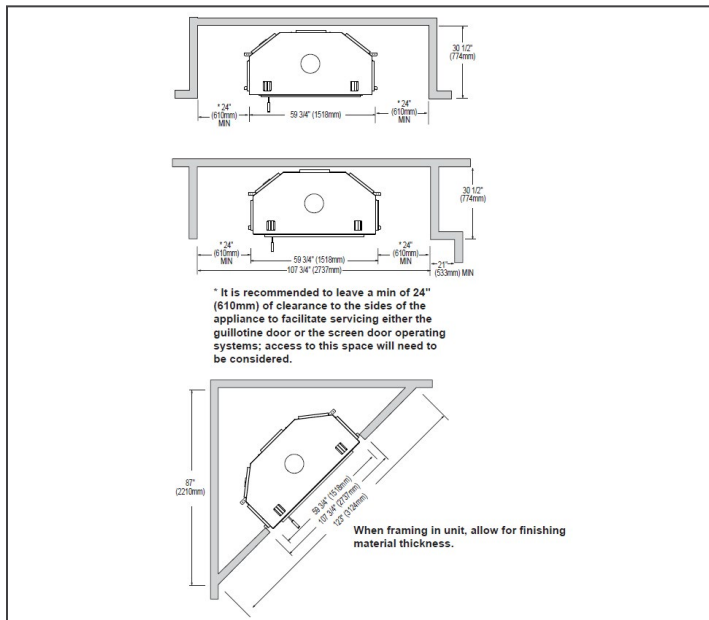

HIGH COUNTRY™ 8000 WOOD FIREPLACE

Framing & Clearances

Minimum Fireplace Clearances

Framed Enclosure

Rear, Sides, Ceiling (enclosure)	- 0" (0mm) to stand-offs (rear)
Ceiling (in front of appliance)	- 96" (2438mm) from the base of the appliance
Chimney	- 2" (51mm) (follow manufacturers instructions)

Appliance Location