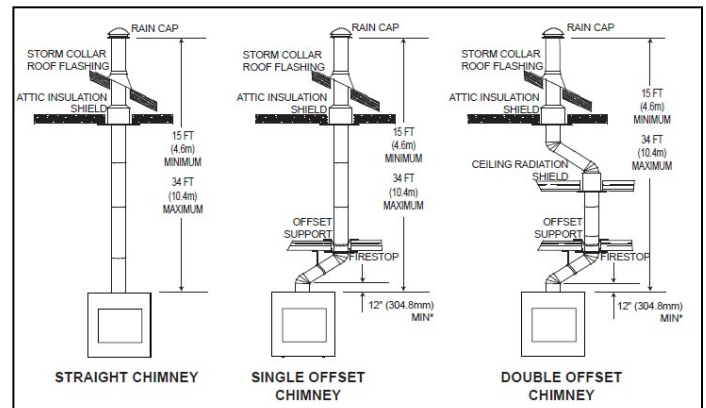

Dimensions

HIGH COUNTRY™ 8000 WOOD FIREPLACE

Framing & Clearances

Minimum Fireplace Clearances

Framed Enclosure

Rear, Sides, Ceiling (enclosure)	- 0" (0mm) to stand-offs (rear)
Ceiling (in front of appliance)	- 96" (2438mm) from the base of the appliance
Chimney	- 2" (51mm) (follow manufacturers instructions)

Framing Dimensions

Typical Chimney Installation

Combustible Mantel Clearances