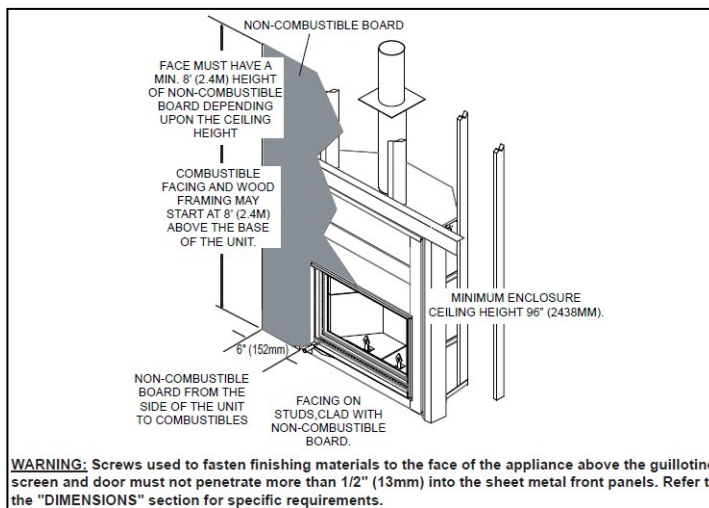

Finishing Material