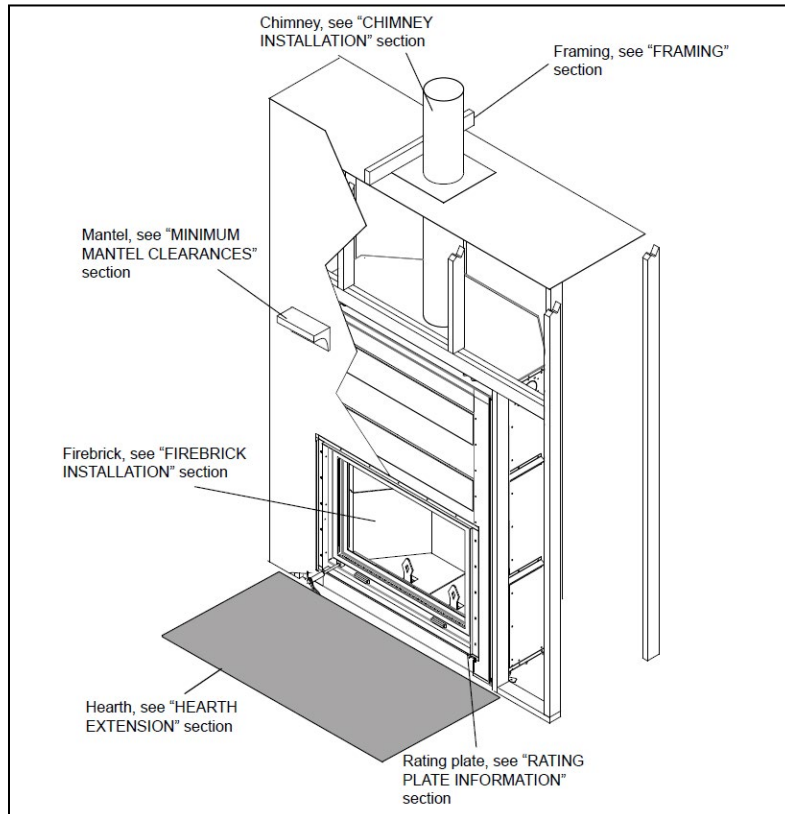

HIGH COUNTRY™ 8000 WOOD FIREPLACE

Specifications

Model	BTU	Width		Height		Depth		Glass
		Actual	Framing	Actual	Framing	Actual	Framing	
NZ8000	N/A	59 5/8	60 1/8	80 3/4	81 1/4	29 1/16	29 5/8	19 x 42

Overview

Dimensions

HIGH COUNTRY™ 8000 WOOD FIREPLACE

Framing & Clearances

Minimum Fireplace Clearances

Framed Enclosure

Rear, Sides, Ceiling (enclosure)	- 0" (0mm) to stand-offs (rear)
Ceiling (in front of appliance)	- 96" (2438mm) from the base of the appliance
Chimney	- 2" (51mm) (follow manufacturers instructions)