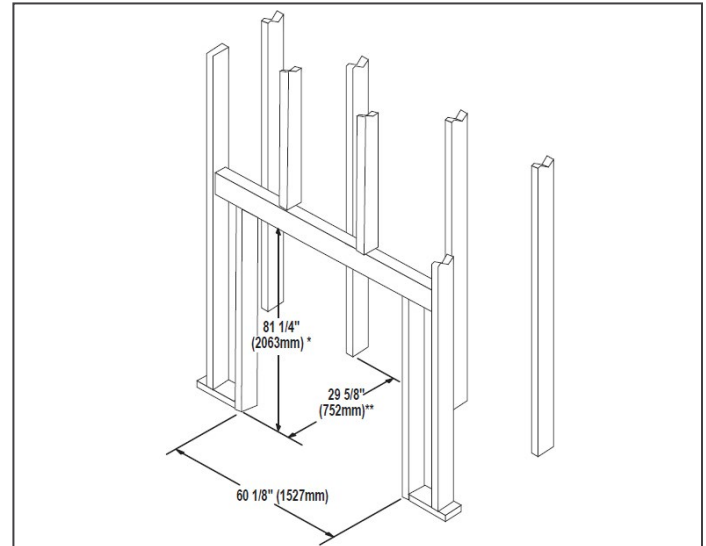

HIGH COUNTRY™ 8000 WOOD FIREPLACE

Specifications

Model	BTU	Width		Height		Depth		Glass
		Actual	Framing	Actual	Framing	Actual	Framing	
NZ8000	N/A	59 5/8	60 1/8	80 3/4	81 1/4	29 1/16	29 5/8	19 x 42

Overview

Dimensions

HIGH COUNTRY™ 8000 WOOD FIREPLACE

Framing & Clearances

Minimum Fireplace Clearances

Framed Enclosure

Rear, Sides, Ceiling (enclosure)	- 0" (0mm) to stand-offs (rear)
Ceiling (in front of appliance)	- 96" (2438mm) from the base of the appliance
Chimney	- 2" (51mm) (follow manufacturers instructions)

Framing Dimensions

Typical Chimney Installation

Combustible Mantel Clearances