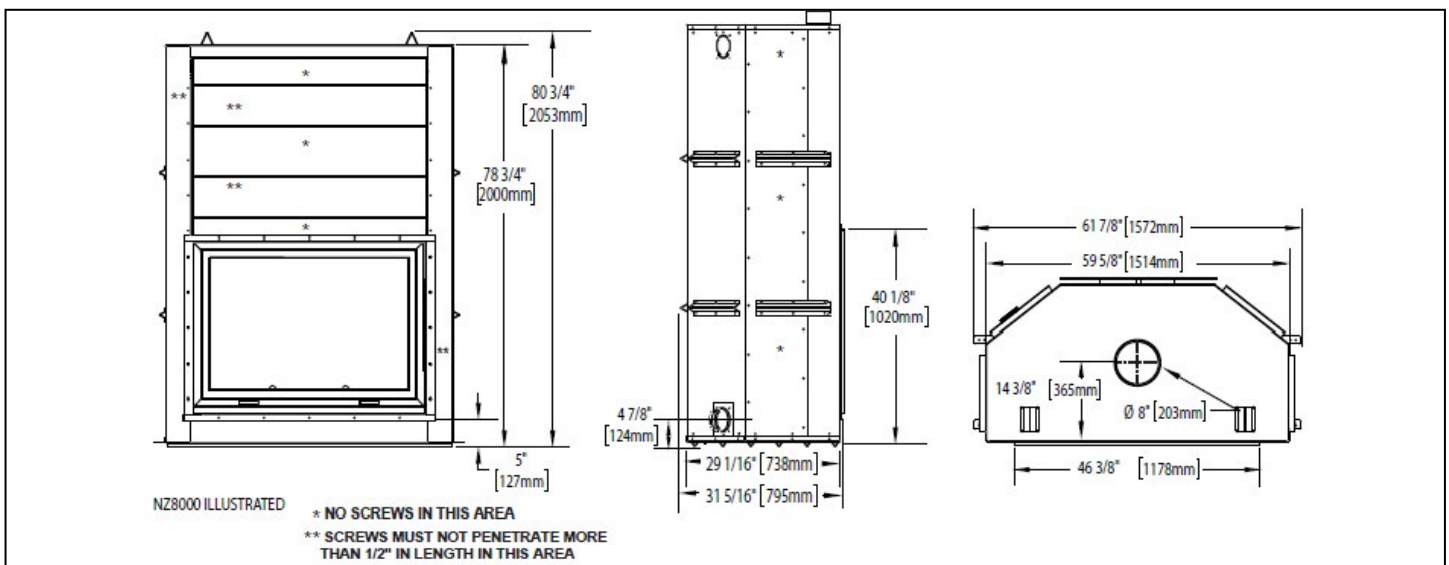

HIGH COUNTRY™ 8000 WOOD FIREPLACE

Specifications

Model	BTU	Width		Height		Depth		Glass
		Actual	Framing	Actual	Framing	Actual	Framing	
NZ8000	N/A	59 5/8	60 1/8	80 3/4	81 1/4	29 1/16	29 5/8	19 x 42

Overview

Dimensions

HIGH COUNTRY™ 8000 WOOD FIREPLACE

Framing & Clearances

Minimum Fireplace Clearances

Framed Enclosure

Rear, Sides, Ceiling (enclosure)	- 0" (0mm) to stand-offs (rear)
Ceiling (in front of appliance)	- 96" (2438mm) from the base of the appliance
Chimney	- 2" (51mm) (follow manufacturers instructions)