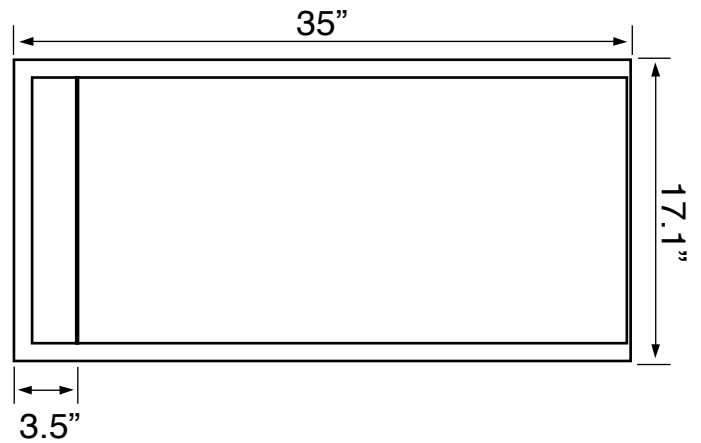

## Technical Information

Bowl type:	Single
Installation:	Console
Bowl dimensions:	Depth: 3.6" Width: 12.2" Length: 15.8"
Drain hole:	1.75"
Faucet hole:	1.38"
Hole configurations:	0, 1, 3
Weight:	140 lbs