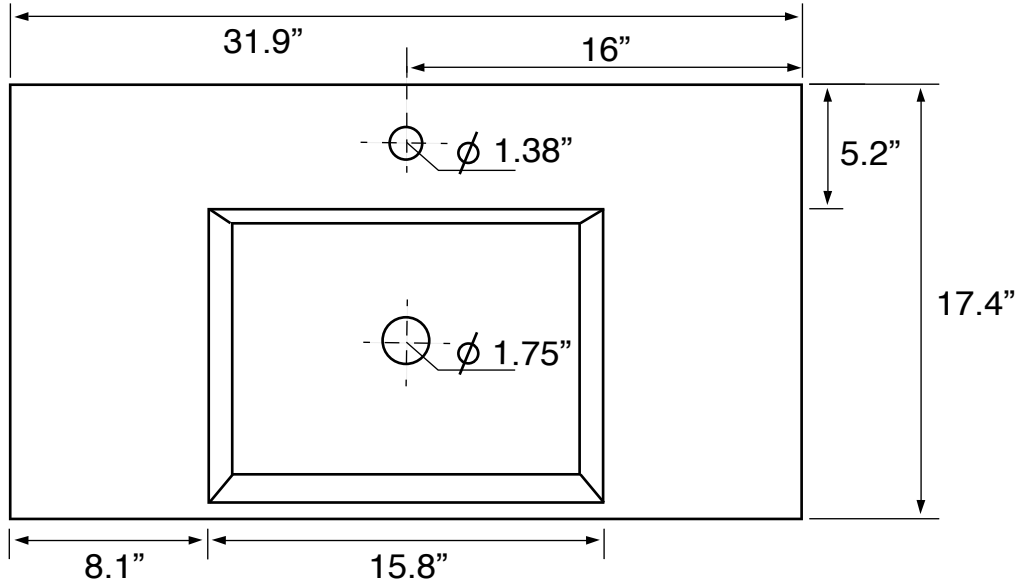

## Technical Information

Bowl type:	Single
Installation:	Console
Bowl dimensions:	Depth: 3.6" Width: 12.2" Length: 15.8"
Drain hole:	1.75"
Faucet hole:	1.38"
Hole configurations:	0, 1, 3
Weight:	140 lbs