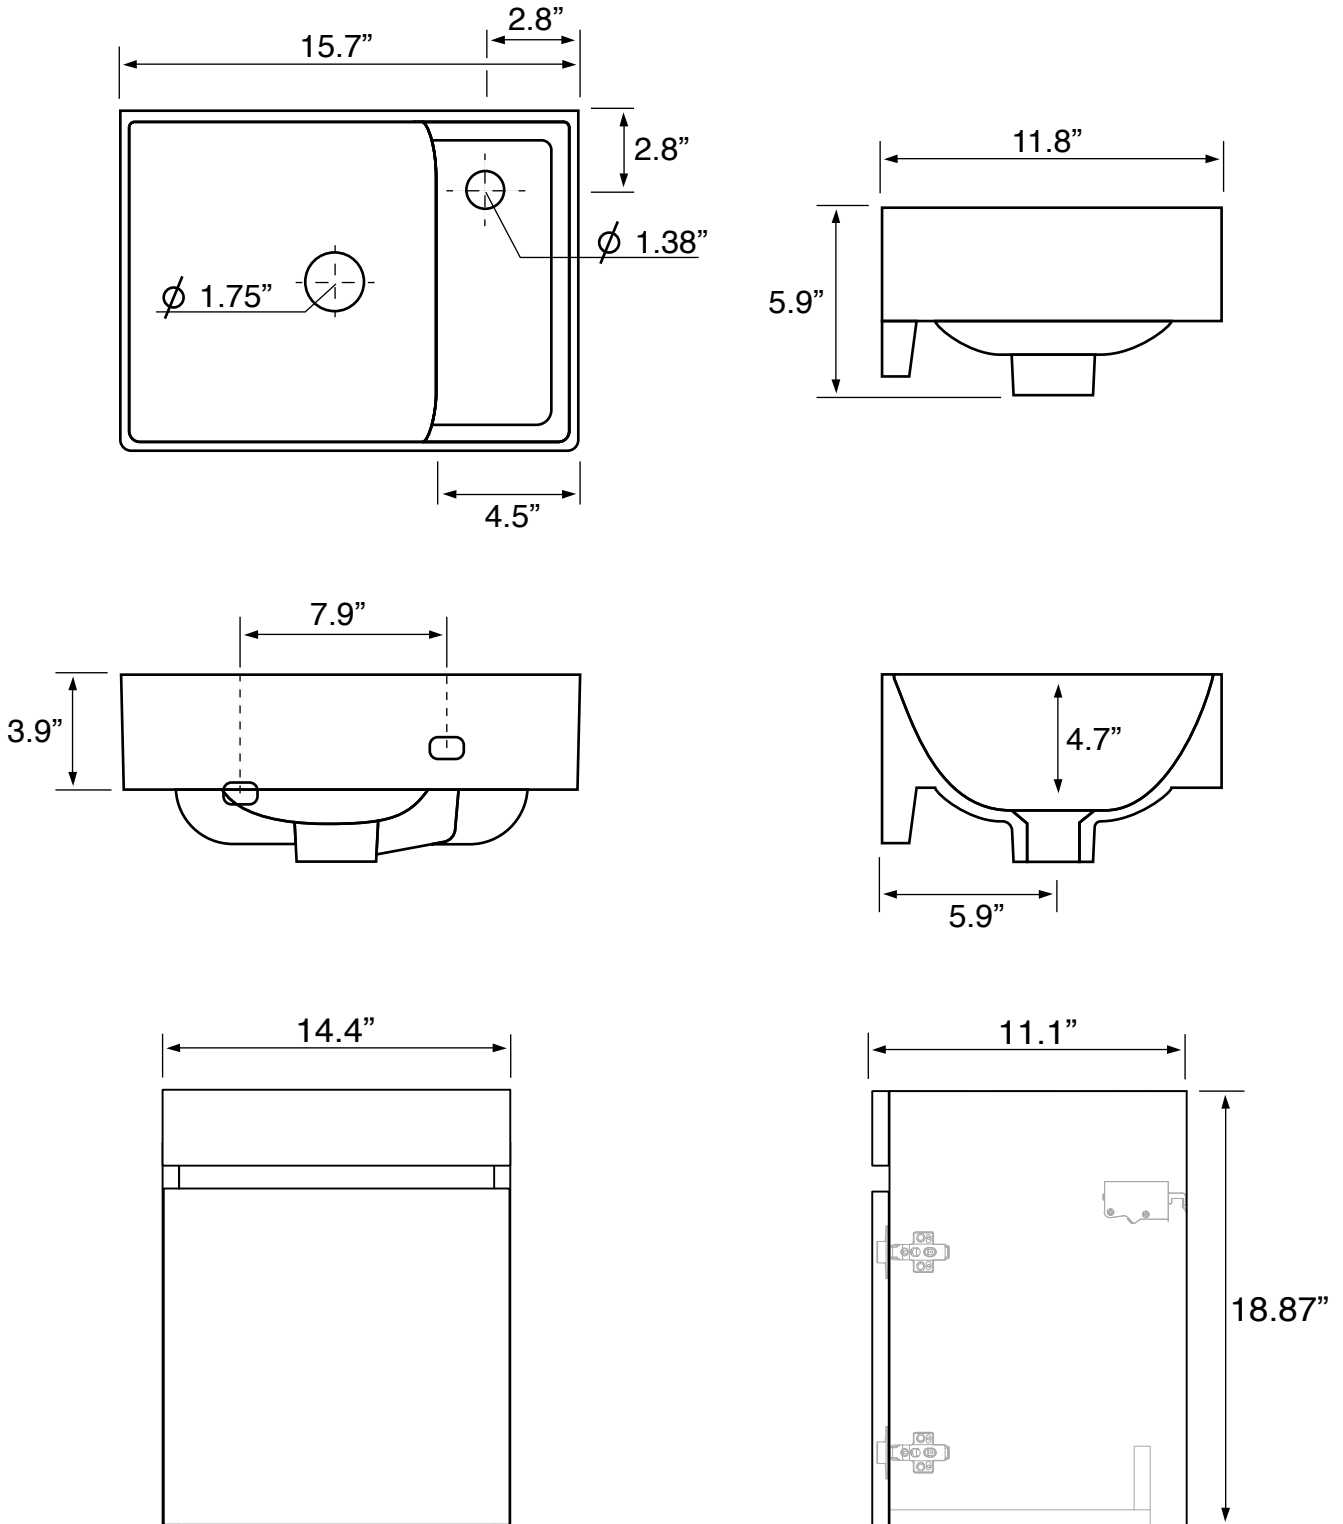

Features

- Modern design.
- Ceramic sink with overflow.
- Water resistant exterior panels.
- Features integrated door handle.
- 1 Soft-closing door.

Material

- White ceramic integrated sink.
- Engineered wood vanity base.

Installation

- Wall mounted installation.

Configurations

- Single hole.

Nameek's One-Year Limited Warranty

See website for warranty information details.

Vanity Cabinet Color/Finish Details

Color	Description
	Night Blue

Technical Information

Bowl type:	Single
Installation:	Wall mounted
Bowl dimensions:	Depth: 4.7"
	Width: 11.4"
	Length: 14.7"
Drain hole:	1.75"
Faucet hole:	1.38"
Hole configurations:	1
Weight:	110 lbs

Notes