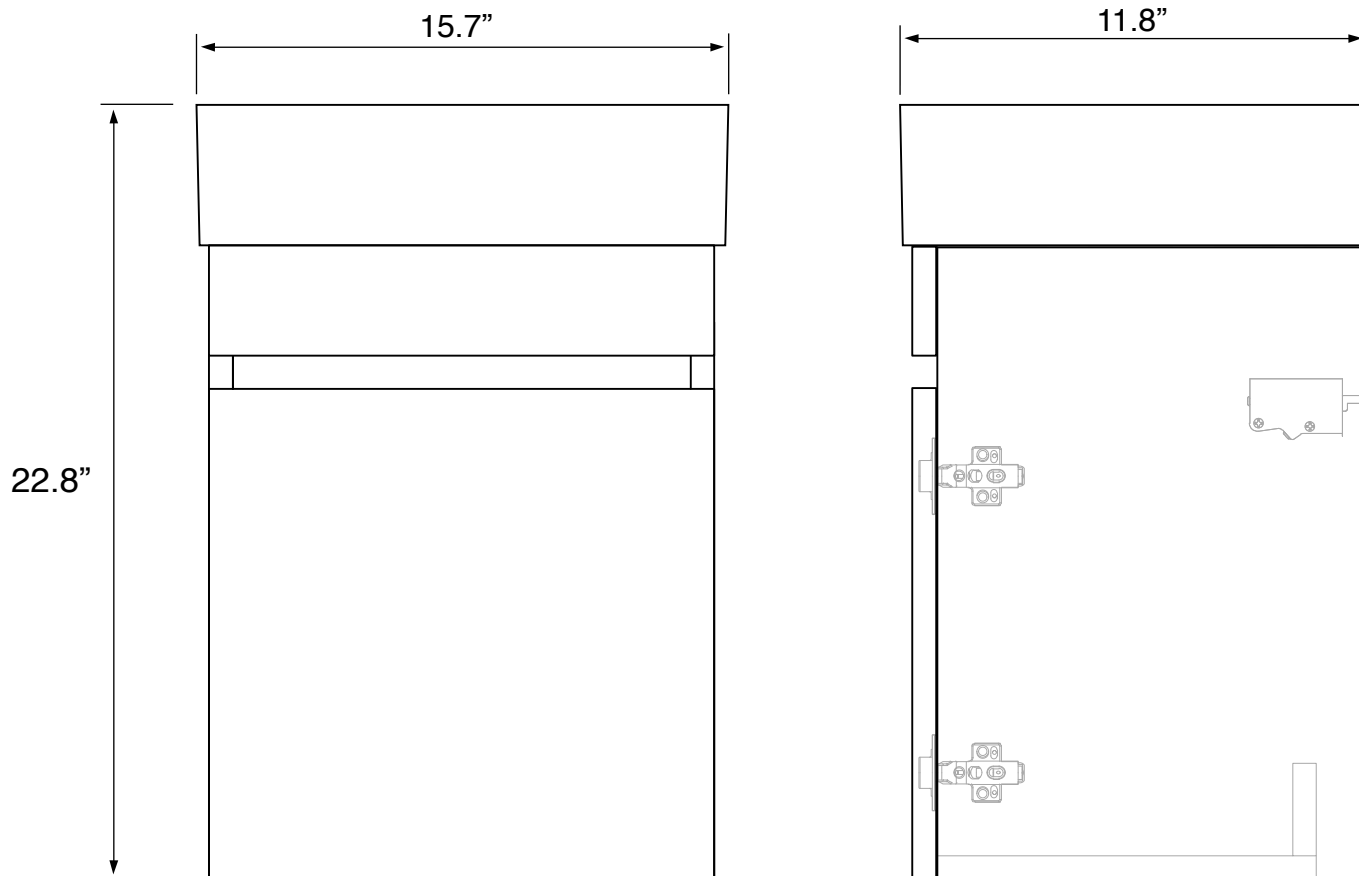

Installation

- Wall mounted installation.

Configurations

- Single hole.

Nameek's One-Year Limited Warranty

See website for warranty information details.

Vanity Cabinet Color/Finish Details

Color	Description
	Night Blue

Technical Information

Bowl type:	Single
Installation:	Wall mounted
Bowl dimensions:	Depth: 4.7"
	Width: 11.4"
	Length: 14.7"
Drain hole:	1.75"
Faucet hole:	1.38"
Hole configurations:	1
Weight:	110 lbs

Notes