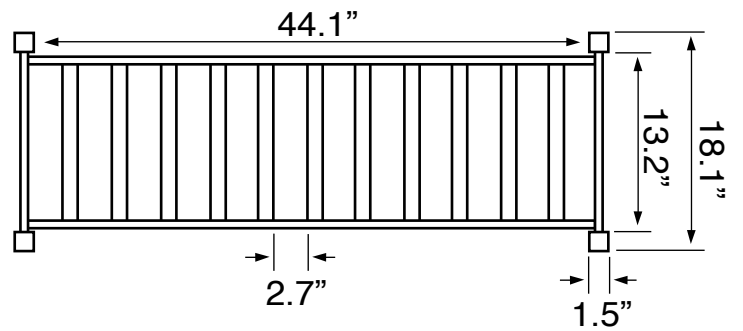

## Configurations

- Two Hole.
- Six Hole (8-inch centers).

## Technical Information

Bowl type:	Double
Installation:	Console
Bowl dimensions:	Length: 19.7"
	Width: 13.2"
	Depth: 3.6"
Drain hole:	1.75"
Faucet hole:	1.38"
Hole configurations:	2, 6
Weight:	80 lbs