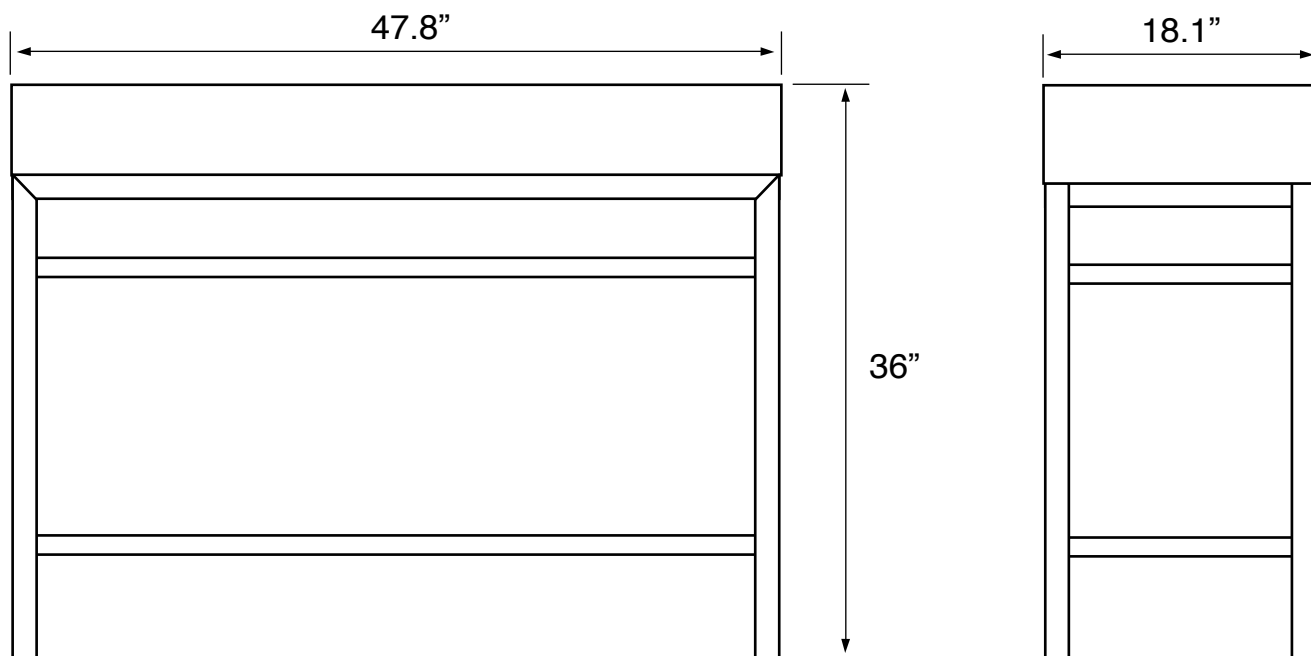

## Configurations

- Two Hole.
- Six Hole (8-inch centers).

## Technical Information

Bowl type:	Double
Installation:	Console
Bowl dimensions:	Length: 19.7"
	Width: 13.2"
	Depth: 3.6"
Drain hole:	1.75"
Faucet hole:	1.38"
Hole configurations:	2, 6
Weight:	80 lbs