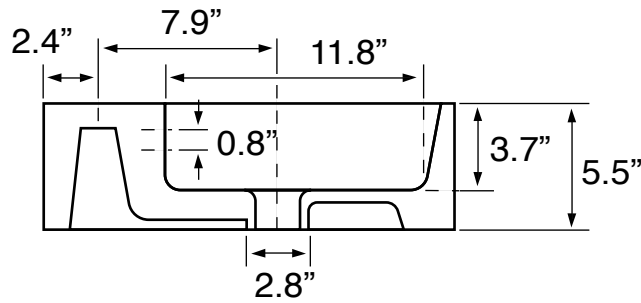

## Configurations

- Two Hole.
- Six Hole (8-inch centers).

## Technical Information

Bowl type:	Double
Installation:	Console
Bowl dimensions:	Length: 19.7"
	Width: 13.2"
	Depth: 3.6"
Drain hole:	1.75"
Faucet hole:	1.38"
Hole configurations:	2, 6
Weight:	80 lbs