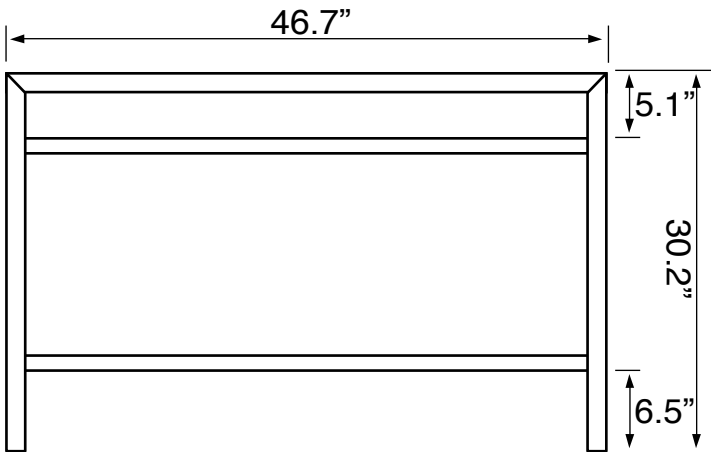

## Configurations

- Two Hole.
- Six Hole (8-inch centers).

## Technical Information

Bowl type:	Double
Installation:	Console
Bowl dimensions:	Length: 19.7"
	Width: 13.2"
	Depth: 3.6"
Drain hole:	1.75"
Faucet hole:	1.38"
Hole configurations:	2, 6
Weight:	80 lbs