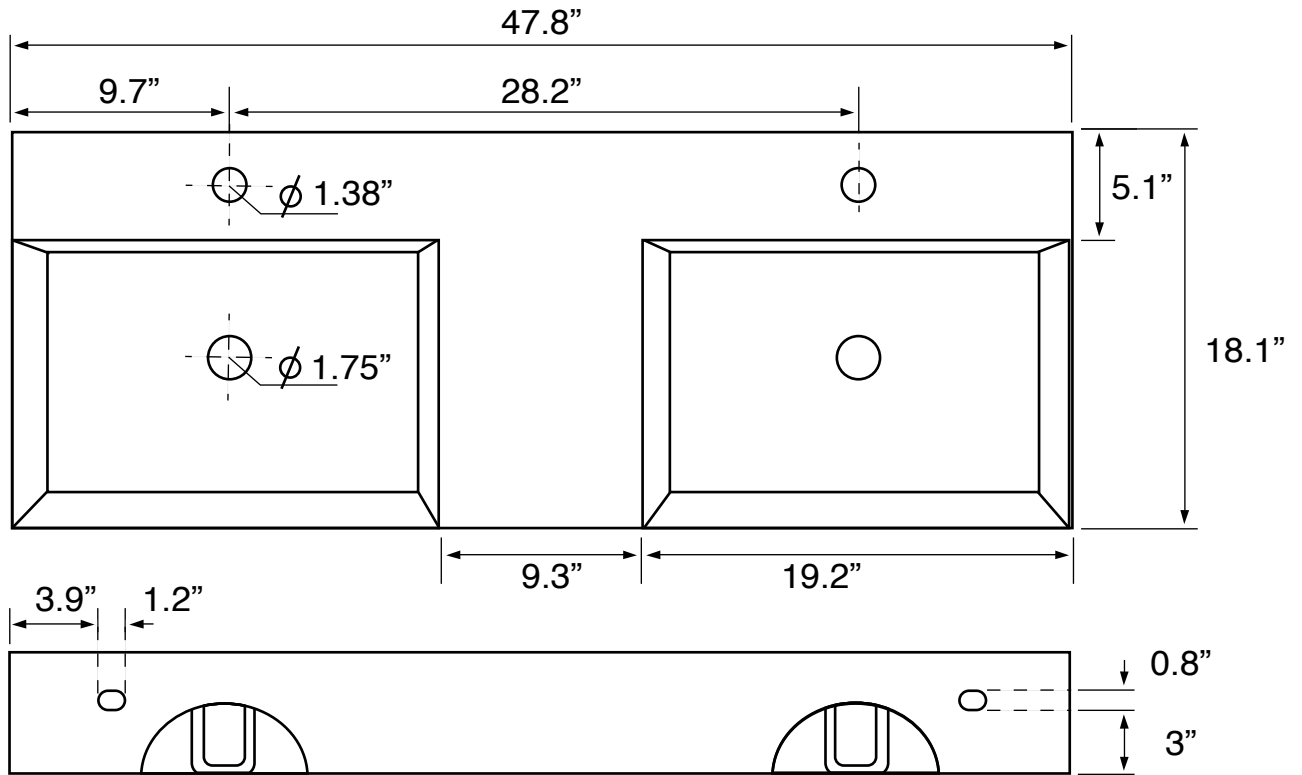

## Configurations

- Two Hole.
- Six Hole (8-inch centers).

## Technical Information

Bowl type:	Double
Installation:	Console
Bowl dimensions:	Length: 19.7"
	Width: 13.2"
	Depth: 3.6"
Drain hole:	1.75"
Faucet hole:	1.38"
Hole configurations:	2, 6
Weight:	80 lbs