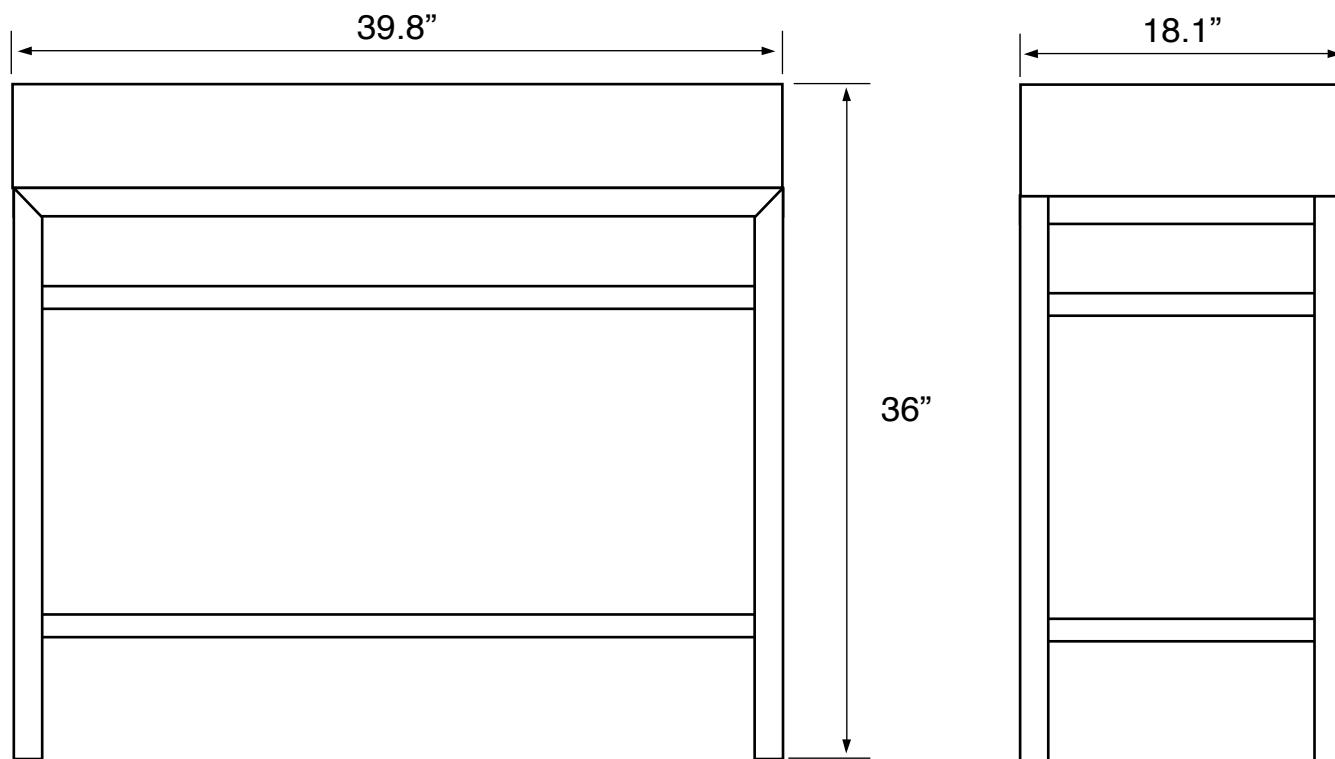

Features

- With overflow.
- Modern design.

Material

- White ceramic bathroom sink.
- Matte black stainless steel console stand.

Installation

- Console installation.

Configurations

- Two Hole.
- Six Hole (8-inch centers).

Technical Information

Bowl type:	Double
Installation:	Console
Bowl dimensions:	Length: 15.8"
	Width: 13"
	Depth: 3.7"
Drain hole:	1.75"
Faucet hole:	1.38"
Hole configurations:	2, 6
Weight:	80 lbs

Notes

Install this product according to the installation instructions.