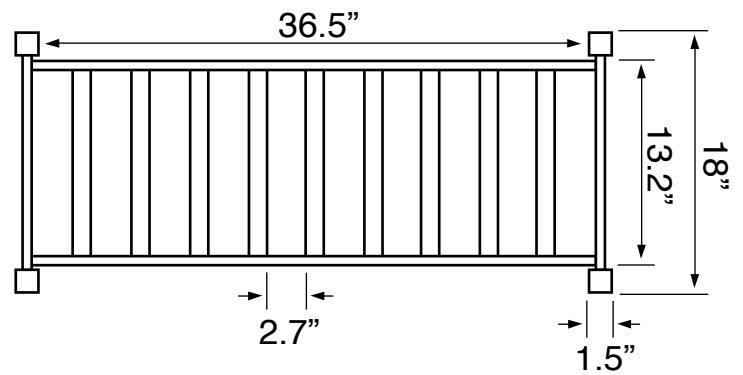

USA/Canada: 215.256.4197

Nameek's reserves the right to make revisions without notice to product specifications.
For more information, go to www.nameeks.com