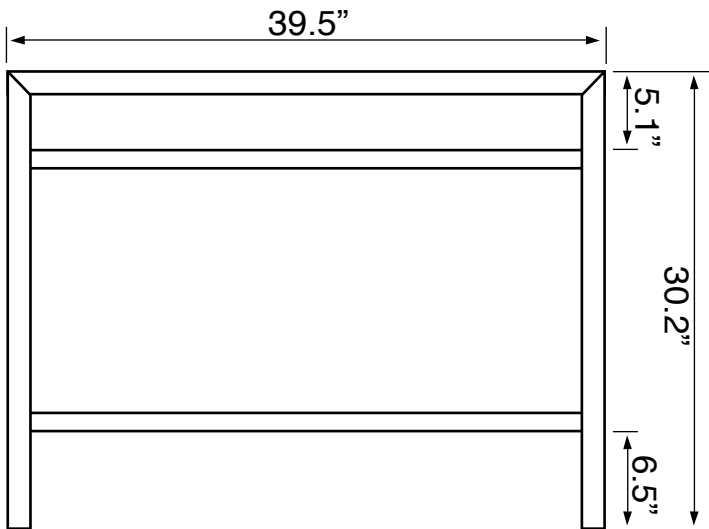

USA/Canada: 215.256.4197

Nameek's reserves the right to make revisions without notice to product specifications.
For more information, go to www.nameeks.com