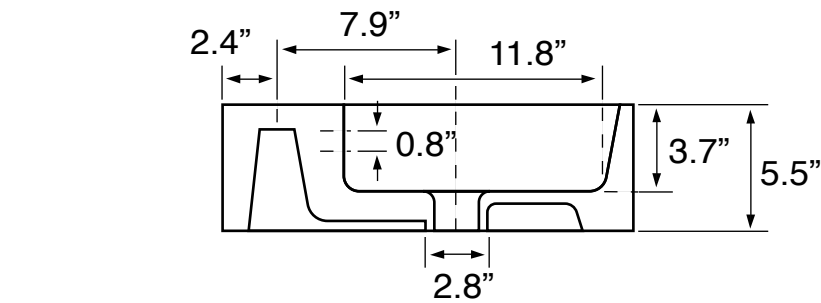

USA/Canada: 215.256.4197

Nameek's reserves the right to make revisions without notice to product specifications.
For more information, go to www.nameeks.com