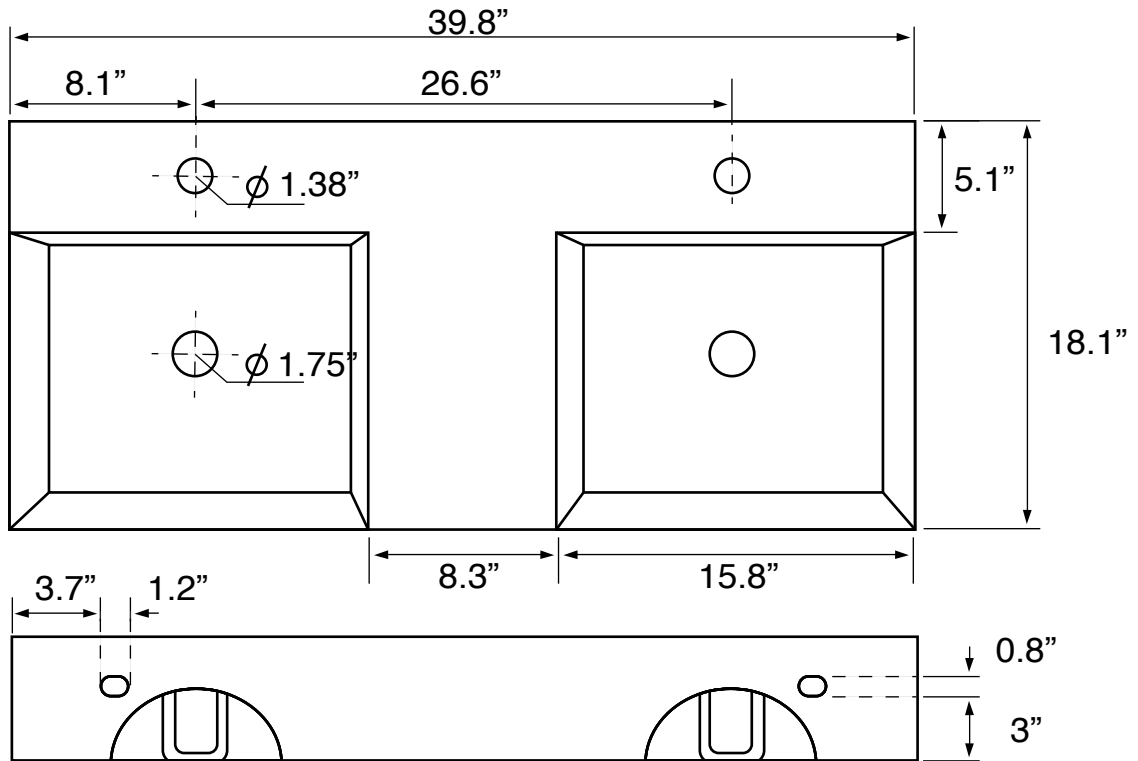

USA/Canada: 215.256.4197

Nameek's reserves the right to make revisions without notice to product specifications.
For more information, go to www.nameeks.com