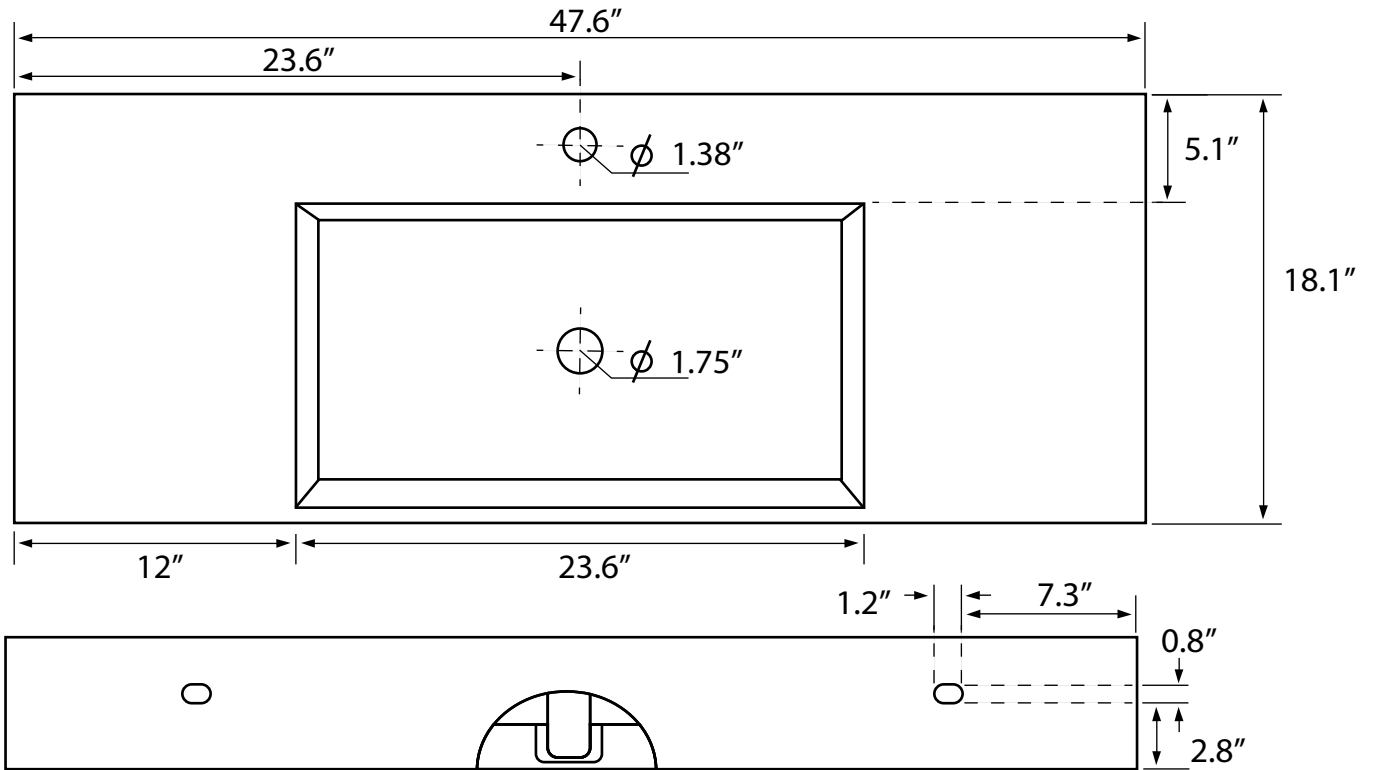

## Configurations

- Single Hole.
- Three Hole (8-inch centers).
- No Hole.

## Technical Information

Bowl type:	Single
Installation:	Console
Bowl dimensions:	Length: 19.7"
	Width: 13.2"
	Depth: 3.6"
Drain hole:	1.75"
Faucet hole:	1.38"
Hole configurations:	0, 1, 3
Weight:	80 lbs