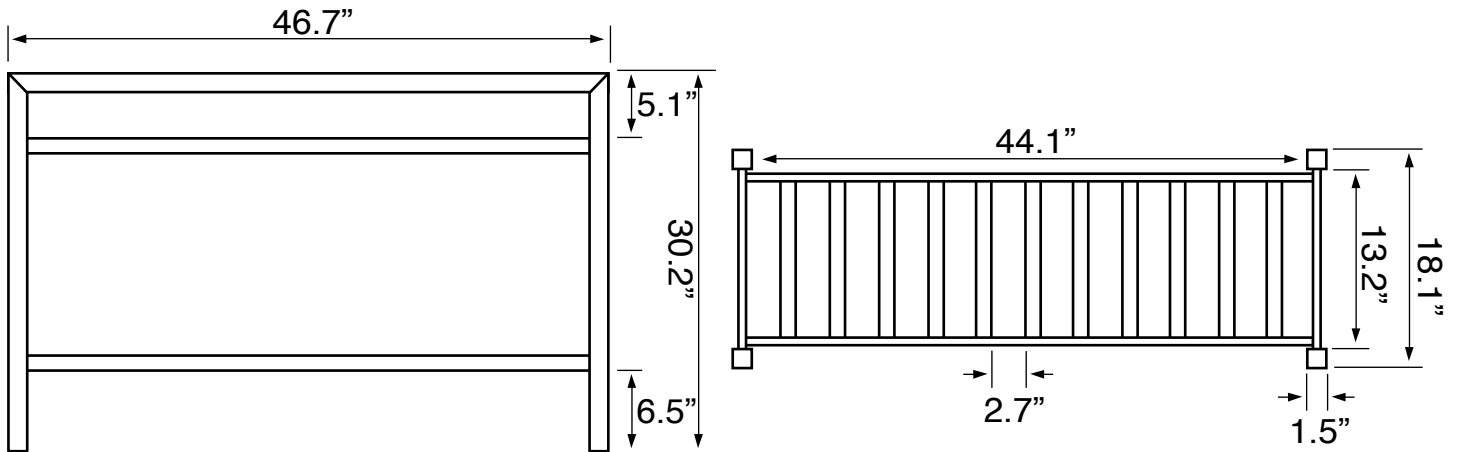

## Configurations

- Single Hole.
- Three Hole (8-inch centers).
- No Hole.

## Technical Information

Bowl type:	Single
Installation:	Console
Bowl dimensions:	Length: 19.7"
	Width: 13.2"
	Depth: 3.6"
Drain hole:	1.75"
Faucet hole:	1.38"
Hole configurations:	0, 1, 3
Weight:	80 lbs