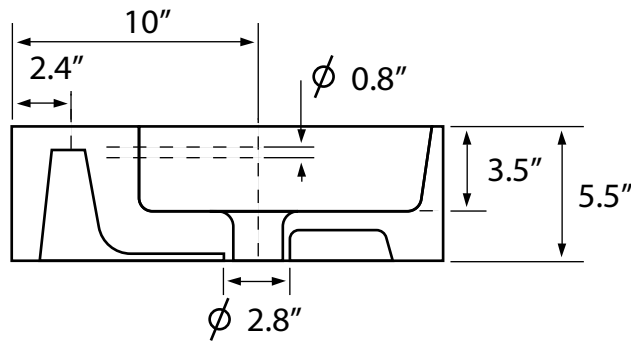

## Configurations

- Single Hole.
- Three Hole (8-inch centers).
- No Hole.

## Technical Information

Bowl type:	Single
Installation:	Console
Bowl dimensions:	Length: 19.7"
	Width: 13.2"
	Depth: 3.6"
Drain hole:	1.75"
Faucet hole:	1.38"
Hole configurations:	0, 1, 3
Weight:	80 lbs