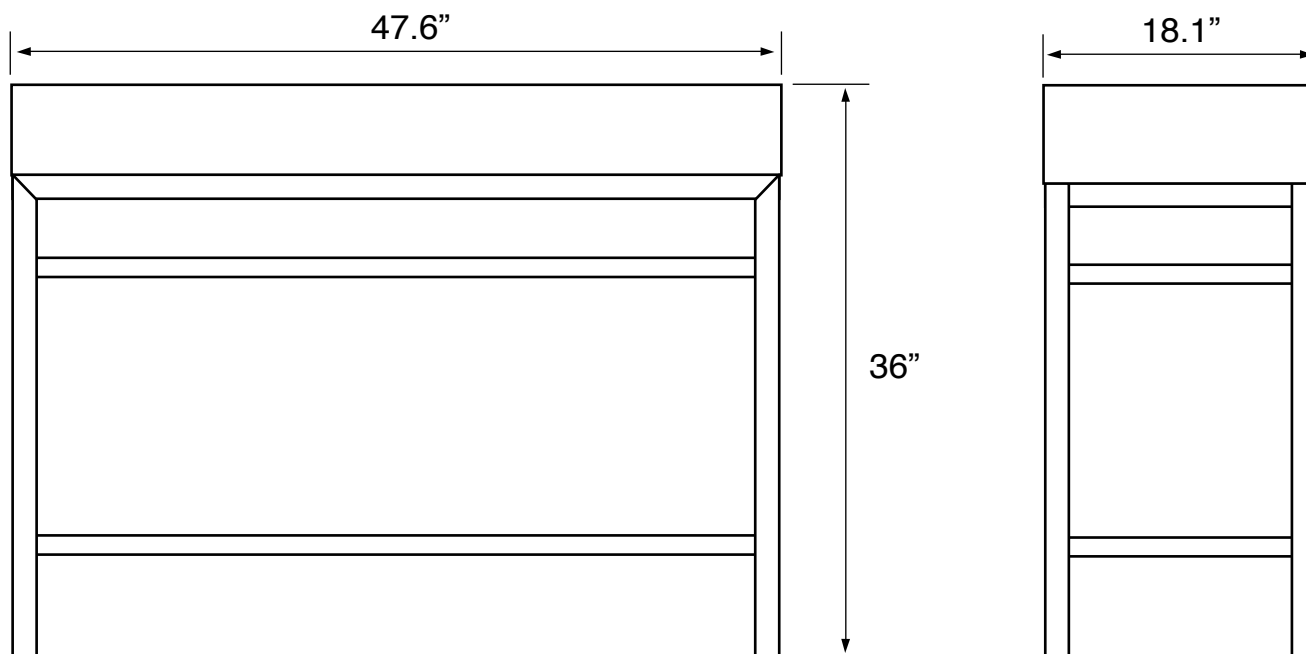

## Configurations

- Single Hole.
- Three Hole (8-inch centers).
- No Hole.

## Technical Information

Bowl type:	Single
Installation:	Console
Bowl dimensions:	Length: 19.7"
	Width: 13.2"
	Depth: 3.6"
Drain hole:	1.75"
Faucet hole:	1.38"
Hole configurations:	0, 1, 3
Weight:	80 lbs