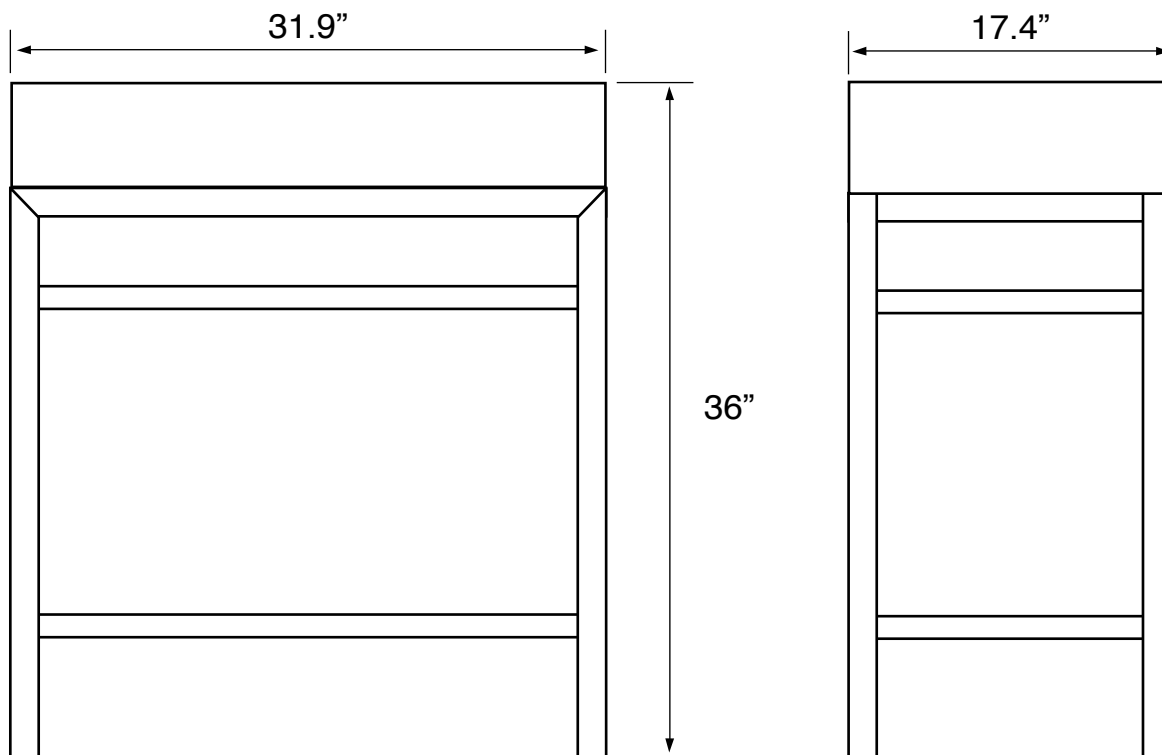

Features

- With overflow.
- Modern design.

Material

- White ceramic bathroom sink.
- Matte black stainless steel console stand.

Installation

- Console installation.

Configurations

- Single Hole.
- Three Hole (8-inch centers).
- No Hole.

Nameek's One-Year Limited Warranty

See website for warranty information details.

Technical Information

Bowl type:	Single
Installation:	Console
Bowl dimensions:	Length: 15.8"
	Width: 12.2"
	Depth: 3.6"
Drain hole:	1.75"
Faucet hole:	1.38"
Hole configurations:	0, 1, 3
Weight:	65 lbs