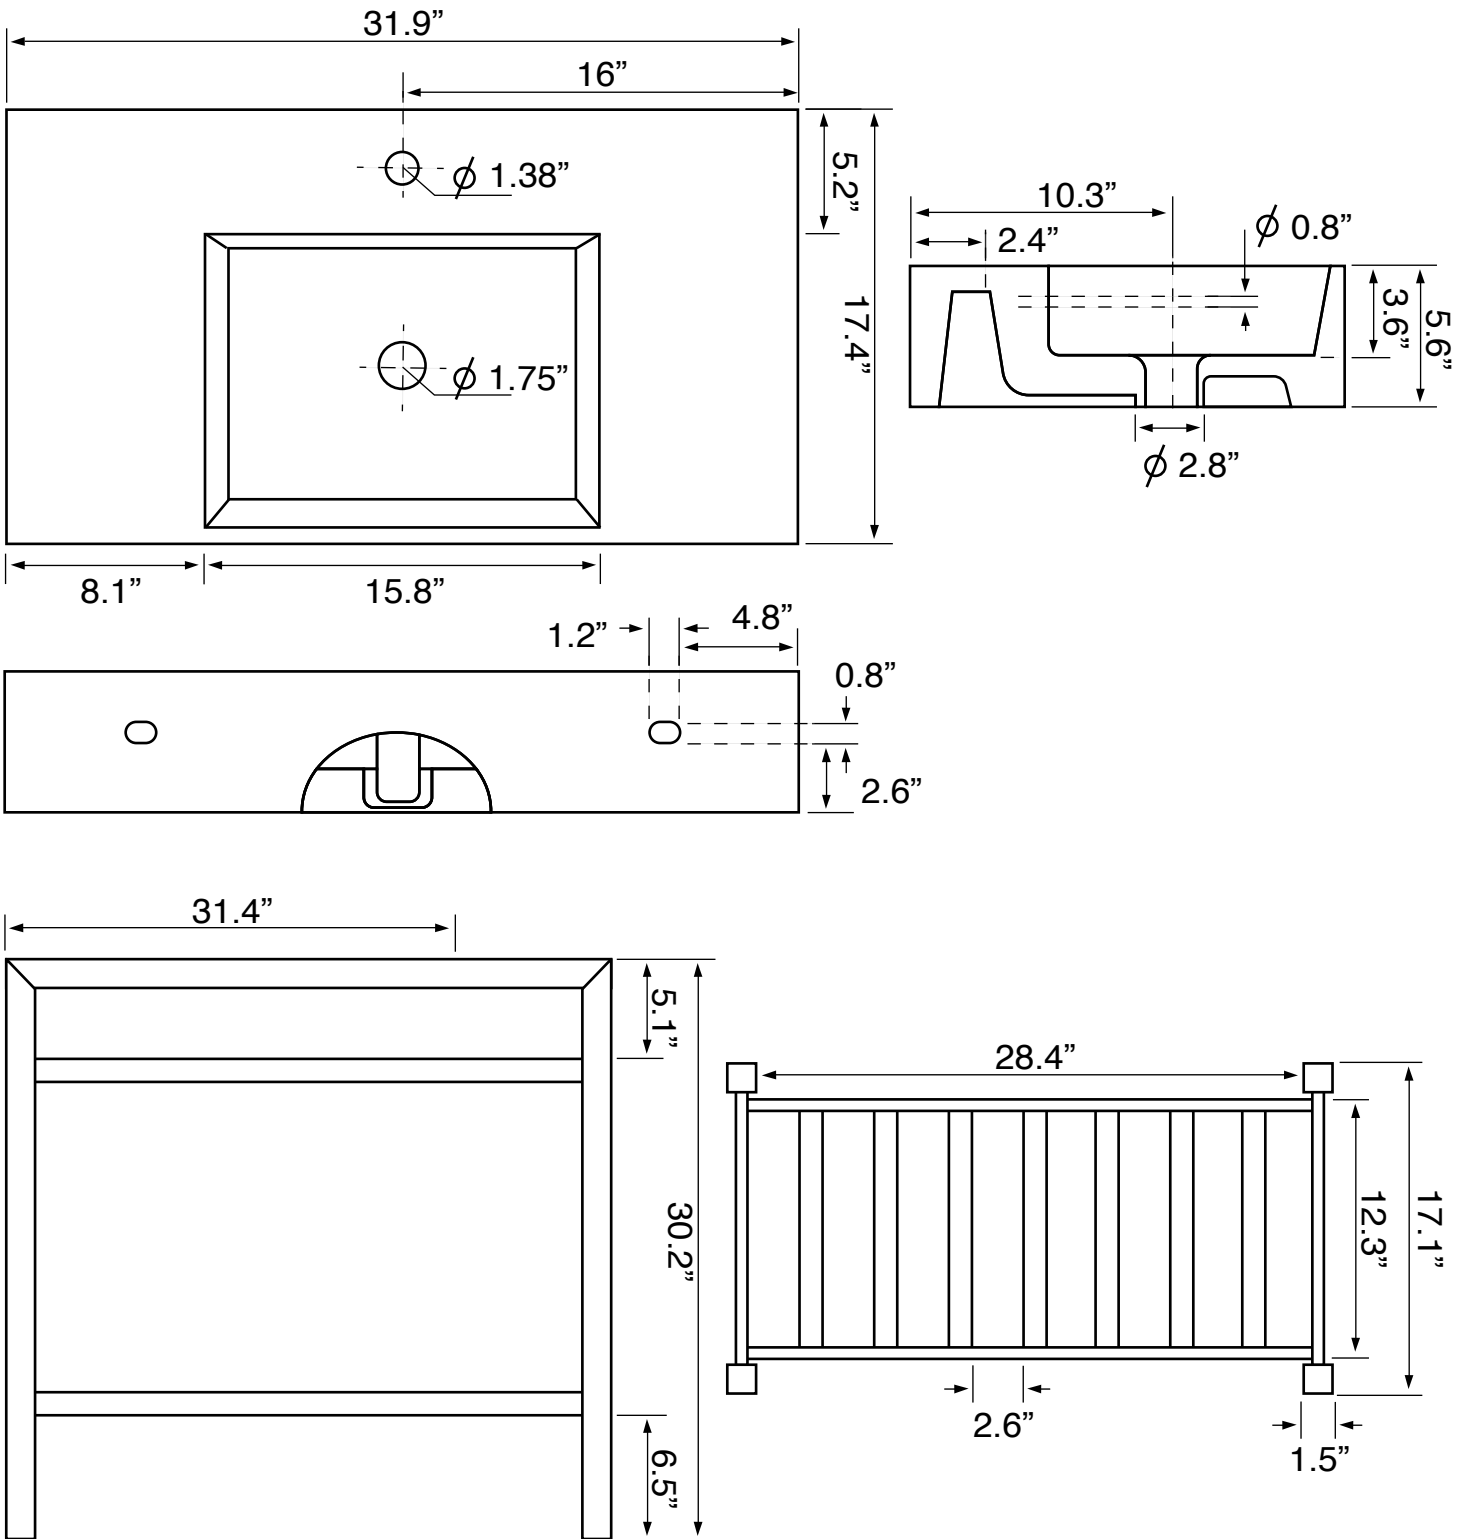

Features

- With overflow.
- Modern design.

Material

- White ceramic bathroom sink.
- Matte black stainless steel console stand.

Installation

- Console installation.

Configurations

- Single Hole.
- Three Hole (8-inch centers).
- No Hole.

Nameek's One-Year Limited Warranty

See website for warranty information details.

Technical Information

Bowl type:	Single
Installation:	Console
Bowl dimensions:	Length: 15.8"
	Width: 12.2"
	Depth: 3.6"
Drain hole:	1.75"
Faucet hole:	1.38"
Hole configurations:	0, 1, 3
Weight:	65 lbs