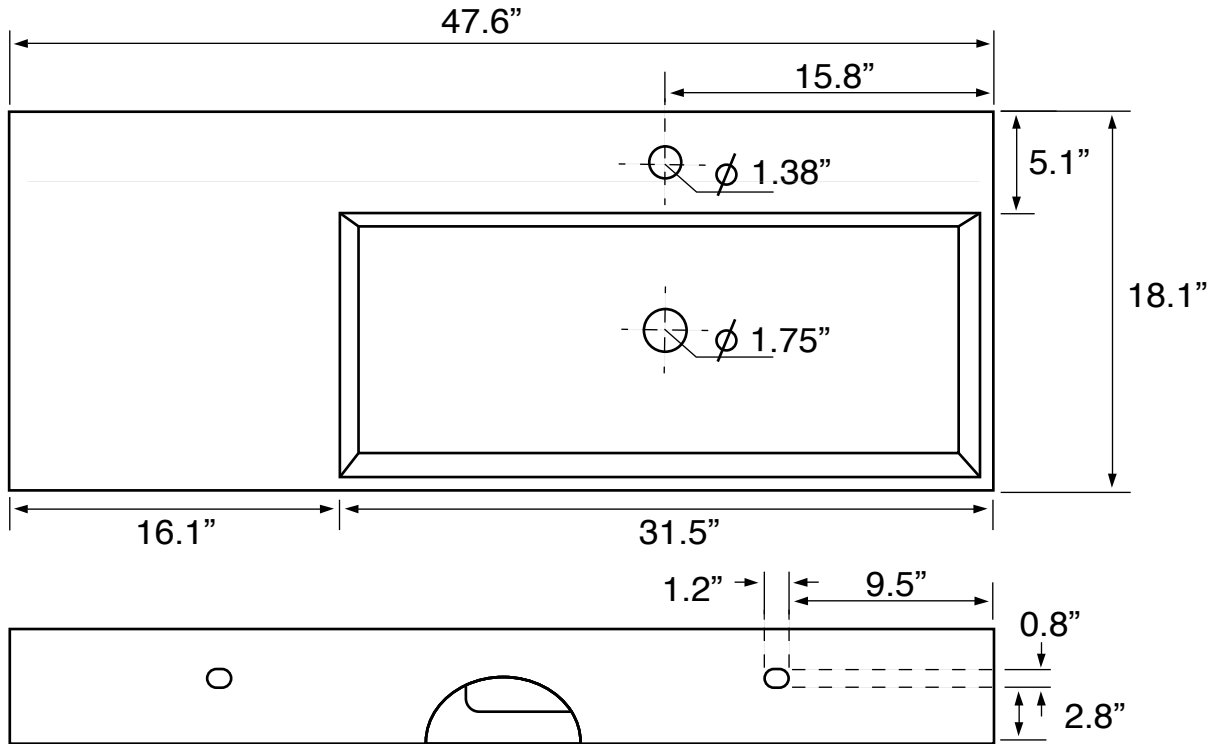

## Configurations

- Single Hole.
- Three Hole (8-inch centers).
- No Hole.

## Technical Information

Bowl type:	Single
Installation:	Console
Bowl dimensions:	Length: 19.7"
	Width: 13.2"
	Depth: 3.6"
Drain hole:	1.75"
Faucet hole:	1.38"
Hole configurations:	0, 1, 3
Weight:	80 lbs