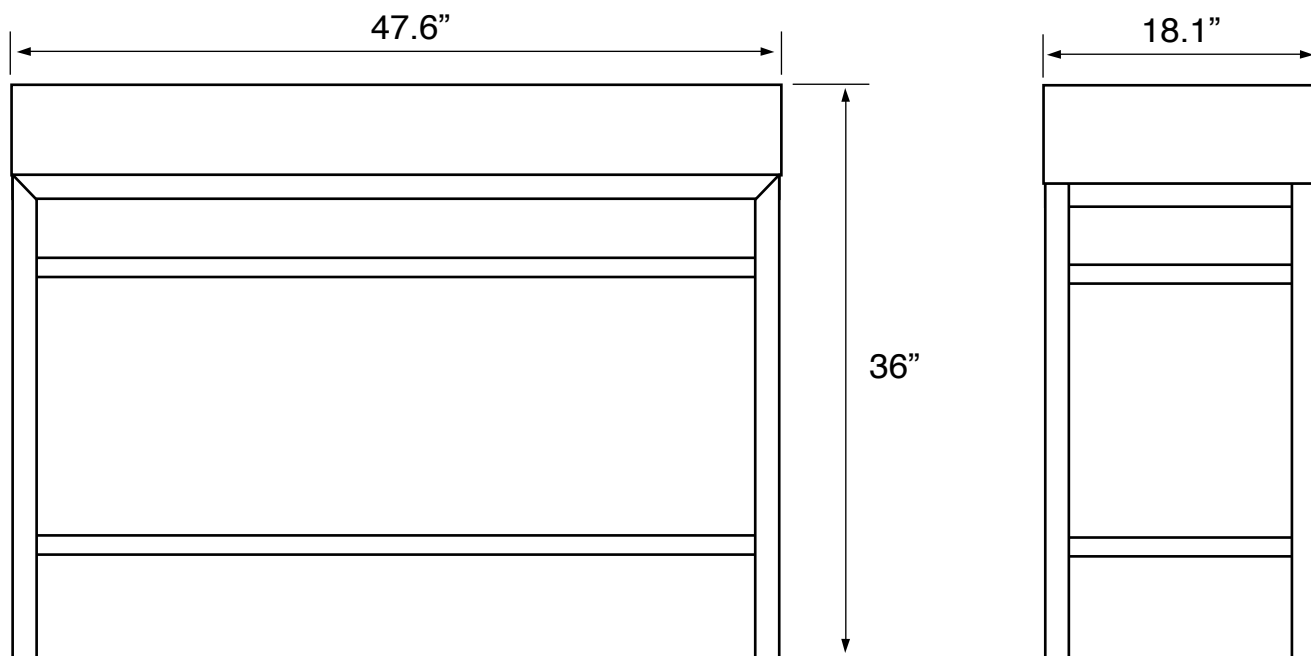

## Configurations

- Single Hole.
- Three Hole (8-inch centers).
- No Hole.

## Technical Information

Bowl type:	Single
Installation:	Console
Bowl dimensions:	Length: 19.7"
	Width: 13.2"
	Depth: 3.6"
Drain hole:	1.75"
Faucet hole:	1.38"
Hole configurations:	0, 1, 3
Weight:	80 lbs