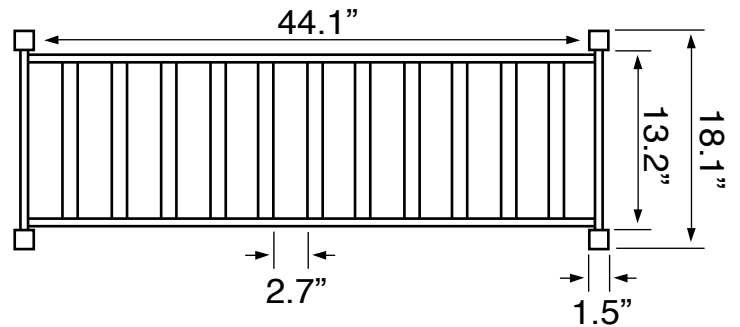

## Configurations

- Single Hole.
- Three Hole (8-inch centers).
- No Hole.

## Technical Information

Bowl type:	Single
Installation:	Console
Bowl dimensions:	Length: 19.7"
	Width: 13.2"
	Depth: 3.6"
Drain hole:	1.75"
Faucet hole:	1.38"
Hole configurations:	0, 1, 3
Weight:	80 lbs