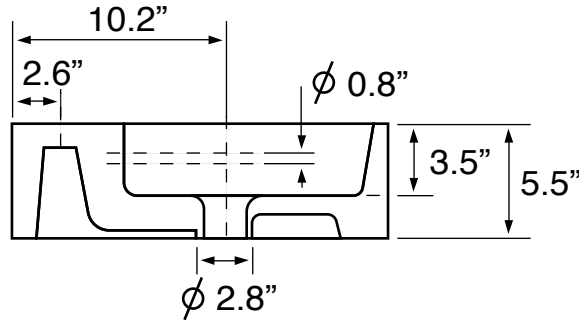

## Configurations

- Single Hole.
- Three Hole (8-inch centers).
- No Hole.

## Technical Information

Bowl type:	Single
Installation:	Console
Bowl dimensions:	Length: 19.7"
	Width: 13.2"
	Depth: 3.6"
Drain hole:	1.75"
Faucet hole:	1.38"
Hole configurations:	0, 1, 3
Weight:	80 lbs