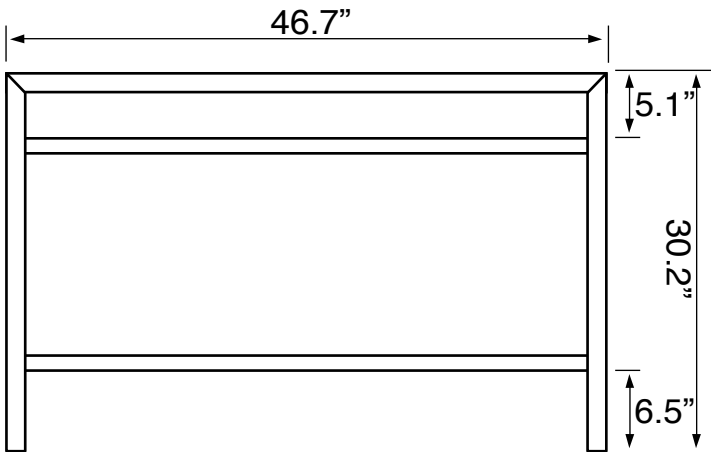

## Configurations

- Single Hole.
- Three Hole (8-inch centers).
- No Hole.

## Technical Information

Bowl type:	Single
Installation:	Console
Bowl dimensions:	Length: 19.7"
	Width: 13.2"
	Depth: 3.6"
Drain hole:	1.75"
Faucet hole:	1.38"
Hole configurations:	0, 1, 3
Weight:	80 lbs