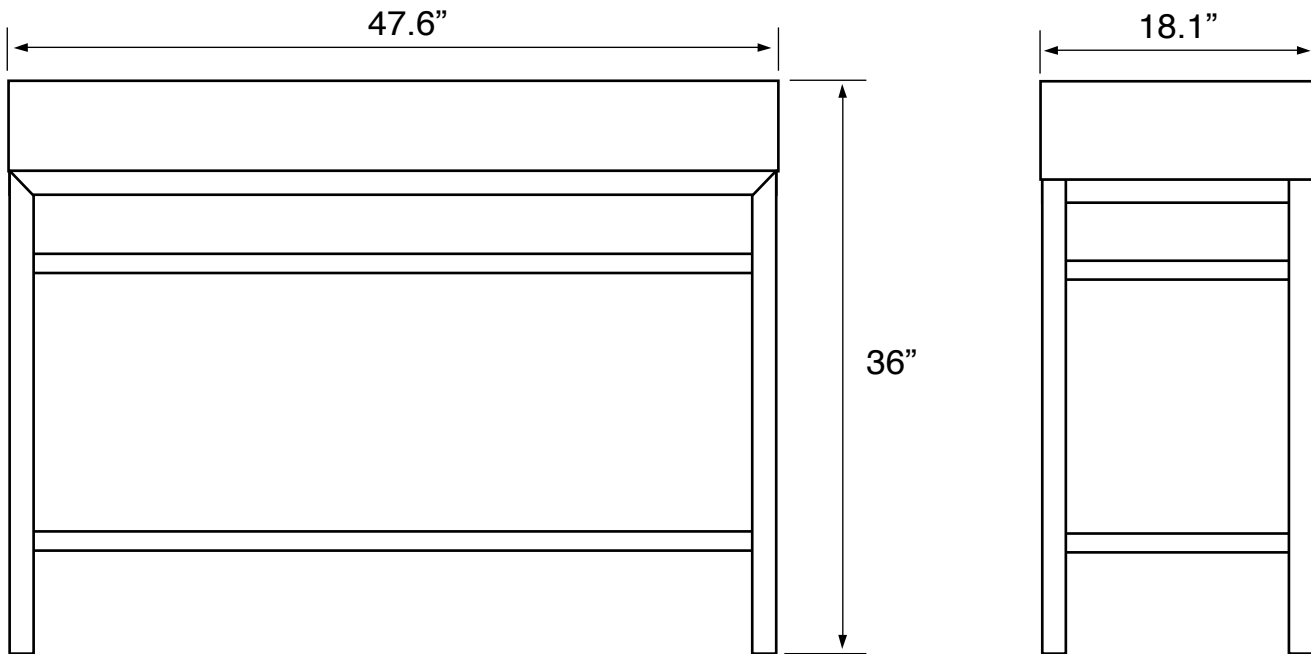

## Configurations

- Single Hole.
- Three Hole (8-inch centers).
- No Hole.

## Technical Information

Bowl type:	Single
Installation:	Console
Bowl dimensions:	Length: 19.7" Width: 13.2" Depth: 3.6"
Drain hole:	1.75"
Faucet hole:	1.38"
Hole configurations:	0, 1, 3
Weight:	80 lbs