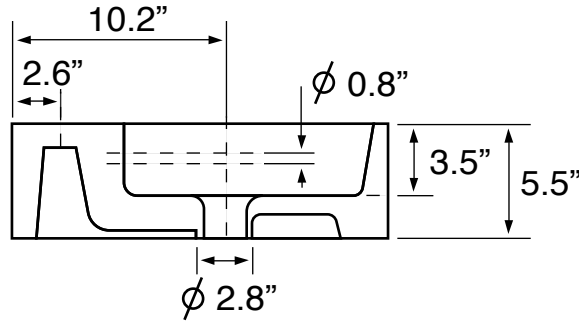

## Configurations

- Single Hole.
- Three Hole (8-inch centers).
- No Hole.

## Technical Information

Bowl type:	Single
Installation:	Console
Bowl dimensions:	Length: 19.7" Width: 13.2" Depth: 3.6"
Drain hole:	1.75"
Faucet hole:	1.38"
Hole configurations:	0, 1, 3
Weight:	80 lbs