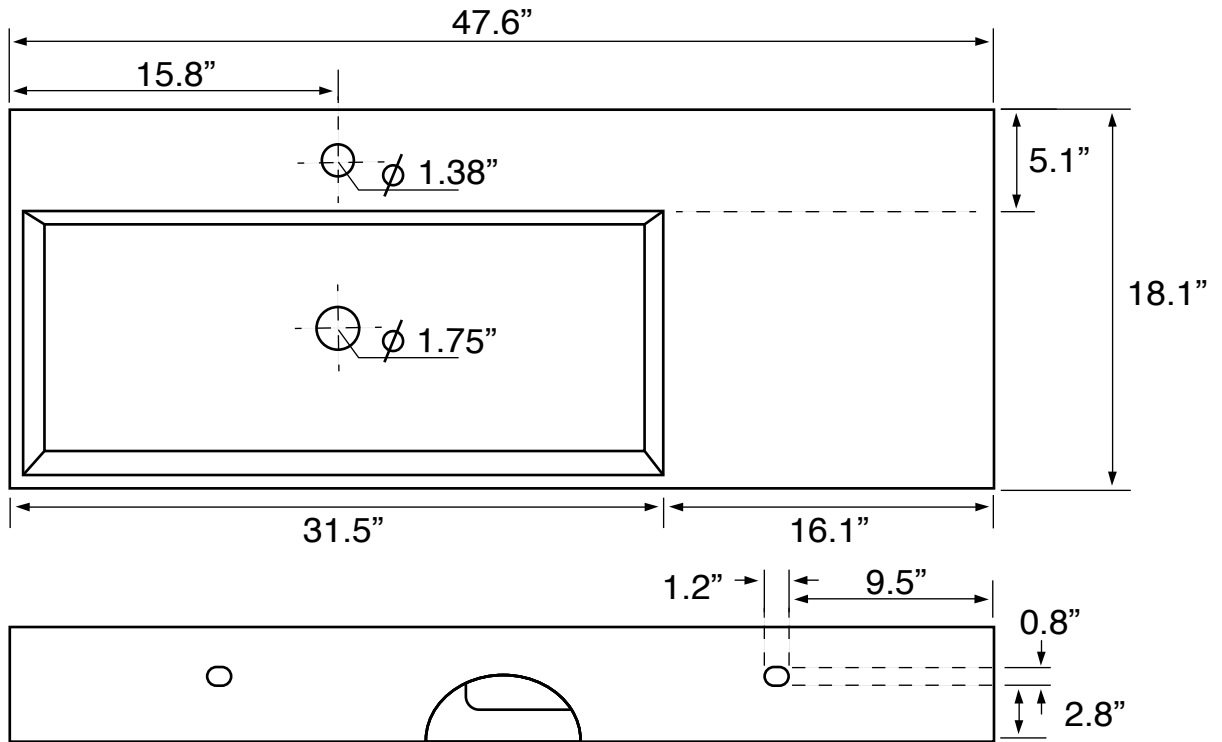

## Configurations

- Single Hole.
- Three Hole (8-inch centers).
- No Hole.

## Technical Information

Bowl type:	Single
Installation:	Console
Bowl dimensions:	Length: 19.7" Width: 13.2" Depth: 3.6"
Drain hole:	1.75"
Faucet hole:	1.38"
Hole configurations:	0, 1, 3
Weight:	80 lbs