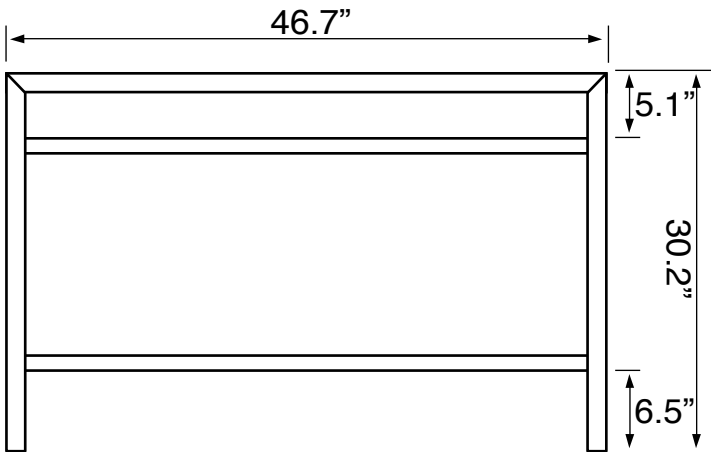

## Configurations

- Single Hole.
- Three Hole (8-inch centers).
- No Hole.

## Technical Information

Bowl type:	Single
Installation:	Console
Bowl dimensions:	Length: 19.7" Width: 13.2" Depth: 3.6"
Drain hole:	1.75"
Faucet hole:	1.38"
Hole configurations:	0, 1, 3
Weight:	80 lbs