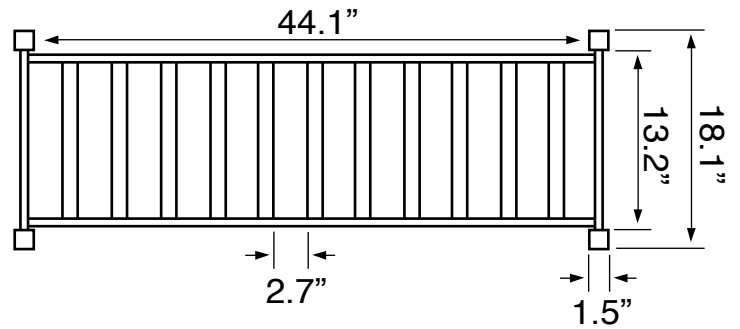

## Configurations

- Single Hole.
- Three Hole (8-inch centers).
- No Hole.

## Technical Information

Bowl type:	Single
Installation:	Console
Bowl dimensions:	Length: 19.7" Width: 13.2" Depth: 3.6"
Drain hole:	1.75"
Faucet hole:	1.38"
Hole configurations:	0, 1, 3
Weight:	80 lbs