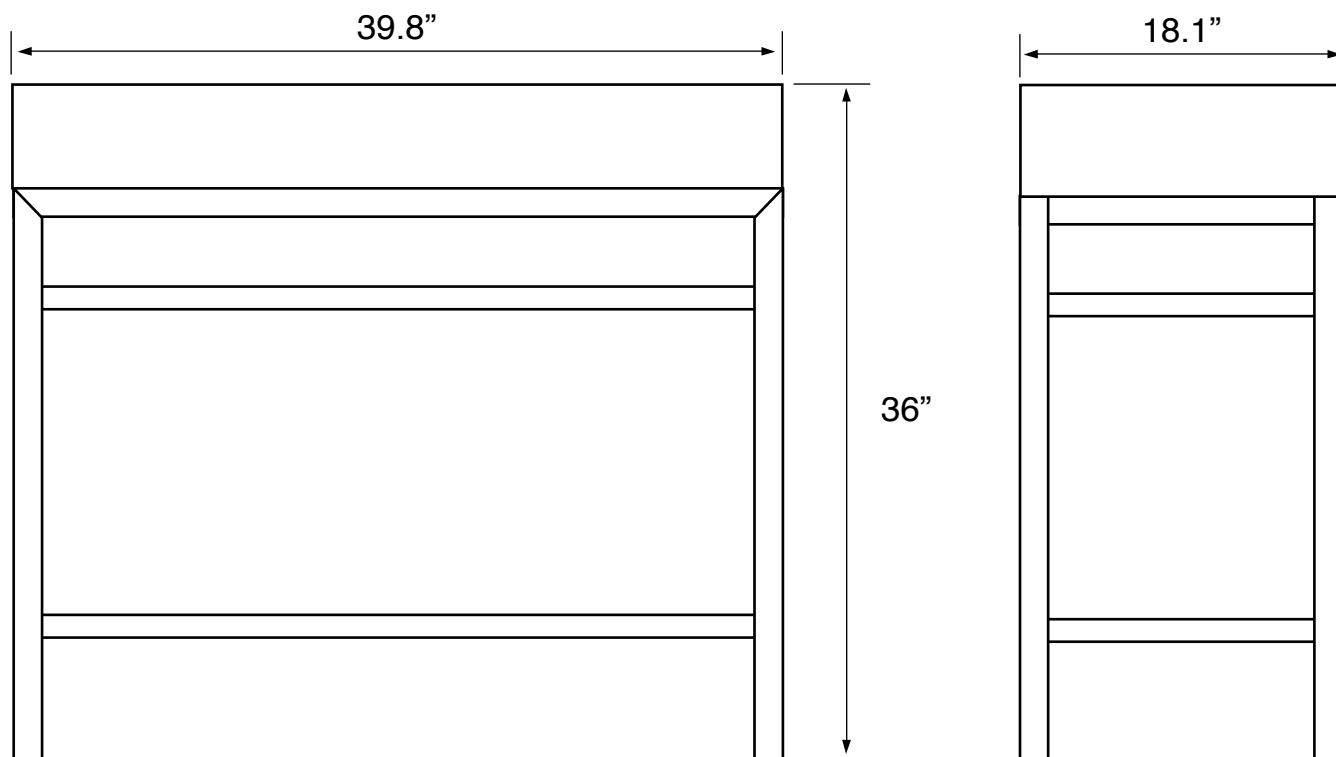

Features

- With overflow.
- Modern design.

Material

- White ceramic bathroom sink.
- Matte black stainless steel console stand.

Installation

- Console installation.

Configurations

- Single Hole.
- Three Hole (8-inch centers).
- No Hole.

Nameek's One-Year Limited Warranty

See website for warranty information details.

Technical Information

Bowl type:	Single
Installation:	Console
Bowl dimensions:	Length: 23.6"
	Width: 13"
	Depth: 3.5"
Drain hole:	1.75"
Faucet hole:	1.38"
Hole configurations:	0, 1, 3
Weight:	80 lbs