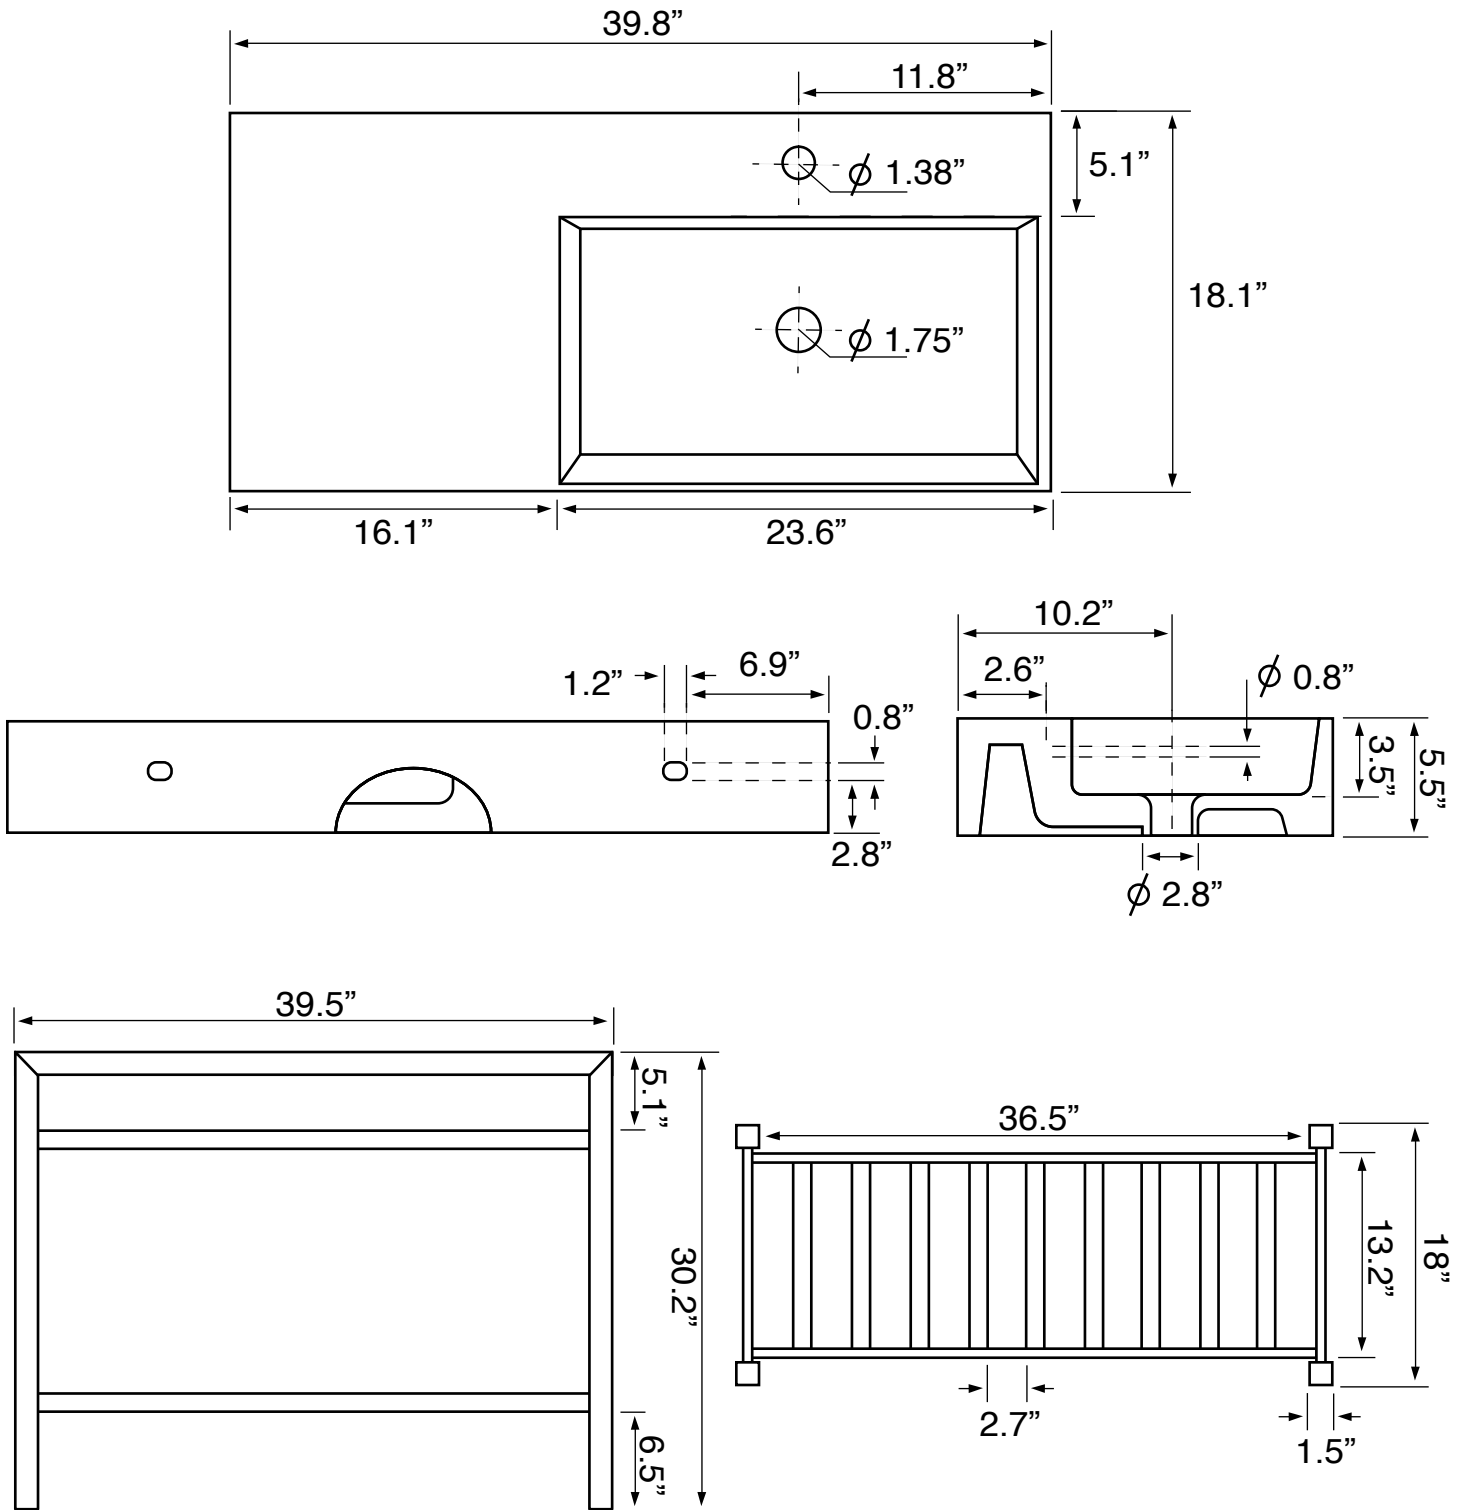

Features

- With overflow.
- Modern design.

Material

- White ceramic bathroom sink.
- Matte black stainless steel console stand.

Installation

- Console installation.

Configurations

- Single Hole.
- Three Hole (8-inch centers).
- No Hole.

Nameek's One-Year Limited Warranty

See website for warranty information details.

Technical Information

Bowl type:	Single
Installation:	Console
Bowl dimensions:	Length: 23.6"
	Width: 13"
	Depth: 3.5"
Drain hole:	1.75"
Faucet hole:	1.38"
Hole configurations:	0, 1, 3
Weight:	80 lbs