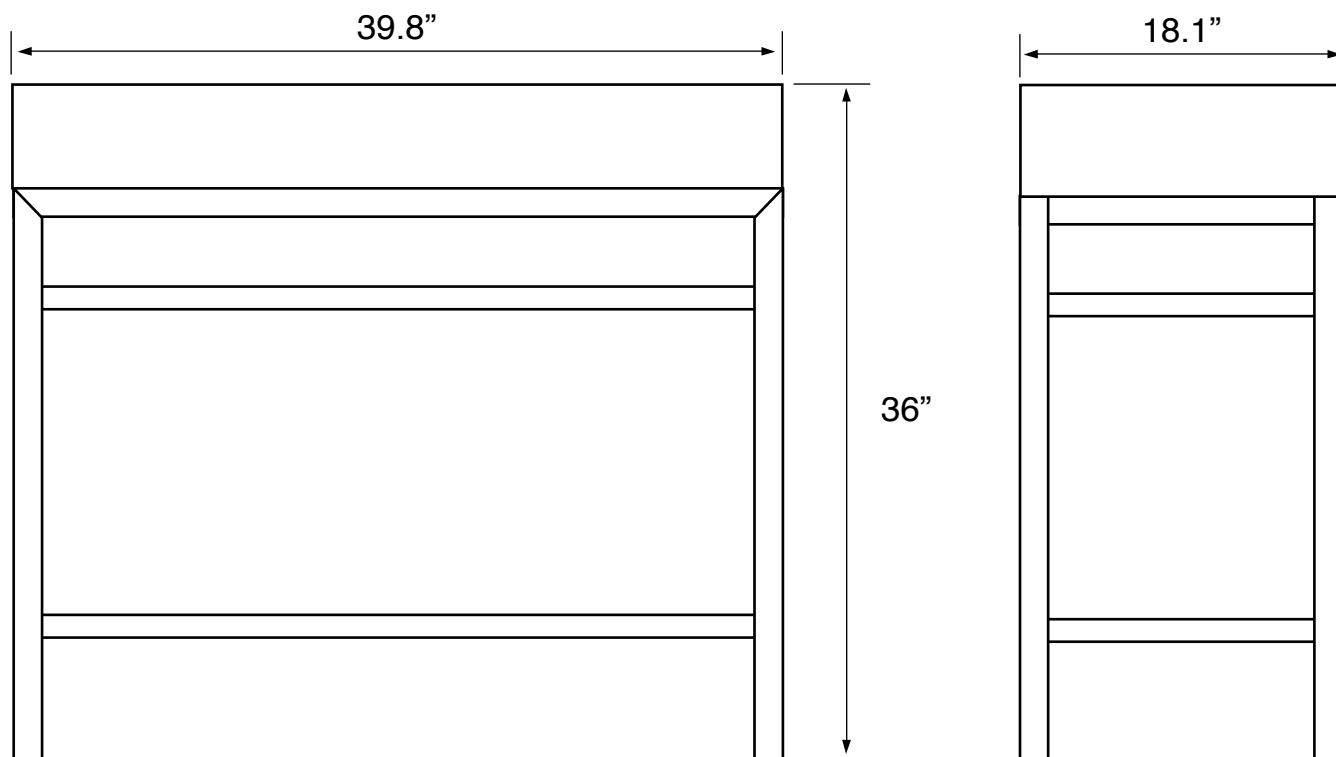

## Configurations

- Single Hole.
- Three Hole (8-inch centers).
- No Hole.

## Technical Information

Bowl type:	Single
Installation:	Console
Bowl dimensions:	Length: 23.6"
	Width: 13"
	Depth: 3.5"
Drain hole:	1.75"
Faucet hole:	1.38"
Hole configurations:	0, 1, 3
Weight:	80 lbs