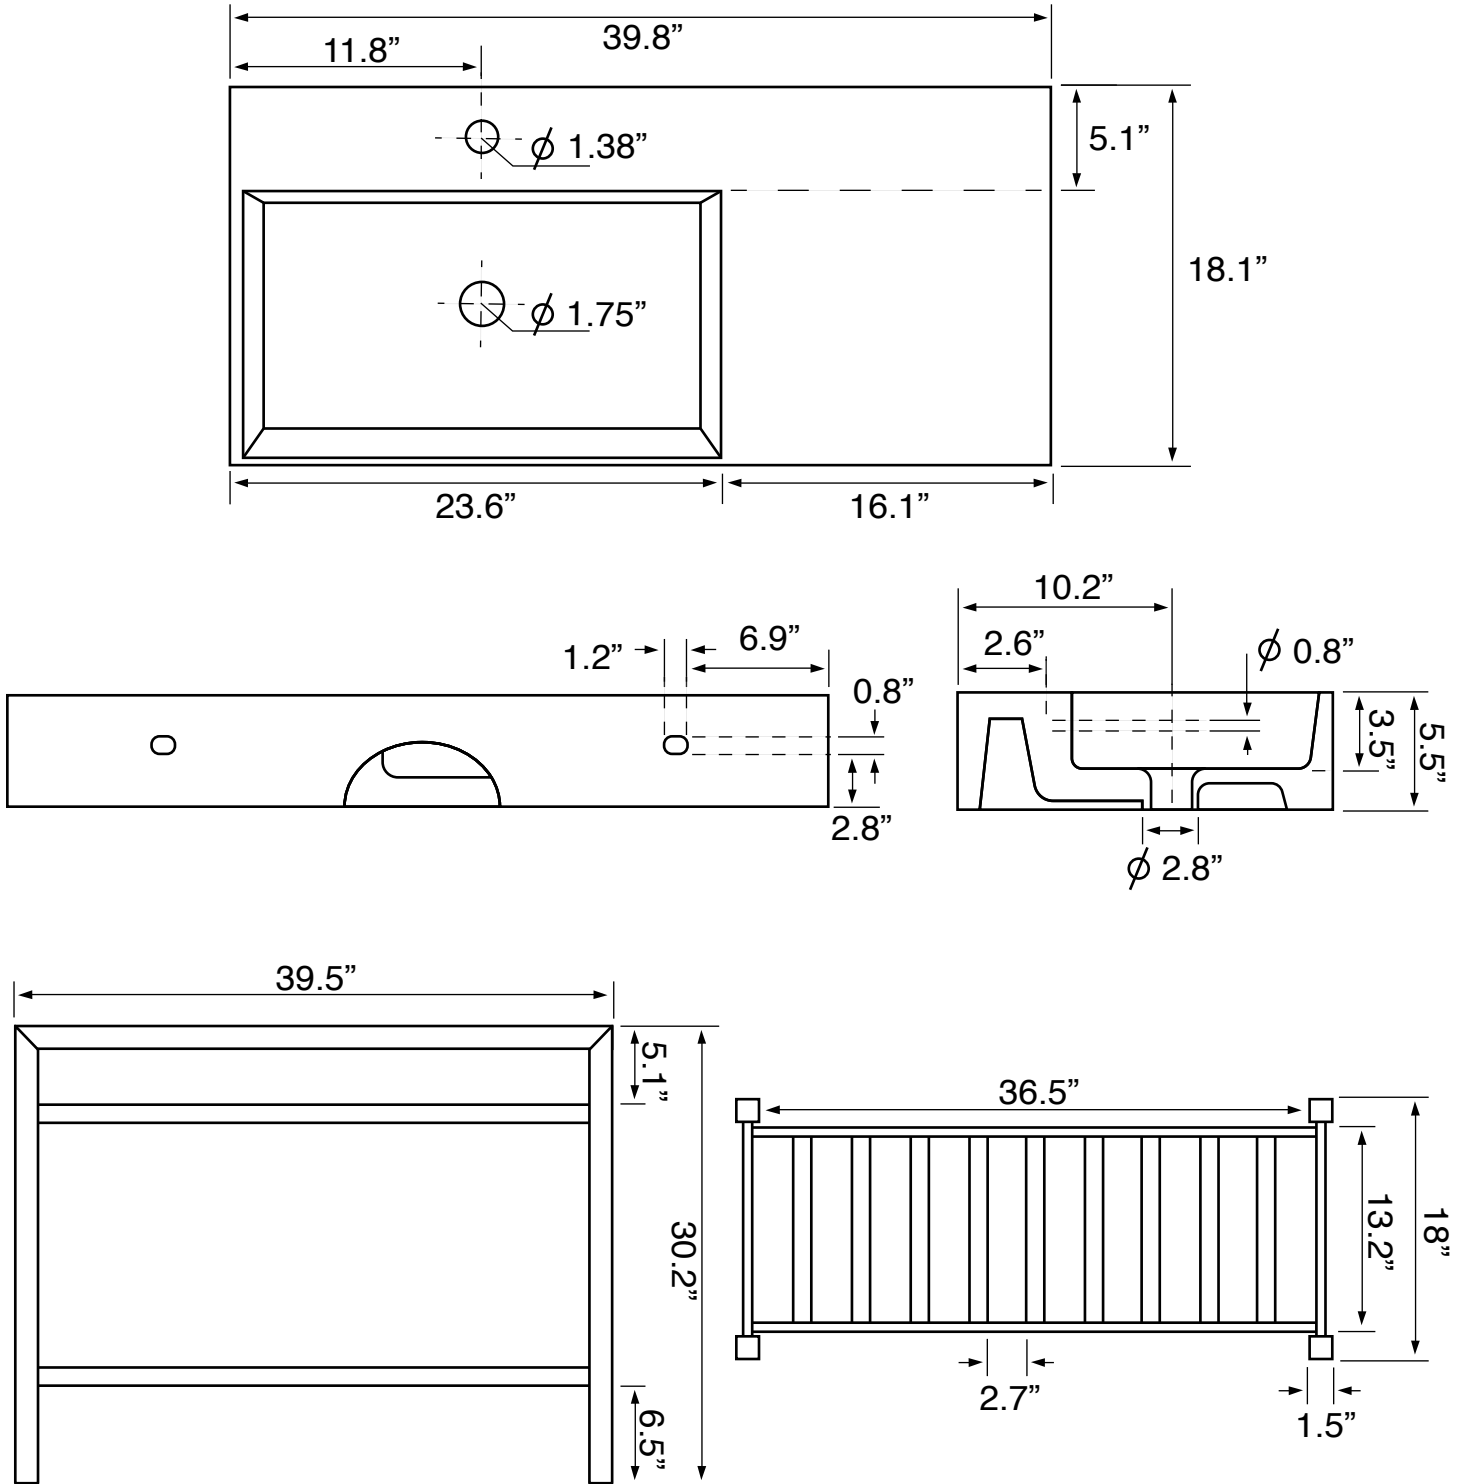

## Configurations

- Single Hole.
- Three Hole (8-inch centers).
- No Hole.

## Technical Information

Bowl type:	Single
Installation:	Console
Bowl dimensions:	Length: 23.6"
	Width: 13"
	Depth: 3.5"
Drain hole:	1.75"
Faucet hole:	1.38"
Hole configurations:	0, 1, 3
Weight:	80 lbs