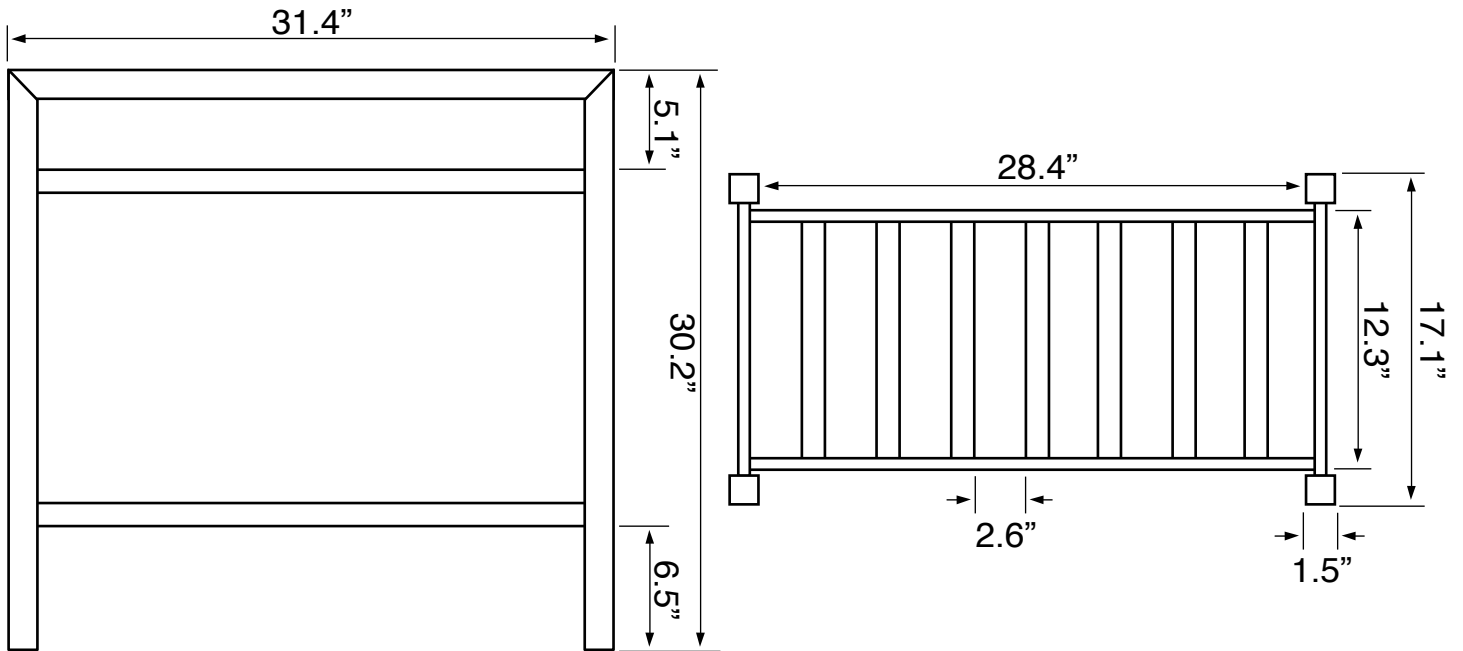

Features

- With overflow.
- Modern design.

Material

- White ceramic bathroom sink.
- Matte black stainless steel console stand.

Installation

- Console installation.

Configurations

- Single Hole.
- Three Hole (8-inch centers).
- No Hole.

Nameek's One-Year Limited Warranty

See website for warranty information details.

Technical Information

| | |
|----------------------|----------------|
| Bowl type: | Single |
| Installation: | Console |
| Bowl dimensions: | Length: 19.49" |
| | Width: 12.2" |
| | Depth: 3.54" |
| Drain hole: | 1.75" |
| Faucet hole: | 1.38" |
| Hole configurations: | 0, 1, 3 |
| Weight: | 65 lbs |