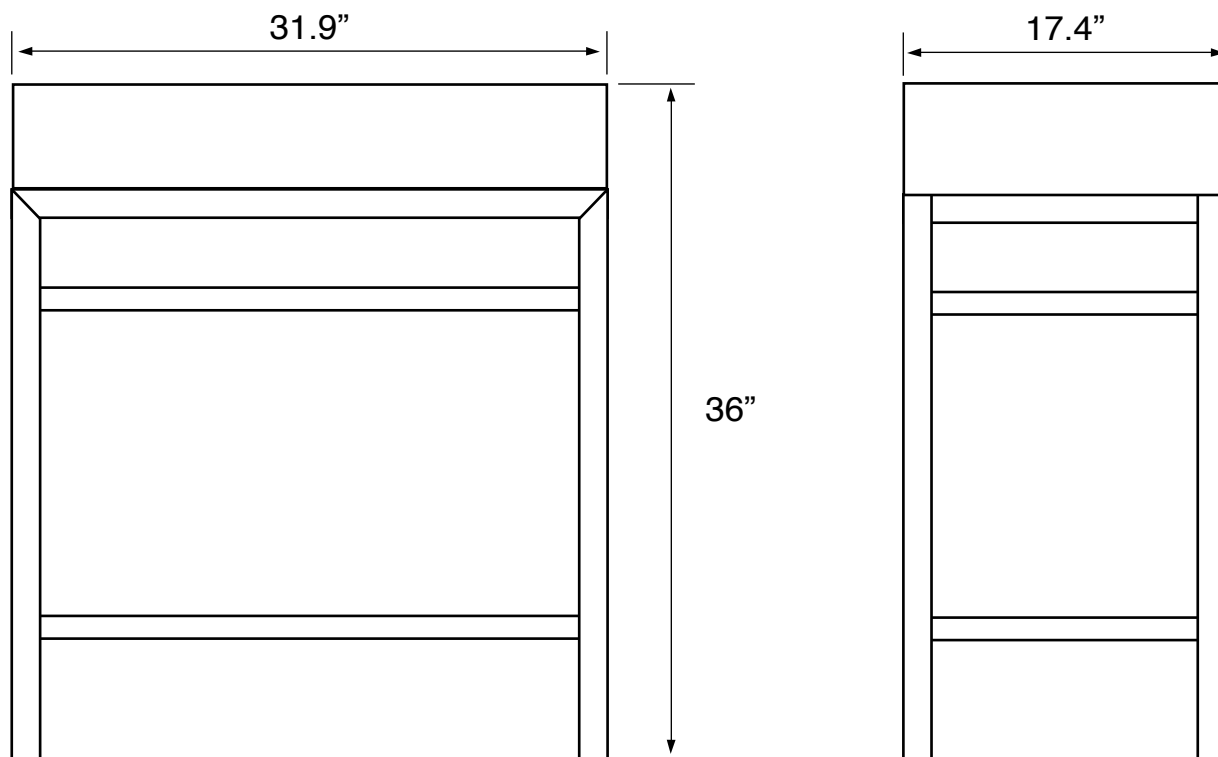

Features

- With overflow.
- Modern design.

Material

- White ceramic bathroom sink.
- Matte black stainless steel console stand.

Installation

- Console installation.

Configurations

- Single Hole.
- Three Hole (8-inch centers).
- No Hole.

Nameek's One-Year Limited Warranty

See website for warranty information details.

Technical Information

| | |
|----------------------|----------------|
| Bowl type: | Single |
| Installation: | Console |
| Bowl dimensions: | Length: 19.49" |
| | Width: 12.2" |
| | Depth: 3.54" |
| Drain hole: | 1.75" |
| Faucet hole: | 1.38" |
| Hole configurations: | 0, 1, 3 |
| Weight: | 65 lbs |