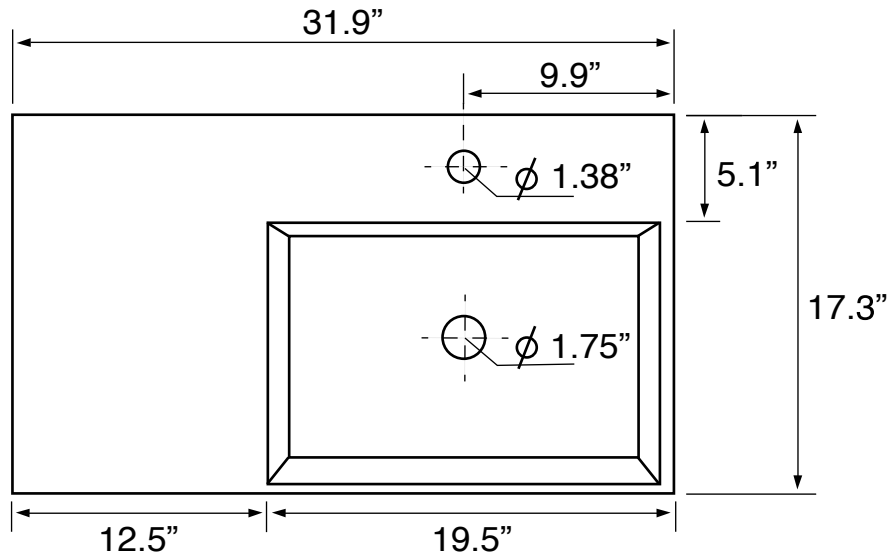

Features

- With overflow.
- Modern design.

Material

- White ceramic bathroom sink.
- Matte black stainless steel console stand.

Installation

- Console installation.

Configurations

- Single Hole.
- Three Hole (8-inch centers).
- No Hole.

Nameek's One-Year Limited Warranty

See website for warranty information details.

Technical Information

| | |
|----------------------|----------------|
| Bowl type: | Single |
| Installation: | Console |
| Bowl dimensions: | Length: 19.49" |
| | Width: 12.2" |
| | Depth: 3.54" |
| Drain hole: | 1.75" |
| Faucet hole: | 1.38" |
| Hole configurations: | 0, 1, 3 |
| Weight: | 65 lbs |