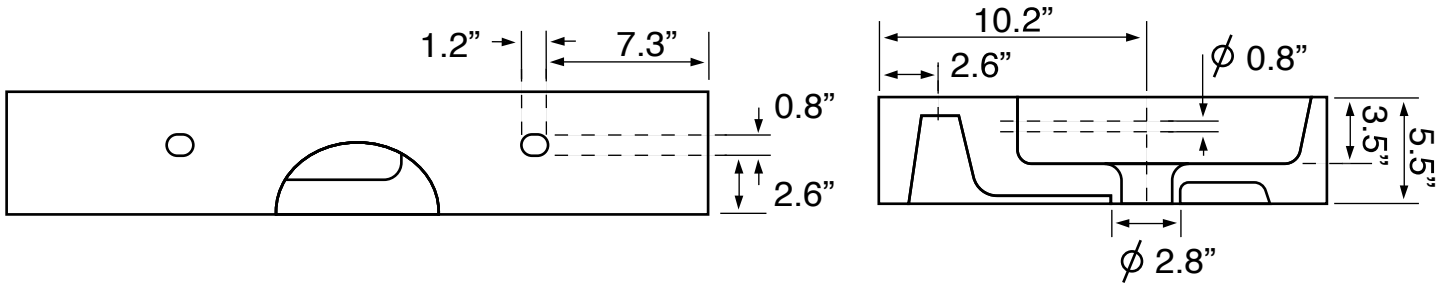

Features

- With overflow.
- Modern design.

Material

- White ceramic bathroom sink.
- Matte black stainless steel console stand.

Installation

- Console installation.

Configurations

- Single Hole.
- Three Hole (8-inch centers).
- No Hole.

Nameek's One-Year Limited Warranty

See website for warranty information details.

Technical Information

| | |
|----------------------|----------------|
| Bowl type: | Single |
| Installation: | Console |
| Bowl dimensions: | Length: 19.49" |
| | Width: 12.2" |
| | Depth: 3.54" |
| Drain hole: | 1.75" |
| Faucet hole: | 1.38" |
| Hole configurations: | 0, 1, 3 |
| Weight: | 65 lbs |