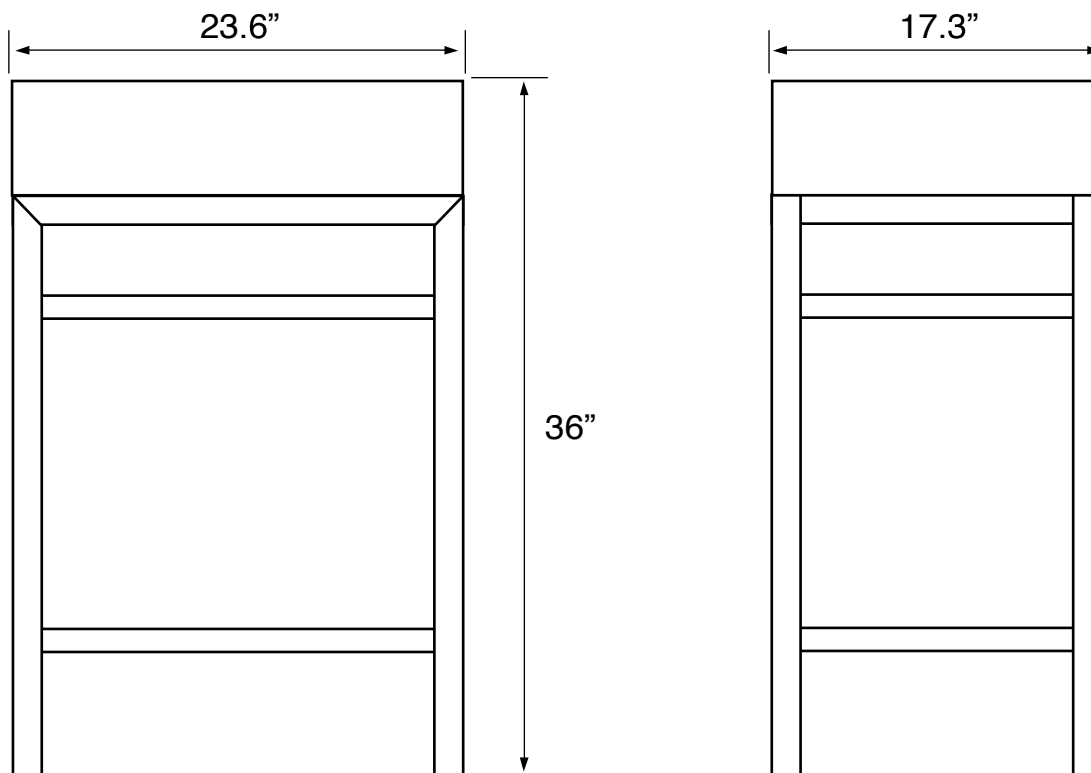

Features

- With overflow.
- Modern design.

Material

- White ceramic bathroom sink.
- Matte black stainless steel console stand.

Installation

- Console installation.

Configurations

- Single Hole.
- Three Hole (8-inch centers).
- No Hole.

Nameek's One-Year Limited Warranty

See website for warranty information details.

Technical Information

Bowl type:	Single
Installation:	Console
Bowl dimensions:	Length: 13.39"
	Width: 12.2"
	Depth: 3.54"
Drain hole:	1.75"
Faucet hole:	1.38"
Hole configurations:	0, 1, 3
Weight:	60 lbs