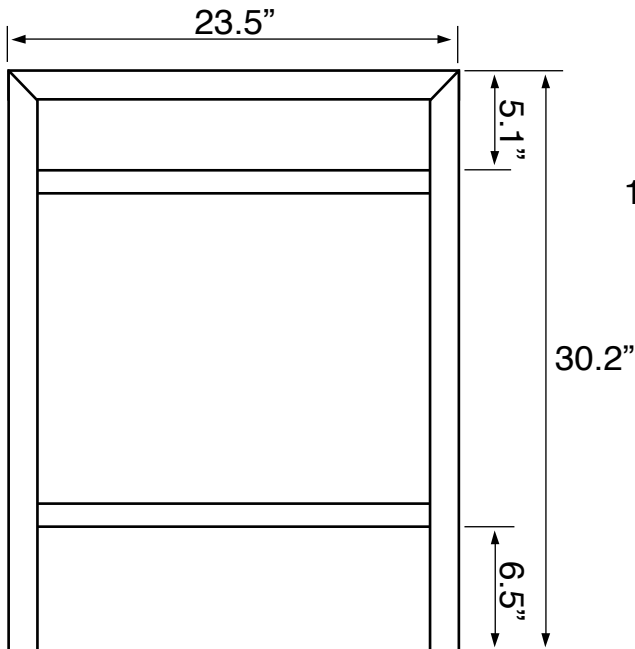

Features

- With overflow.
- Modern design.

Material

- White ceramic bathroom sink.
- Matte black stainless steel console stand.

Installation

- Console installation.

Configurations

- Single Hole.
- Three Hole (8-inch centers).
- No Hole.

Nameek's One-Year Limited Warranty

See website for warranty information details.

Technical Information

Bowl type:	Single
Installation:	Console
Bowl dimensions:	Length: 13.39"
	Width: 12.2"
	Depth: 3.54"
Drain hole:	1.75"
Faucet hole:	1.38"
Hole configurations:	0, 1, 3
Weight:	60 lbs