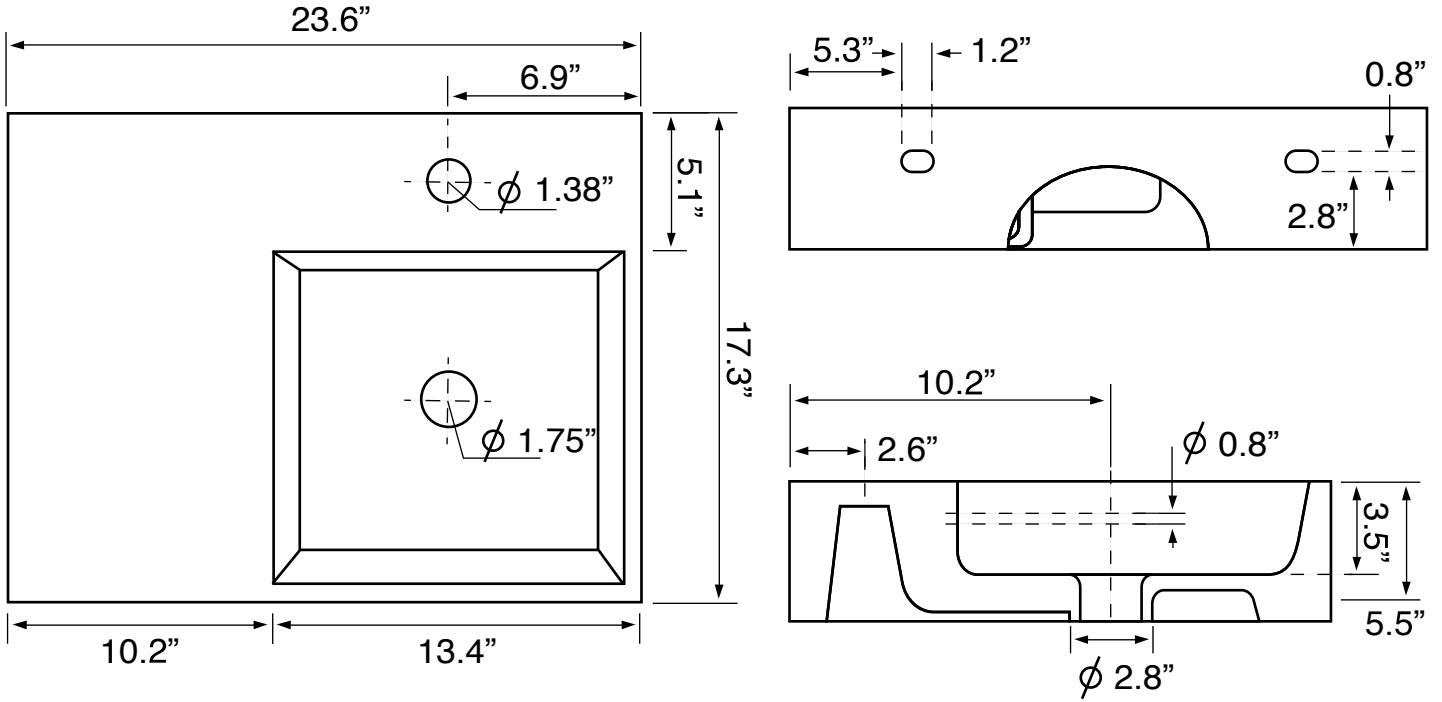

Features

- With overflow.
- Modern design.

Material

- White ceramic bathroom sink.
- Matte black stainless steel console stand.

Installation

- Console installation.

Configurations

- Single Hole.
- Three Hole (8-inch centers).
- No Hole.

Nameek's One-Year Limited Warranty

See website for warranty information details.

Technical Information

Bowl type:	Single
Installation:	Console
Bowl dimensions:	Length: 13.39"
	Width: 12.2"
	Depth: 3.54"
Drain hole:	1.75"
Faucet hole:	1.38"
Hole configurations:	0, 1, 3
Weight:	60 lbs