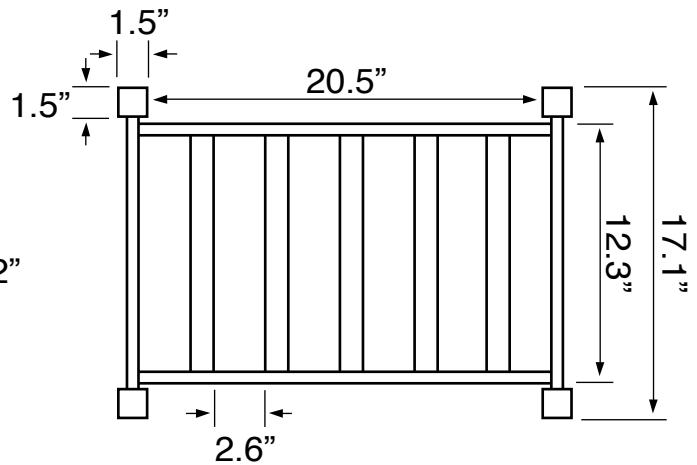

Features

- With overflow.
- Modern design.

Material

- White ceramic bathroom sink.
- Matte black stainless steel console stand.

Installation

- Console installation.

Configurations

- Single Hole.
- Three Hole (8-inch centers).
- No Hole.

Nameek's One-Year Limited Warranty

See website for warranty information details.

Technical Information

Bowl type:	Single
Installation:	Console
Bowl dimensions:	Length: 13.39"
	Width: 12.2"
	Depth: 3.54"
Drain hole:	1.75"
Faucet hole:	1.38"
Hole configurations:	0, 1, 3
Weight:	60 lbs