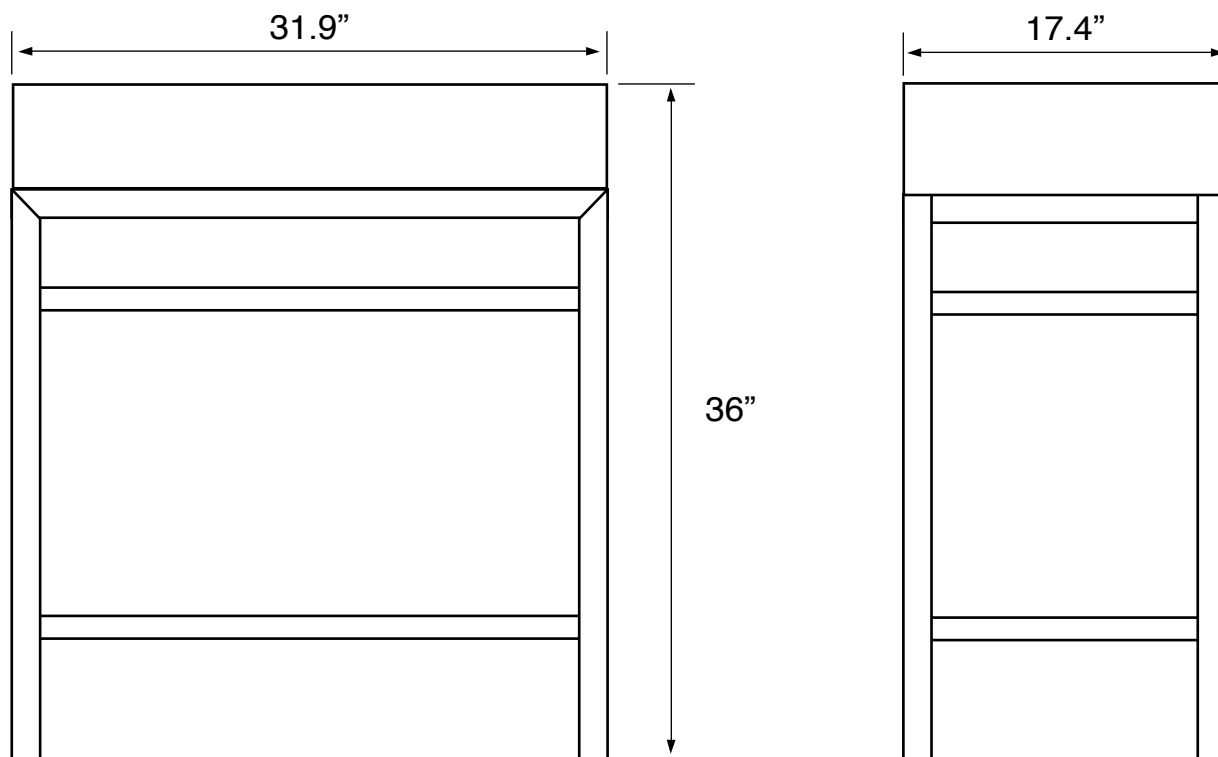

## Configurations

- Single Hole.
- Three Hole (8-inch centers).
- No Hole.

## Technical Information

Bowl type:	Single
Installation:	Console
Bowl dimensions:	Length: 19.49"
	Width: 12.2"
	Depth: 3.54"
Drain hole:	1.75"
Faucet hole:	1.38"
Hole configurations:	0, 1, 3
Weight:	65 lbs