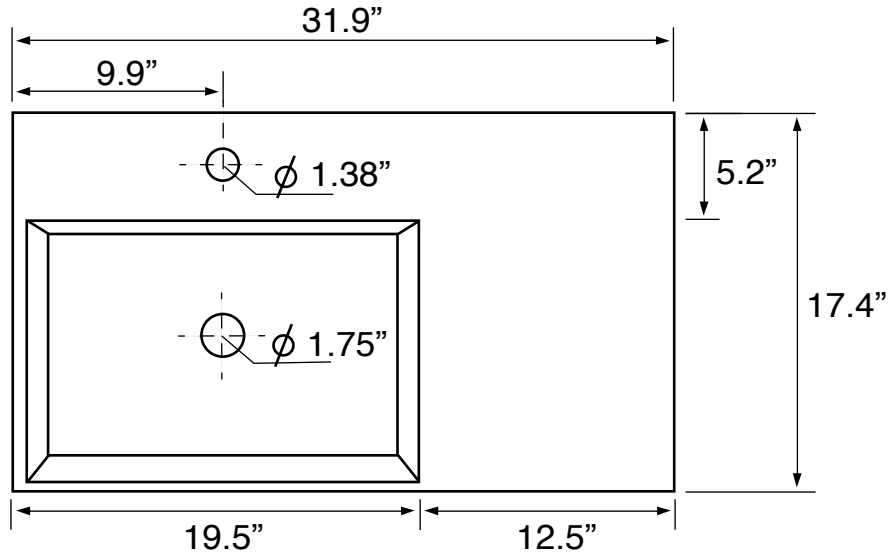

## Configurations

- Single Hole.
- Three Hole (8-inch centers).
- No Hole.

## Technical Information

Bowl type:	Single
Installation:	Console
Bowl dimensions:	Length: 19.49"
	Width: 12.2"
	Depth: 3.54"
Drain hole:	1.75"
Faucet hole:	1.38"
Hole configurations:	0, 1, 3
Weight:	65 lbs