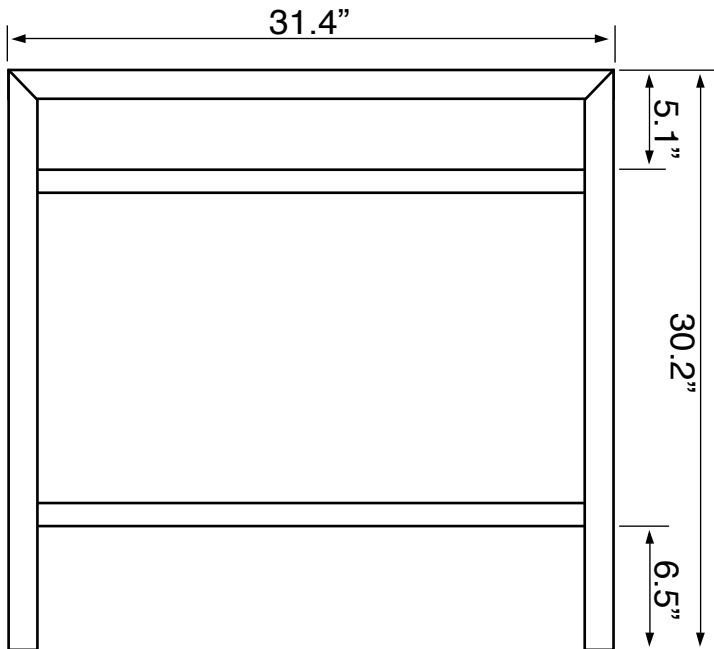

## Configurations

- Single Hole.
- Three Hole (8-inch centers).
- No Hole.

## Technical Information

Bowl type:	Single
Installation:	Console
Bowl dimensions:	Length: 19.49"
	Width: 12.2"
	Depth: 3.54"
Drain hole:	1.75"
Faucet hole:	1.38"
Hole configurations:	0, 1, 3
Weight:	65 lbs