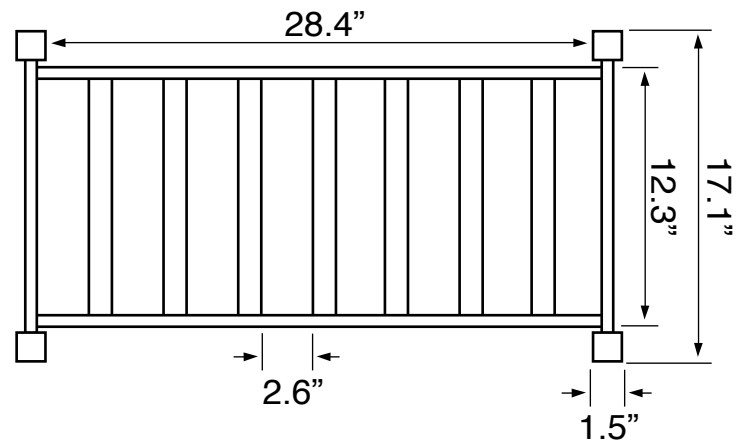

## Configurations

- Single Hole.
- Three Hole (8-inch centers).
- No Hole.

## Technical Information

Bowl type:	Single
Installation:	Console
Bowl dimensions:	Length: 19.49"
	Width: 12.2"
	Depth: 3.54"
Drain hole:	1.75"
Faucet hole:	1.38"
Hole configurations:	0, 1, 3
Weight:	65 lbs