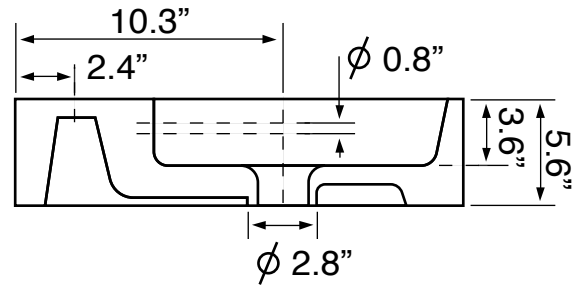

## Configurations

- Single Hole.
- Three Hole (8-inch centers).
- No Hole.

## Technical Information

Bowl type:	Single
Installation:	Console
Bowl dimensions:	Length: 19.49"
	Width: 12.2"
	Depth: 3.54"
Drain hole:	1.75"
Faucet hole:	1.38"
Hole configurations:	0, 1, 3
Weight:	65 lbs