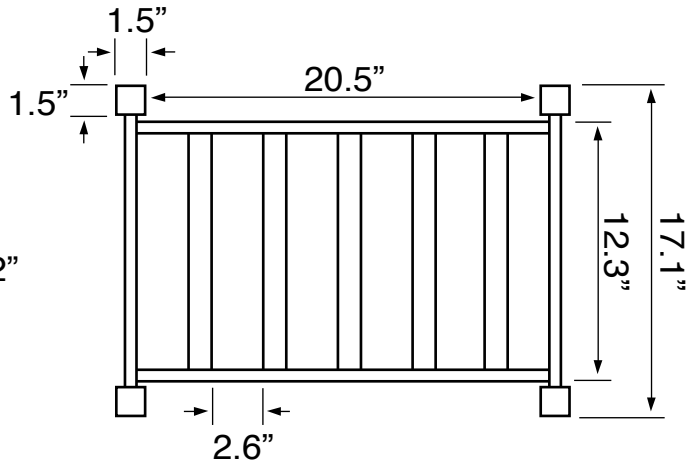

Features

- With overflow.
- Modern design.

Material

- White ceramic bathroom sink.
- Matte black stainless steel console stand.

Installation

- Console installation.

Configurations

- Single Hole.
- Three Hole (8-inch centers).
- No Hole.

Nameek's One-Year Limited Warranty

See website for warranty information details.

Technical Information

Bowl type:	Single
Installation:	Console
Bowl dimensions:	Length: 13.39" Width: 12.2" Depth: 3.54"
Drain hole:	1.75"
Faucet hole:	1.38"
Hole configurations:	0, 1, 3
Weight:	60 lbs