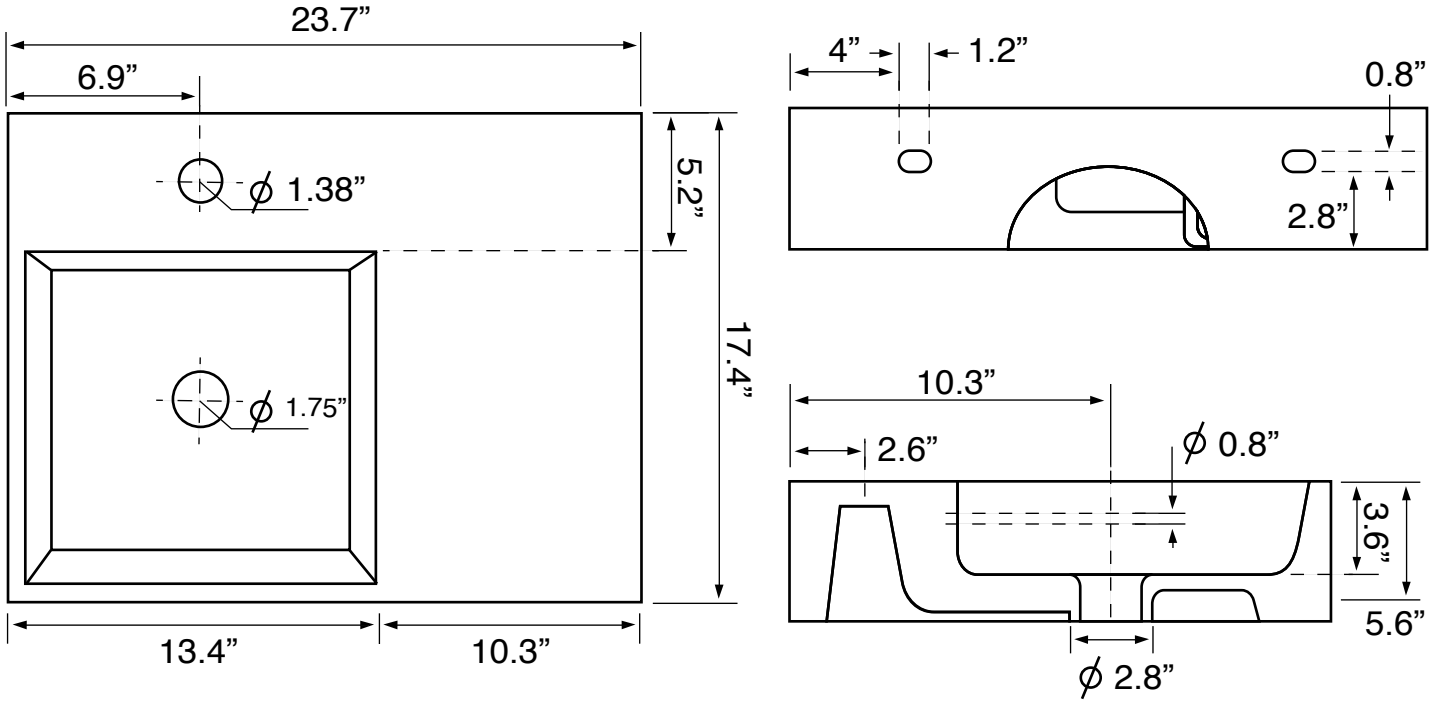

Features

- With overflow.
- Modern design.

Material

- White ceramic bathroom sink.
- Matte black stainless steel console stand.

Installation

- Console installation.

Configurations

- Single Hole.
- Three Hole (8-inch centers).
- No Hole.

Nameek's One-Year Limited Warranty

See website for warranty information details.

Technical Information

Bowl type:	Single
Installation:	Console
Bowl dimensions:	Length: 13.39" Width: 12.2" Depth: 3.54"
Drain hole:	1.75"
Faucet hole:	1.38"
Hole configurations:	0, 1, 3
Weight:	60 lbs