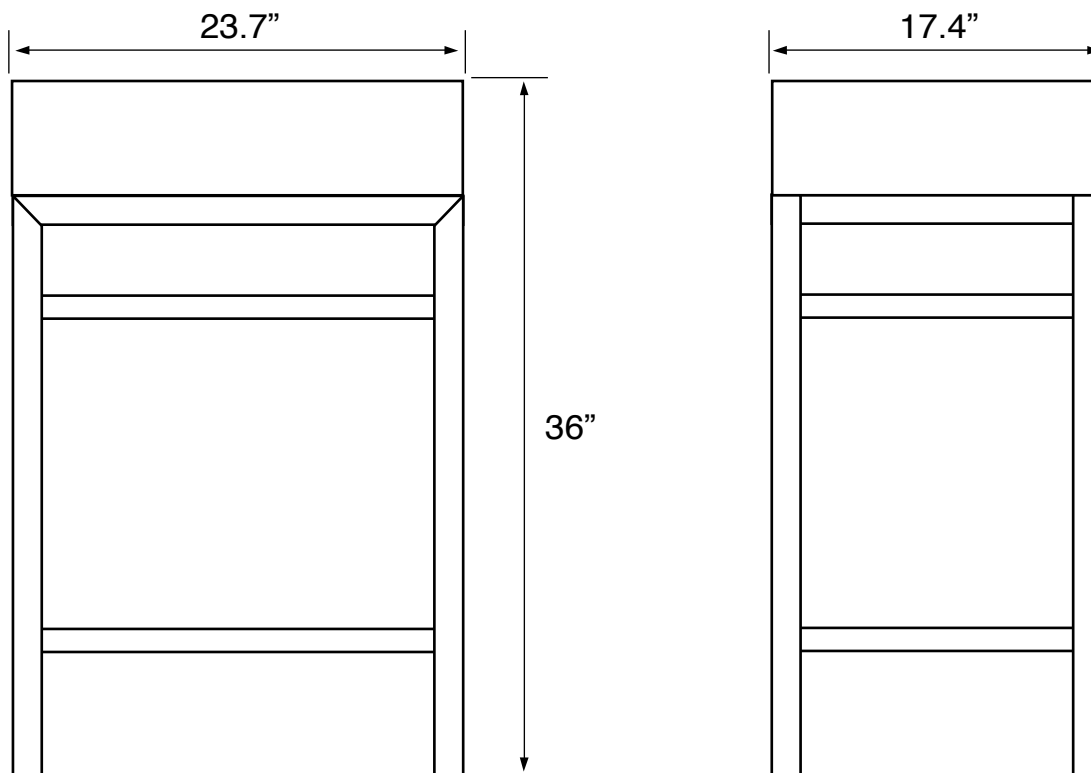

Features

- With overflow.
- Modern design.

Material

- White ceramic bathroom sink.
- Matte black stainless steel console stand.

Installation

- Console installation.

Configurations

- Single Hole.
- Three Hole (8-inch centers).
- No Hole.

Nameek's One-Year Limited Warranty

See website for warranty information details.

Technical Information

Bowl type:	Single
Installation:	Console
Bowl dimensions:	Length: 13.39" Width: 12.2" Depth: 3.54"
Drain hole:	1.75"
Faucet hole:	1.38"
Hole configurations:	0, 1, 3
Weight:	60 lbs