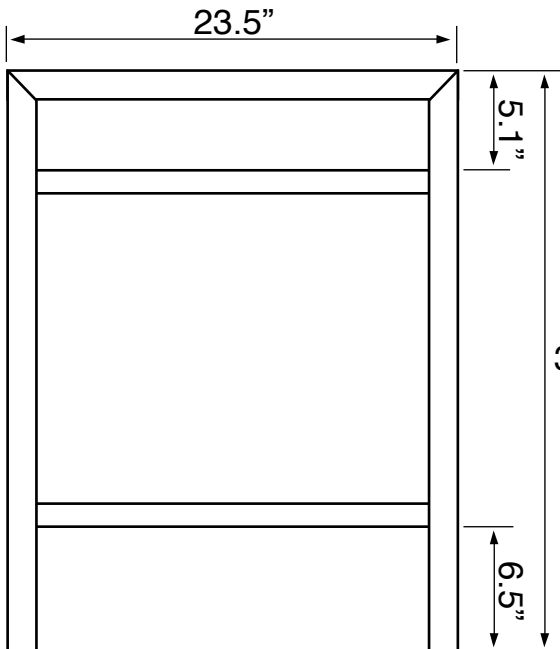

Features

- With overflow.
- Modern design.

Material

- White ceramic bathroom sink.
- Matte black stainless steel console stand.

Installation

- Console installation.

Configurations

- Single Hole.
- Three Hole (8-inch centers).
- No Hole.

Nameek's One-Year Limited Warranty

See website for warranty information details.

Technical Information

Bowl type:	Single
Installation:	Console
Bowl dimensions:	Length: 13.39" Width: 12.2" Depth: 3.54"
Drain hole:	1.75"
Faucet hole:	1.38"
Hole configurations:	0, 1, 3
Weight:	60 lbs