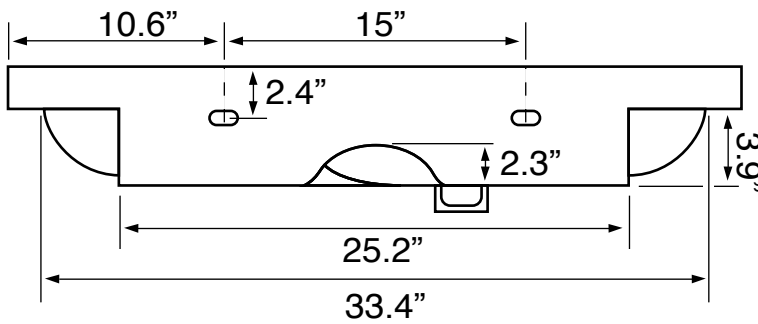

## Configurations

- Single Hole.
- Three Hole (special order).
- No Hole (special order).

## Technical Information

Bowl type:	Single
Installation:	Wall Mounted
Bowl dimensions:	Length: 17.7"
	Width: 13.2"
	Depth: 4.7"
Drain hole:	1.75"
Faucet hole:	1.38"
Hole configurations:	0, 1, 3
Weight:	130 lbs