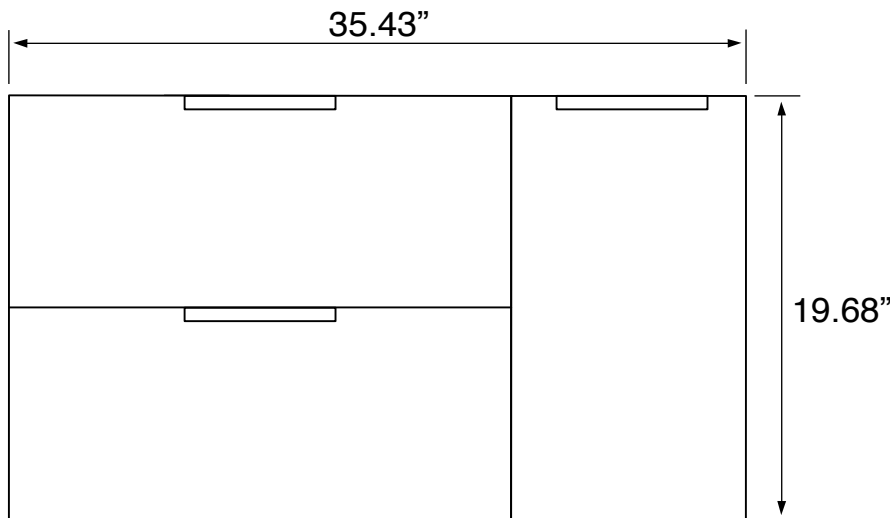

## Technical Information

Bowl type:	Single
Installation:	Wall Mounted
Bowl dimensions:	Length: 17.7"
	Width: 13.2"
	Depth: 4.7"
Drain hole:	1.75"
Faucet hole:	1.38"
Hole configurations:	0, 1, 3
Weight:	130 lbs