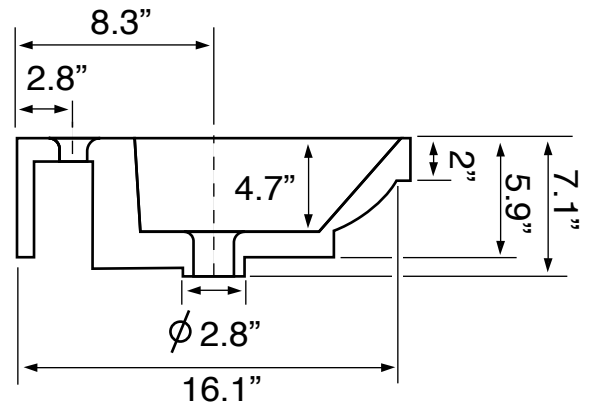

## Configurations

- Single Hole.
- Three Hole (special order).
- No Hole (special order).

## Technical Information

Bowl type:	Single
Installation:	Wall Mounted
Bowl dimensions:	Length: 17.7"
	Width: 13.2"
	Depth: 4.7"
Drain hole:	1.75"
Faucet hole:	1.38"
Hole configurations:	0, 1, 3
Weight:	130 lbs