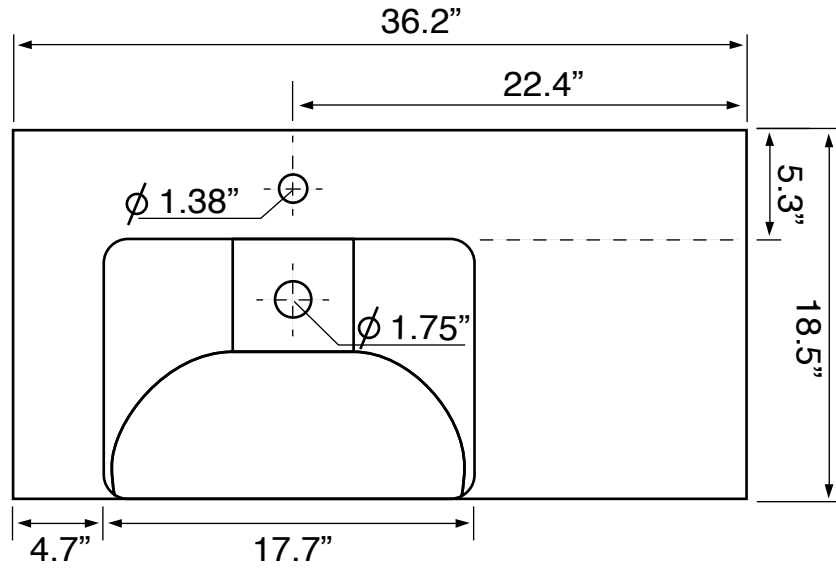

## Configurations

- Single Hole.
- Three Hole (special order).
- No Hole (special order).

## Technical Information

Bowl type:	Single
Installation:	Wall Mounted
Bowl dimensions:	Length: 17.7"
	Width: 13.2"
	Depth: 4.7"
Drain hole:	1.75"
Faucet hole:	1.38"
Hole configurations:	0, 1, 3
Weight:	130 lbs