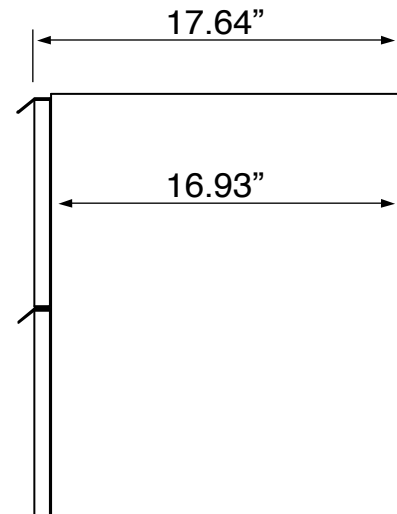

## Technical Information

Bowl type:	Single
Installation:	Wall Mounted
Bowl dimensions:	Length: 17.7"
	Width: 13.2"
	Depth: 4.7"
Drain hole:	1.75"
Faucet hole:	1.38"
Hole configurations:	0, 1, 3
Weight:	130 lbs