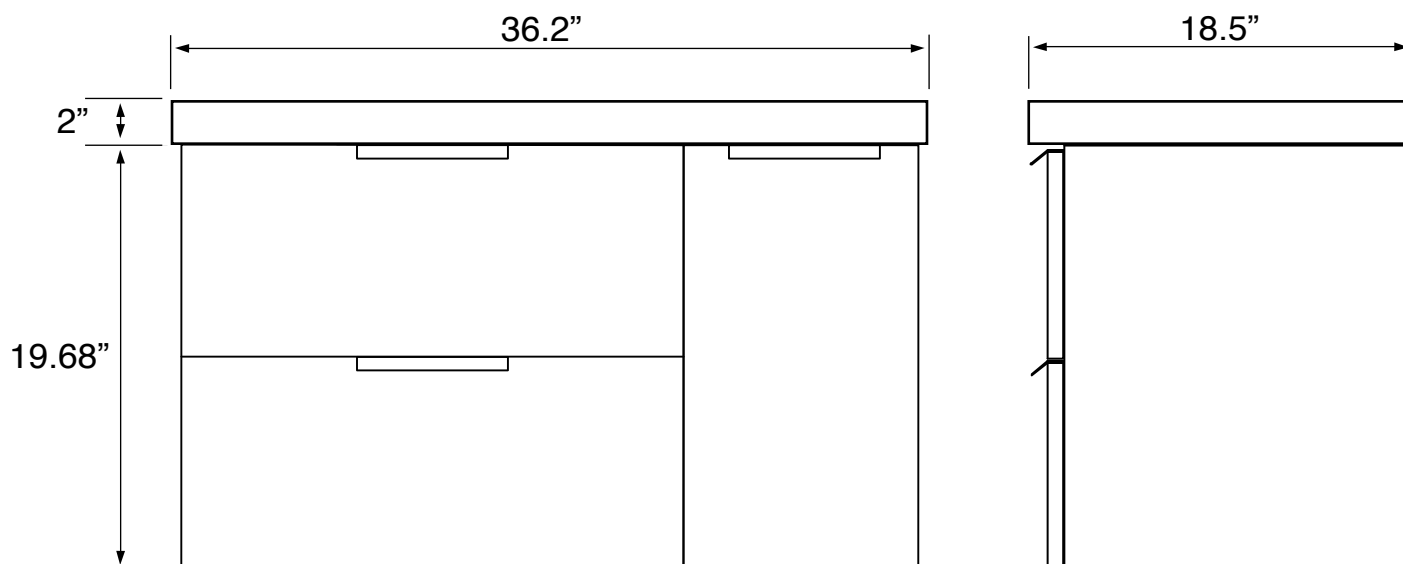

## Technical Information

Bowl type:	Single
Installation:	Wall Mounted
Bowl dimensions:	Length: 17.7"
	Width: 13.2"
	Depth: 4.7"
Drain hole:	1.75"
Faucet hole:	1.38"
Hole configurations:	0, 1, 3
Weight:	130 lbs