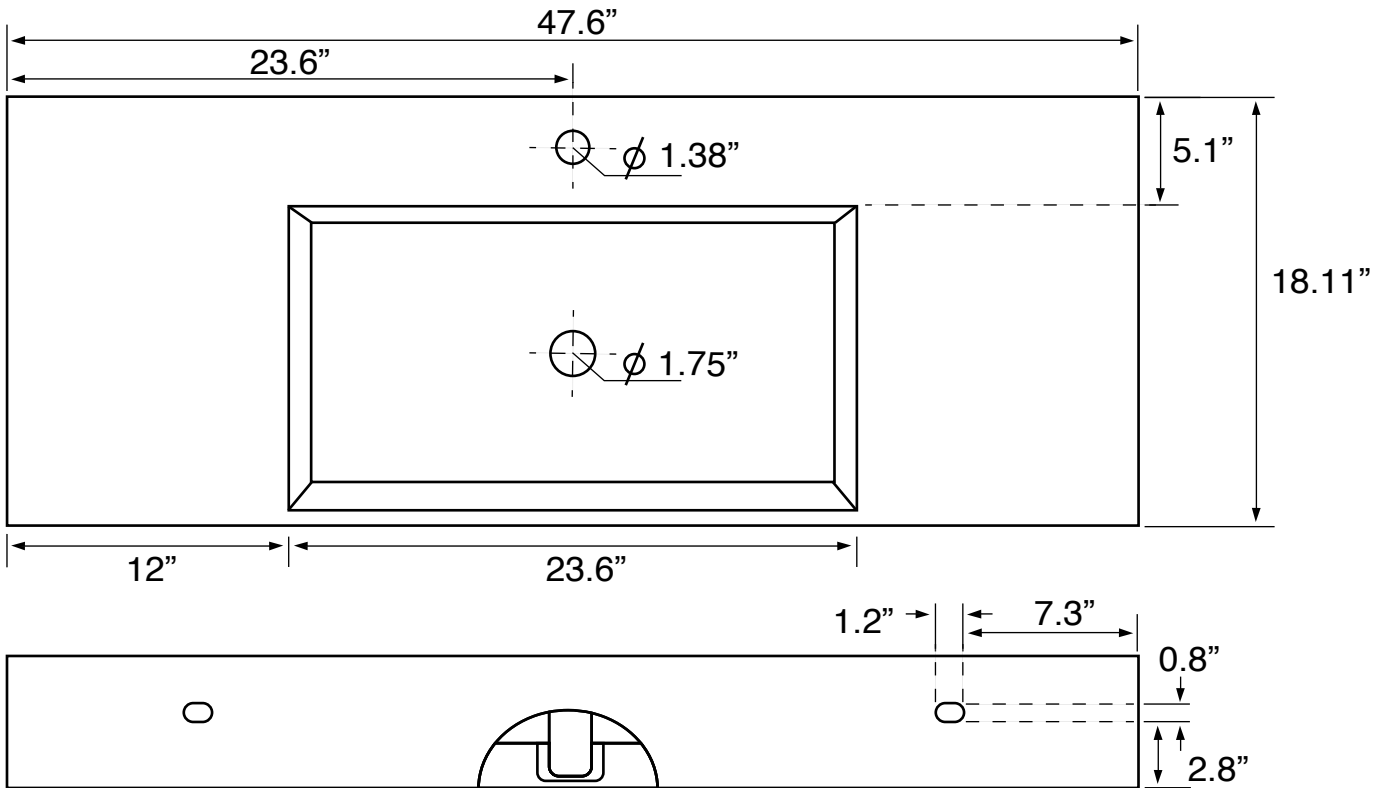

Material

- White ceramic integrated sink.
- Engineered wood vanity base.
- Matte black metal legs.

Installation

- Floor standing installation.

Configurations

- Single hole.
- No hole (special order).
- Three hole (special order).

Nameek's One-Year Limited Warranty

See website for warranty information details.

Vanity Cabinet Color/Finish Details

| Color | Description |
|---|--------------|
|  | Glossy White |

Technical Information

| | |
|----------------------|--|
| Bowl type: | Single |
| Installation: | Floor standing |
| Bowl dimensions: | Depth: 3.5" Width: 13" Length: 23.6" |
| Drain hole: | 1.75" |
| Faucet hole: | 1.38" |
| Hole configurations: | 0, 1, 3 |
| Weight: | 160 lbs |