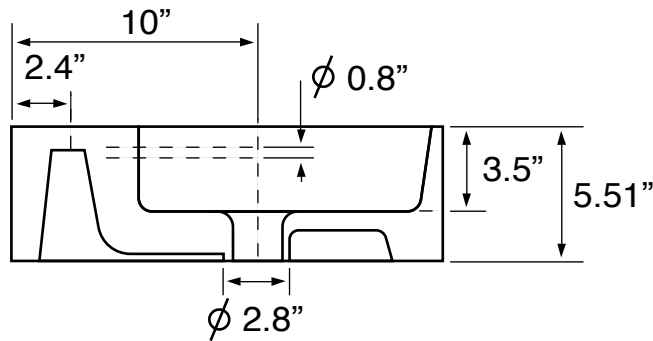

Material

- White ceramic integrated sink.
- Engineered wood vanity base.
- Matte black metal legs.

Installation

- Floor standing installation.

Configurations

- Single hole.
- No hole (special order).
- Three hole (special order).

Nameek's One-Year Limited Warranty

See website for warranty information details.

Vanity Cabinet Color/Finish Details

| Color | Description |
|---|--------------|
|  | Glossy White |

Technical Information

| | |
|----------------------|--|
| Bowl type: | Single |
| Installation: | Floor standing |
| Bowl dimensions: | Depth: 3.5" Width: 13" Length: 23.6" |
| Drain hole: | 1.75" |
| Faucet hole: | 1.38" |
| Hole configurations: | 0, 1, 3 |
| Weight: | 160 lbs |