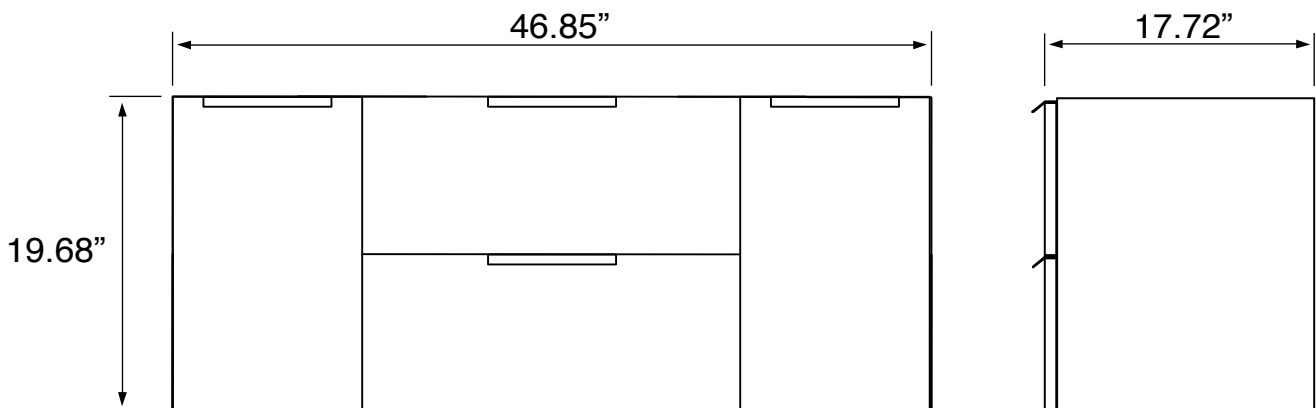

Material

- White ceramic integrated sink.
- Engineered wood vanity base.
- Matte black metal legs.

Installation

- Floor standing installation.

Configurations

- Single hole.
- No hole (special order).
- Three hole (special order).

Nameek's One-Year Limited Warranty

See website for warranty information details.

Vanity Cabinet Color/Finish Details

| Color | Description |
|---|--------------|
|  | Glossy White |

Technical Information

| | |
|----------------------|--|
| Bowl type: | Single |
| Installation: | Floor standing |
| Bowl dimensions: | Depth: 3.5" Width: 13" Length: 23.6" |
| Drain hole: | 1.75" |
| Faucet hole: | 1.38" |
| Hole configurations: | 0, 1, 3 |
| Weight: | 160 lbs |