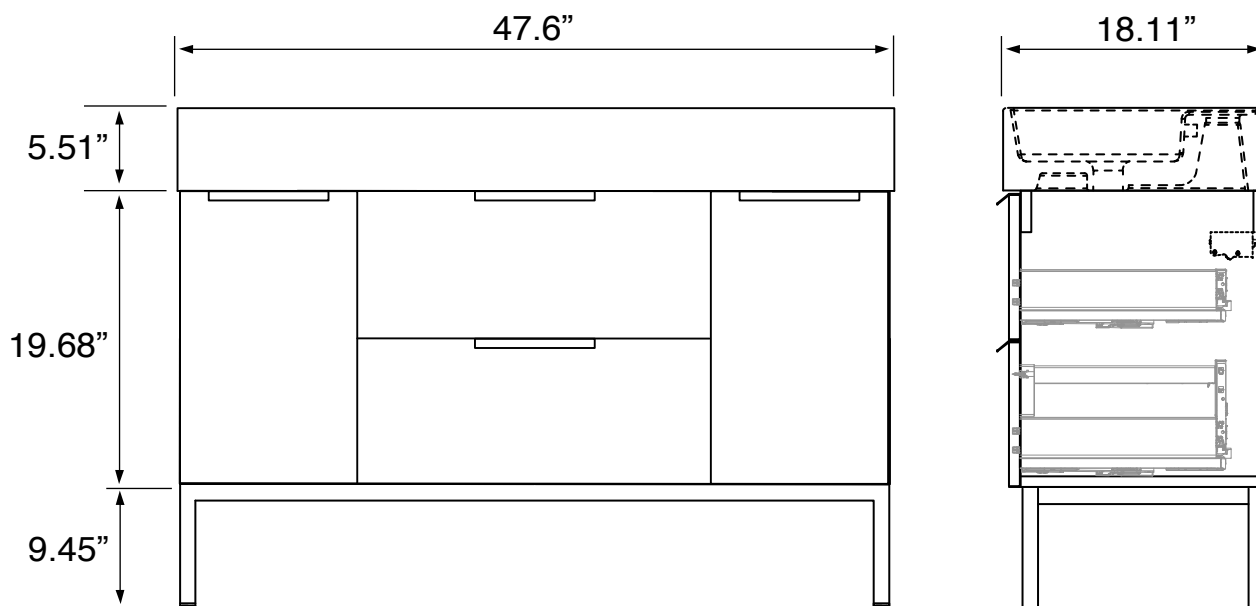

Material

- White ceramic integrated sink.
- Engineered wood vanity base.
- Matte black metal legs.

Installation

- Floor standing installation.

Configurations

- Single hole.
- No hole (special order).
- Three hole (special order).

Nameek's One-Year Limited Warranty

See website for warranty information details.

Vanity Cabinet Color/Finish Details

| Color | Description |
|---|--------------|
|  | Glossy White |

Technical Information

| | |
|----------------------|--|
| Bowl type: | Single |
| Installation: | Floor standing |
| Bowl dimensions: | Depth: 3.5" Width: 13" Length: 23.6" |
| Drain hole: | 1.75" |
| Faucet hole: | 1.38" |
| Hole configurations: | 0, 1, 3 |
| Weight: | 160 lbs |