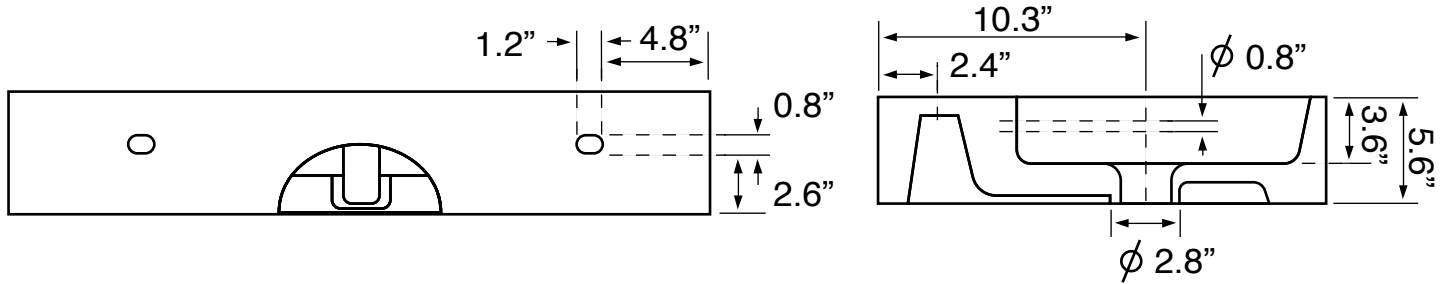

## Configurations

- Single hole.
- No hole (special order).
- Three hole (special order).

## Technical Information

Bowl type:	Single
Installation:	Wall mounted
Bowl dimensions:	Depth: 3.6" Width: 12.2" Length: 15.8"
Drain hole:	1.75"
Faucet hole:	1.38"
Hole configurations:	0, 1, 3
Weight:	130 lbs