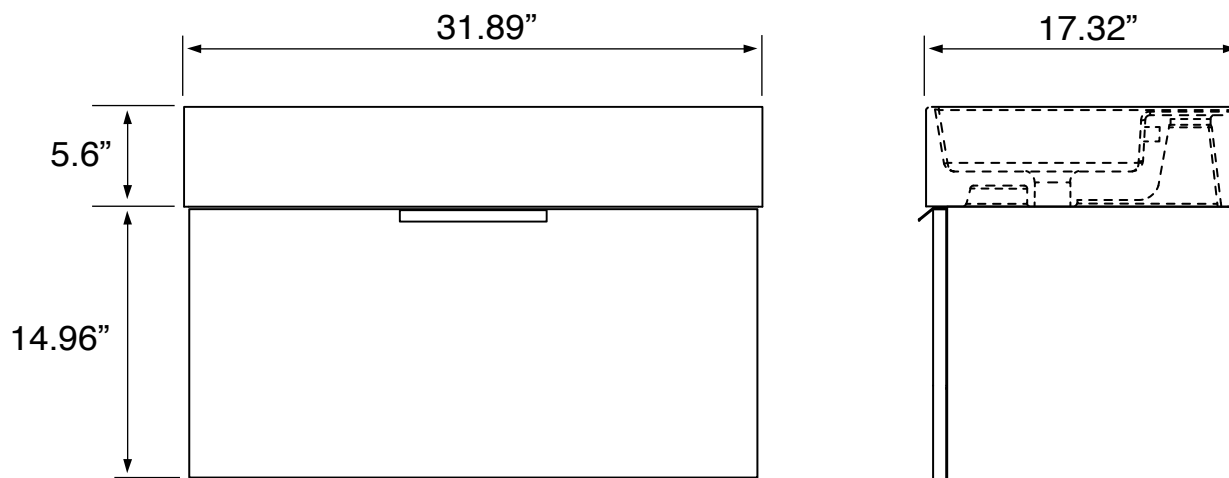

## Installation

- Wall mounted installation.

## Configurations

- Single hole.
- No hole (special order).
- Three hole (special order).

## Technical Information

Bowl type:	Single
Installation:	Wall mounted
Bowl dimensions:	Depth: 3.6" Width: 12.2" Length: 15.8"
Drain hole:	1.75"
Faucet hole:	1.38"
Hole configurations:	0, 1, 3
Weight:	130 lbs