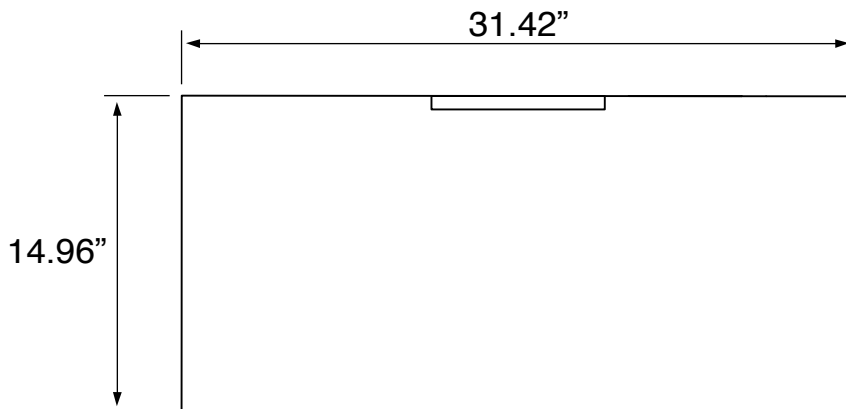

## Configurations

- Single hole.
- No hole (special order).
- Three hole (special order).

## Technical Information

Bowl type:	Single
Installation:	Wall mounted
Bowl dimensions:	Depth: 3.6" Width: 12.2" Length: 15.8"
Drain hole:	1.75"
Faucet hole:	1.38"
Hole configurations:	0, 1, 3
Weight:	130 lbs