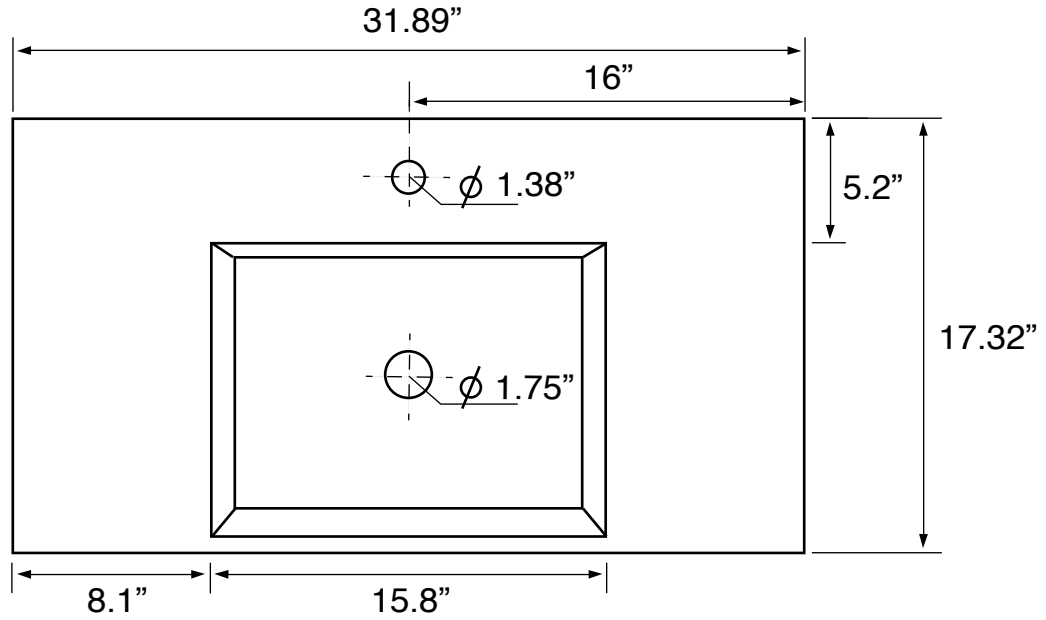

## Configurations

- Single hole.
- No hole (special order).
- Three hole (special order).

## Technical Information

Bowl type:	Single
Installation:	Wall mounted
Bowl dimensions:	Depth: 3.6" Width: 12.2" Length: 15.8"
Drain hole:	1.75"
Faucet hole:	1.38"
Hole configurations:	0, 1, 3
Weight:	130 lbs