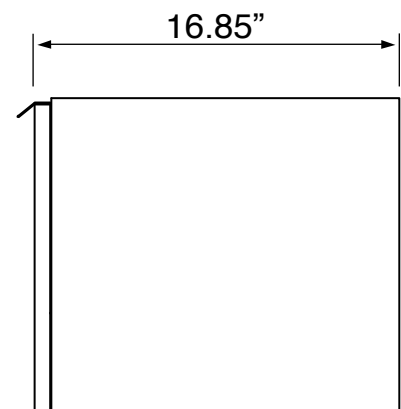

## Configurations

- Single hole.
- No hole (special order).
- Three hole (special order).

## Technical Information

Bowl type:	Single
Installation:	Wall mounted
Bowl dimensions:	Depth: 3.6" Width: 12.2" Length: 15.8"
Drain hole:	1.75"
Faucet hole:	1.38"
Hole configurations:	0, 1, 3
Weight:	130 lbs