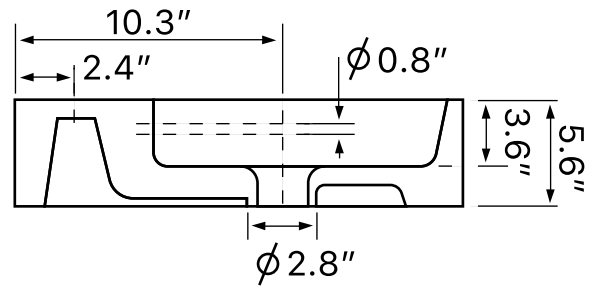

## Configurations

- Single hole.
- No hole (special order).
- Three hole (special order).

## Technical Information

Bowl type:	Single
Installation:	Wall mounted
Bowl dimensions:	Depth: 3.6" Width: 12.2" Length: 15.8"
Drain hole:	1.75"
Faucet hole:	1.38"
Hole configurations:	0, 1, 3
Weight:	130 lbs