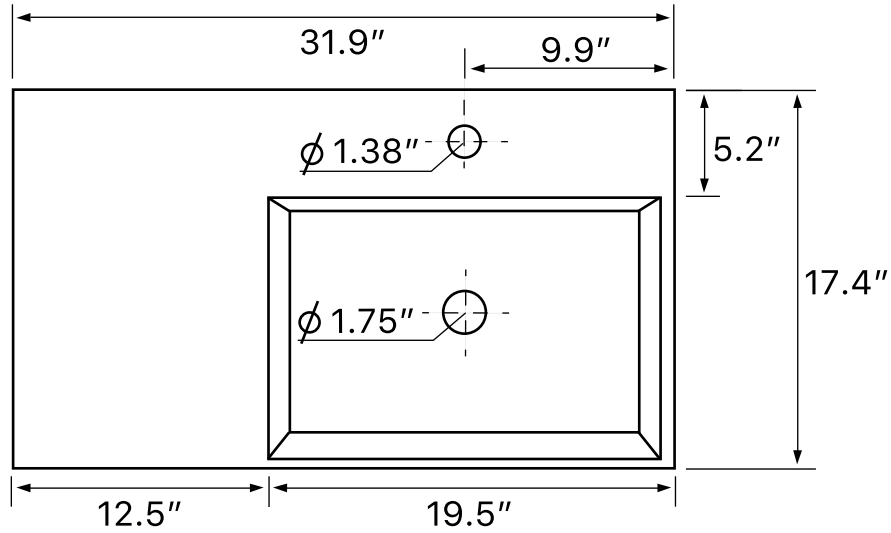

## Configurations

- Single hole.
- No hole (special order).
- Three hole (special order).

## Technical Information

Bowl type:	Single
Installation:	Wall mounted
Bowl dimensions:	Depth: 3.6" Width: 12.2" Length: 15.8"
Drain hole:	1.75"
Faucet hole:	1.38"
Hole configurations:	0, 1, 3
Weight:	130 lbs