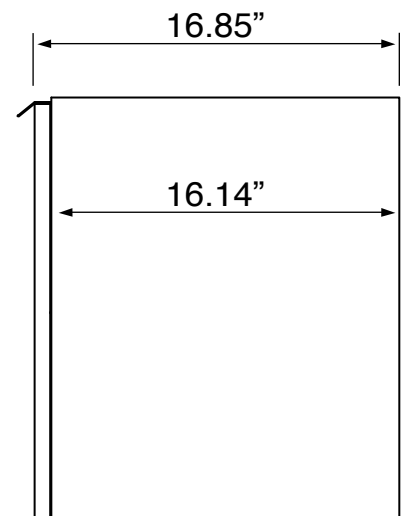

## Configurations

- Single hole.
- No hole (special order).
- Three hole (special order).

## Technical Information

Bowl type:	Single
Installation:	Wall mounted
Bowl dimensions:	Depth: 3.6" Width: 12.2" Length: 15.8"
Drain hole:	1.75"
Faucet hole:	1.38"
Hole configurations:	0, 1, 3
Weight:	130 lbs