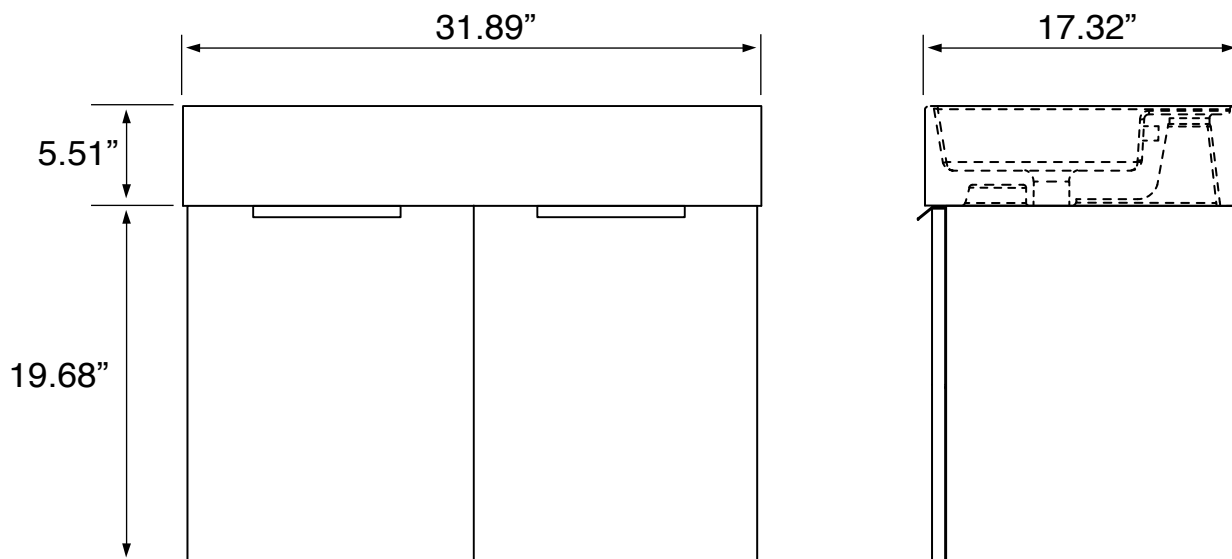

## Installation

- Wall mounted installation.

## Configurations

- Single hole.
- No hole (special order).
- Three hole (special order).

## Technical Information

Bowl type:	Single
Installation:	Wall mounted
Bowl dimensions:	Depth: 3.6" Width: 12.2" Length: 15.8"
Drain hole:	1.75"
Faucet hole:	1.38"
Hole configurations:	0, 1, 3
Weight:	130 lbs