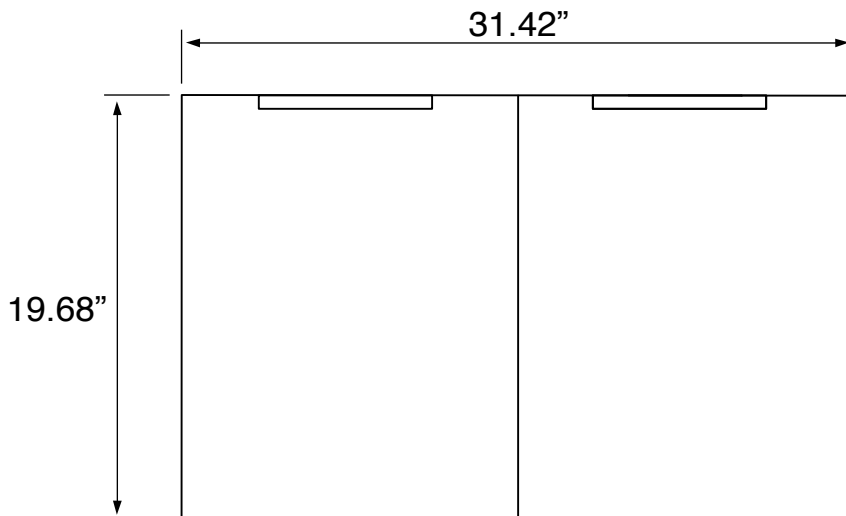

## Configurations

- Single hole.
- No hole (special order).
- Three hole (special order).

## Technical Information

Bowl type:	Single
Installation:	Wall mounted
Bowl dimensions:	Depth: 3.6" Width: 12.2" Length: 15.8"
Drain hole:	1.75"
Faucet hole:	1.38"
Hole configurations:	0, 1, 3
Weight:	130 lbs