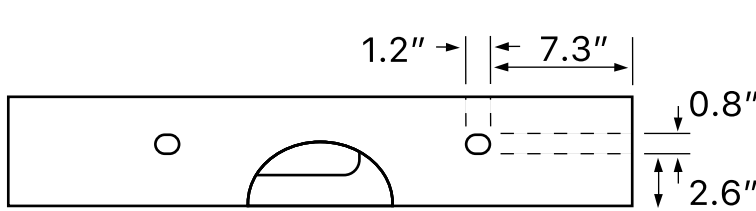

## Configurations

- Single hole.
- No hole (special order).
- Three hole (special order).

## Technical Information

Bowl type:	Single
Installation:	Wall mounted
Bowl dimensions:	Depth: 3.6" Width: 12.2" Length: 15.8"
Drain hole:	1.75"
Faucet hole:	1.38"
Hole configurations:	0, 1, 3
Weight:	130 lbs