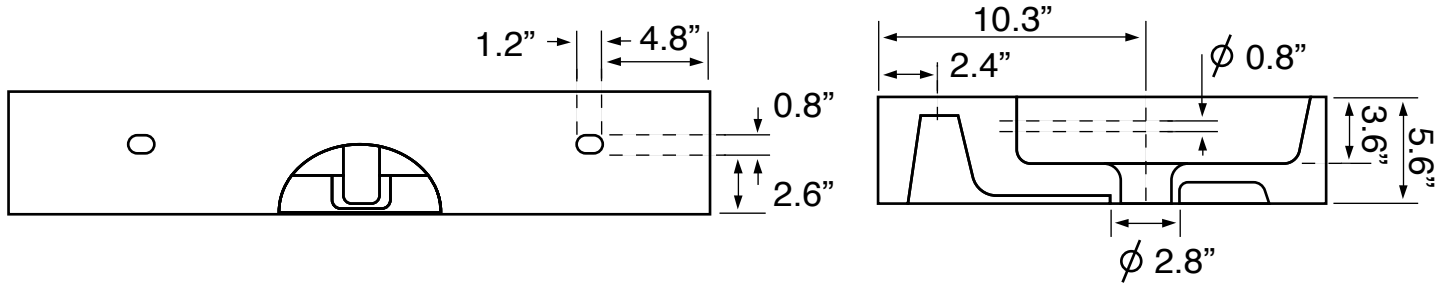

Installation

- Wall mounted installation.

Configurations

- Single hole.
- No hole (special order).
- Three hole (special order).

Nameek's One-Year Limited Warranty

See website for warranty information details.

Vanity Cabinet Color/Finish Details

Color	Description
	Glossy White

Technical Information

Bowl type:	Single
Installation:	Wall mounted
Bowl dimensions:	Depth: 3.6"
	Width: 12.2"
	Length: 15.8"
Drain hole:	1.75"
Faucet hole:	1.38"
Hole configurations:	0, 1, 3
Weight:	130 lbs