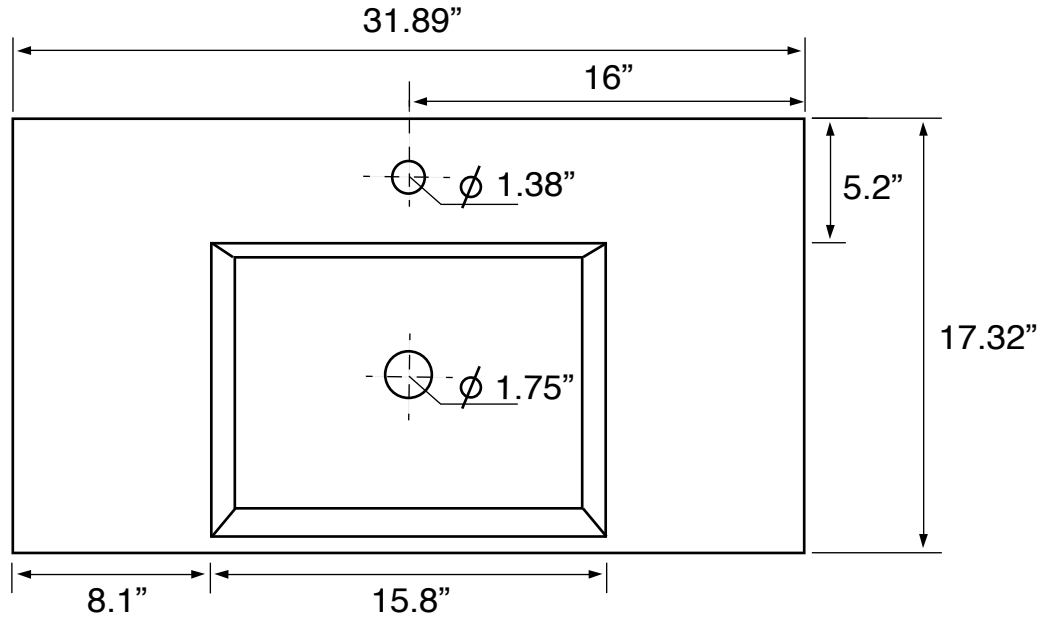

Installation

- Wall mounted installation.

Configurations

- Single hole.
- No hole (special order).
- Three hole (special order).

Nameek's One-Year Limited Warranty

See website for warranty information details.

Vanity Cabinet Color/Finish Details

Color	Description
	Glossy White

Technical Information

Bowl type:	Single
Installation:	Wall mounted
Bowl dimensions:	Depth: 3.6"
	Width: 12.2"
	Length: 15.8"
Drain hole:	1.75"
Faucet hole:	1.38"
Hole configurations:	0, 1, 3
Weight:	130 lbs