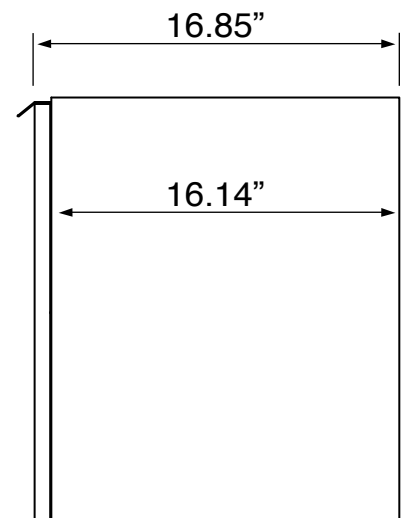

Vanity Cabinet Color/Finish Details

Color	Description
	Glossy White

Technical Information

Bowl type:	Single
Installation:	Wall mounted
Bowl dimensions:	Depth: 3.6"
	Width: 12.2"
	Length: 15.8"
Drain hole:	1.75"
Faucet hole:	1.38"
Hole configurations:	0, 1, 3
Weight:	130 lbs