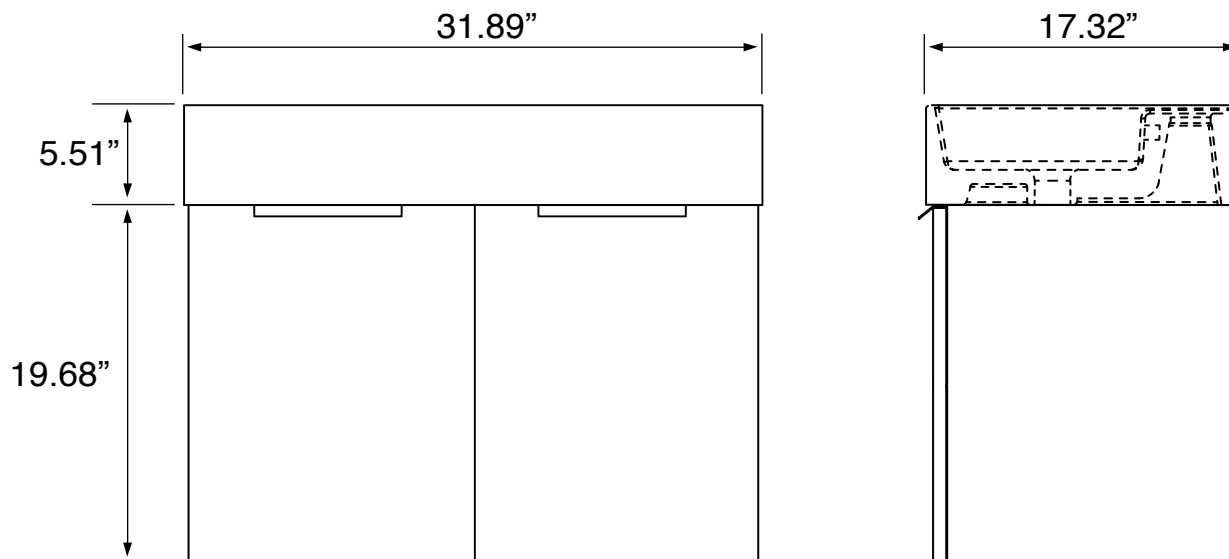

Installation

- Wall mounted installation.

Configurations

- Single hole.
- No hole (special order).
- Three hole (special order).

Nameek's One-Year Limited Warranty

See website for warranty information details.

Vanity Cabinet Color/Finish Details

Color	Description
	Glossy White

Technical Information

Bowl type:	Single
Installation:	Wall mounted
Bowl dimensions:	Depth: 3.6"
	Width: 12.2"
	Length: 15.8"
Drain hole:	1.75"
Faucet hole:	1.38"
Hole configurations:	0, 1, 3
Weight:	130 lbs