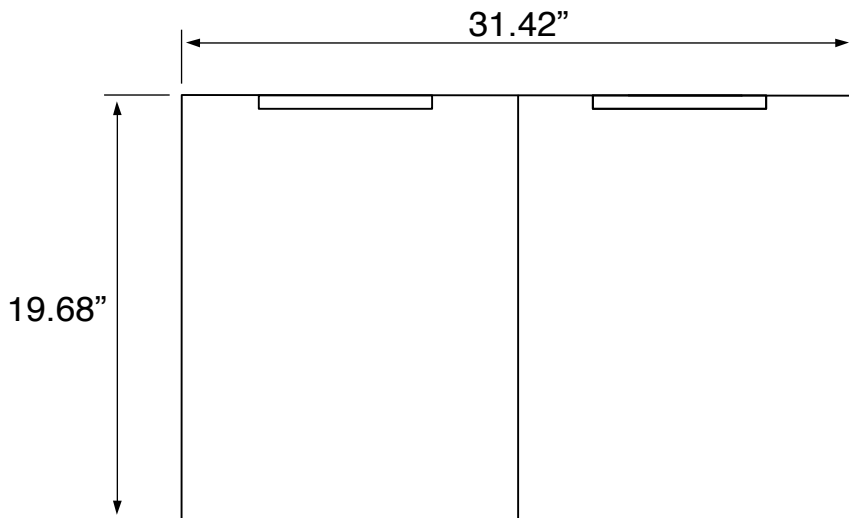

Vanity Cabinet Color/Finish Details

Color	Description
	Glossy White

Technical Information

Bowl type:	Single
Installation:	Wall mounted
Bowl dimensions:	Depth: 3.6"
	Width: 12.2"
	Length: 15.8"
Drain hole:	1.75"
Faucet hole:	1.38"
Hole configurations:	0, 1, 3
Weight:	130 lbs