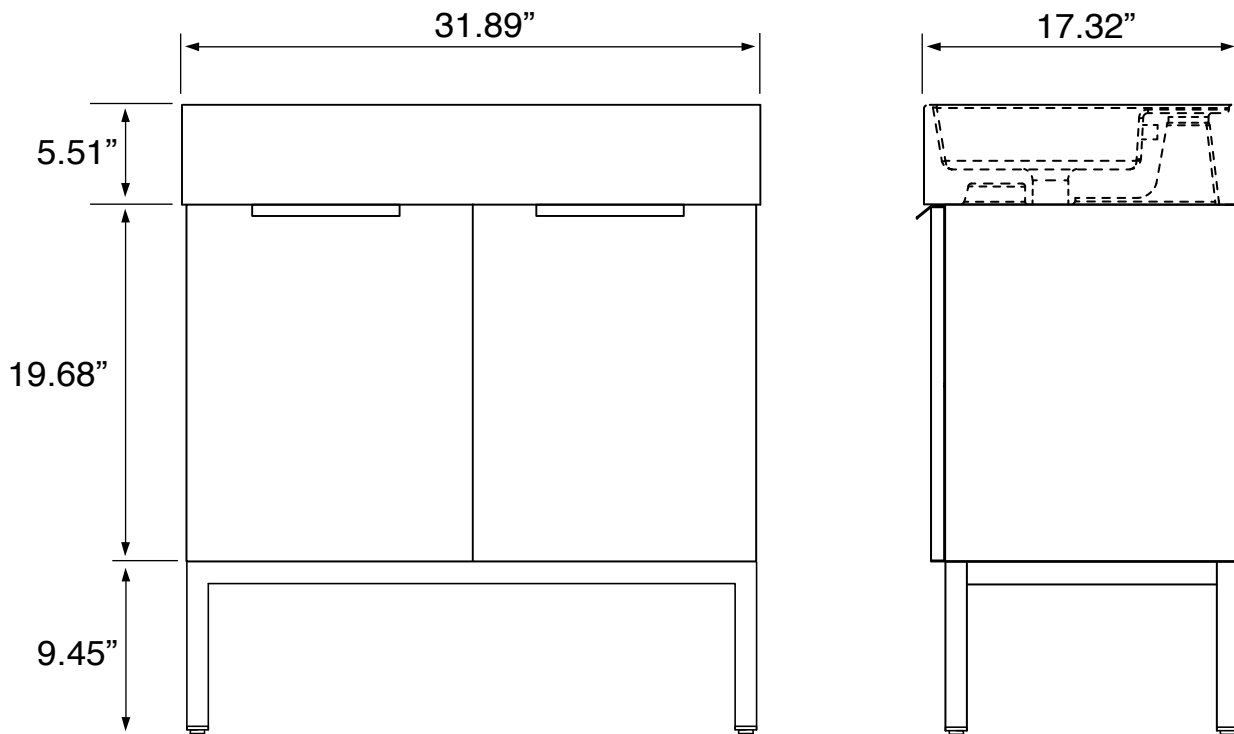

Features

- Modern design.
- Ceramic sink with overflow.
- Sink features counter space.
- Water resistant exterior vanity panels.
- 2 Soft-closing doors.
- Matte black cabinet handles.

Material

- White ceramic integrated sink.
- Engineered wood vanity base.
- Matte black metal legs.

Installation

- Floor standing installation.

Configurations

- Single hole.
- No hole (special order).
- Three hole (special order).

Nameek's One-Year Limited Warranty

See website for warranty information details.

Vanity Cabinet Color/Finish Details

Color	Description
	Glossy White

Technical Information

Bowl type:	Single
Installation:	Floor standing
Bowl dimensions:	Depth: 3.6" Width: 12.2" Length: 15.8"
Drain hole:	1.75"
Faucet hole:	1.38"
Hole configurations:	0, 1, 3
Weight:	140 lbs