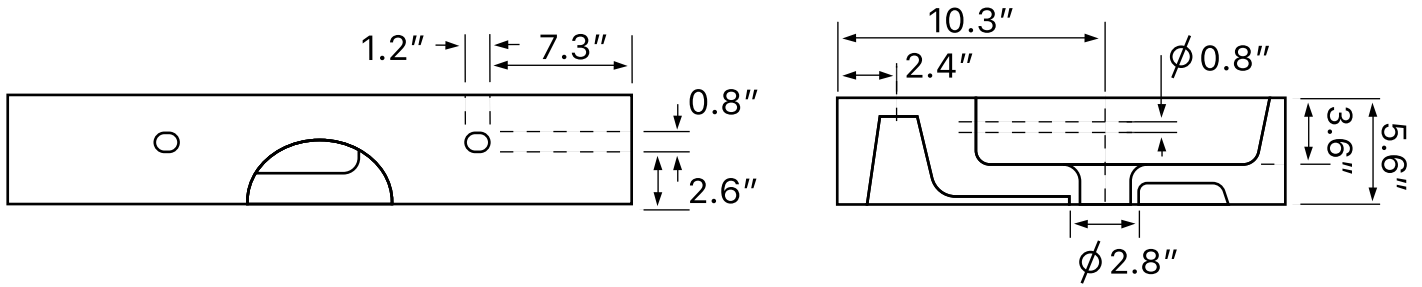

Installation

- Floor standing installation.

Configurations

- Single hole.
- No hole (special order).
- Three hole (special order).

Nameek's One-Year Limited Warranty

See website for warranty information details.

Vanity Cabinet Color/Finish Details

Color	Description
	Glossy White

Technical Information

Bowl type:	Single
Installation:	Floor standing
Bowl dimensions:	Depth: 3.6" Width: 12.2" Length: 15.8"
Drain hole:	1.75"
Faucet hole:	1.38"
Hole configurations:	0, 1, 3
Weight:	140 lbs