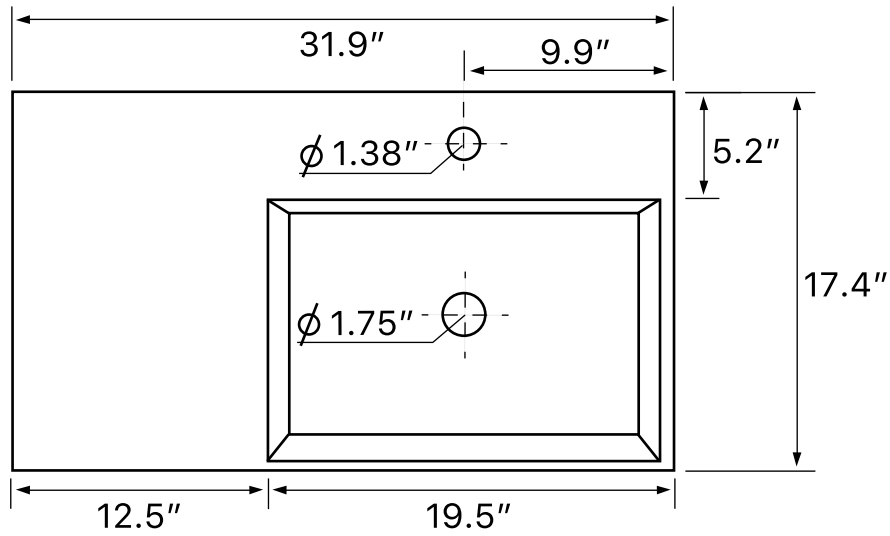

Installation

- Floor standing installation.

Configurations

- Single hole.
- No hole (special order).
- Three hole (special order).

Nameek's One-Year Limited Warranty

See website for warranty information details.

Vanity Cabinet Color/Finish Details

Color	Description
	Glossy White

Technical Information

Bowl type:	Single
Installation:	Floor standing
Bowl dimensions:	Depth: 3.6" Width: 12.2" Length: 15.8"
Drain hole:	1.75"
Faucet hole:	1.38"
Hole configurations:	0, 1, 3
Weight:	140 lbs