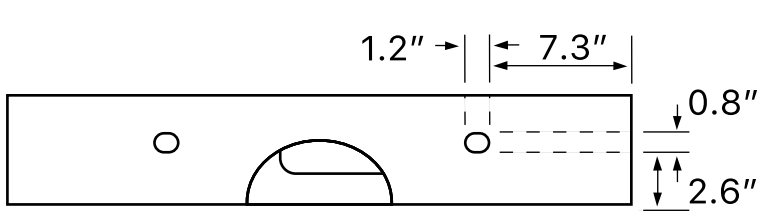

Vanity Cabinet Color/Finish Details

Color

Description

Glossy White

Technical Information

Bowl type:	Single
Installation:	Floor standing
Bowl dimensions:	Depth: 3.6" Width: 12.2" Length: 15.8"
Drain hole:	1.75"
Faucet hole:	1.38"
Hole configurations:	0, 1, 3
Weight:	140 lbs