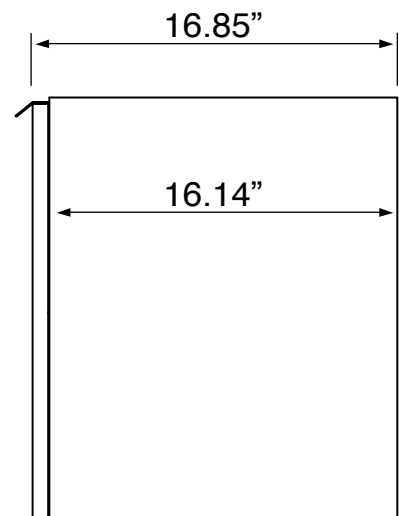

Vanity Cabinet Color/Finish Details

Color

Description

Glossy White

Technical Information

Bowl type:	Single
Installation:	Floor standing
Bowl dimensions:	Depth: 3.6" Width: 12.2" Length: 15.8"
Drain hole:	1.75"
Faucet hole:	1.38"
Hole configurations:	0, 1, 3
Weight:	140 lbs