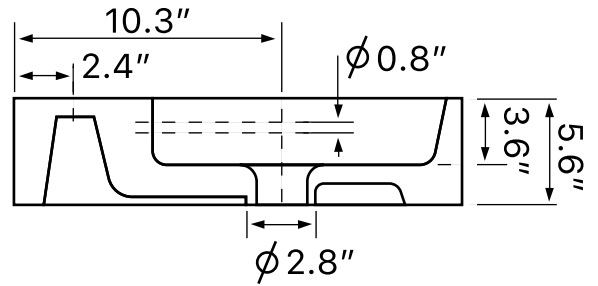

Installation

- Floor standing installation.

Configurations

- Single hole.
- No hole (special order).
- Three hole (special order).

Nameek's One-Year Limited Warranty

See website for warranty information details.

Vanity Cabinet Color/Finish Details

Color

Description

Glossy White

Technical Information

Bowl type:	Single
Installation:	Floor standing
Bowl dimensions:	Depth: 3.6" Width: 12.2" Length: 15.8"
Drain hole:	1.75"
Faucet hole:	1.38"
Hole configurations:	0, 1, 3
Weight:	140 lbs