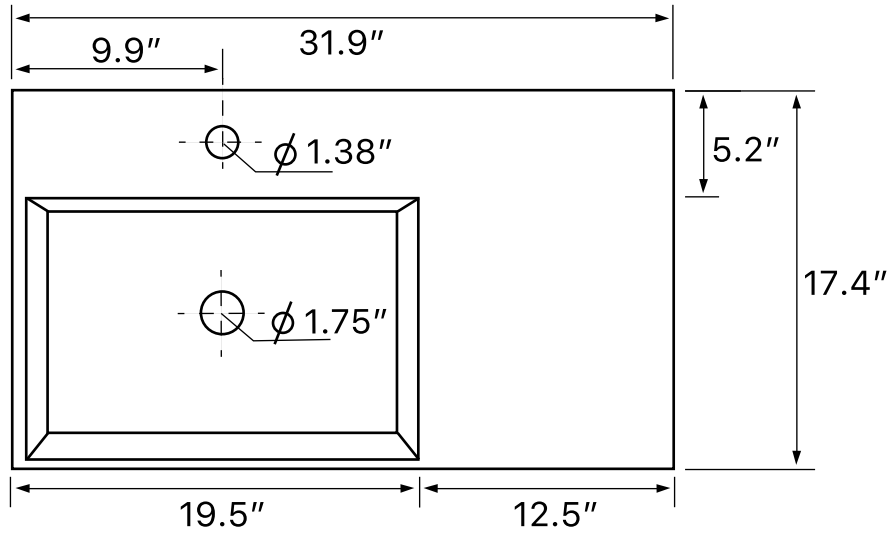

Installation

- Floor standing installation.

Configurations

- Single hole.
- No hole (special order).
- Three hole (special order).

Nameek's One-Year Limited Warranty

See website for warranty information details.

Vanity Cabinet Color/Finish Details

Color

Description

Glossy White

Technical Information

Bowl type:	Single
Installation:	Floor standing
Bowl dimensions:	Depth: 3.6" Width: 12.2" Length: 15.8"
Drain hole:	1.75"
Faucet hole:	1.38"
Hole configurations:	0, 1, 3
Weight:	140 lbs