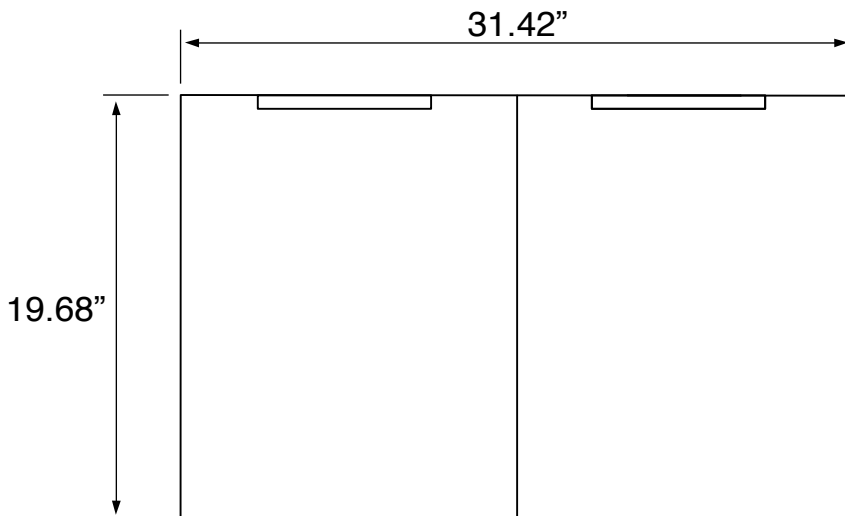

Vanity Cabinet Color/Finish Details

Color

Description

Glossy White

Technical Information

Bowl type:	Single
Installation:	Floor standing
Bowl dimensions:	Depth: 3.6" Width: 12.2" Length: 15.8"
Drain hole:	1.75"
Faucet hole:	1.38"
Hole configurations:	0, 1, 3
Weight:	140 lbs