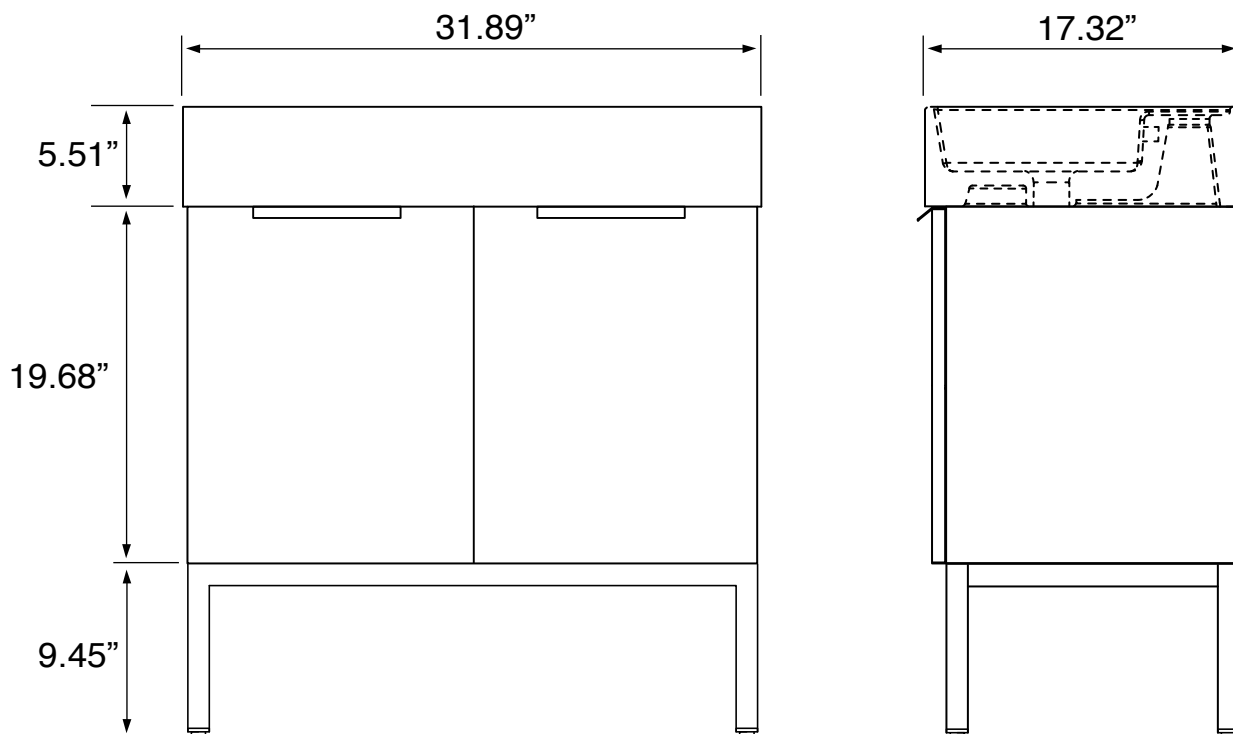

Vanity Cabinet Color/Finish Details

Color

Description

Glossy White

Technical Information

Bowl type:	Single
Installation:	Floor standing
Bowl dimensions:	Depth: 3.6" Width: 12.2" Length: 15.8"
Drain hole:	1.75"
Faucet hole:	1.38"
Hole configurations:	0, 1, 3
Weight:	140 lbs