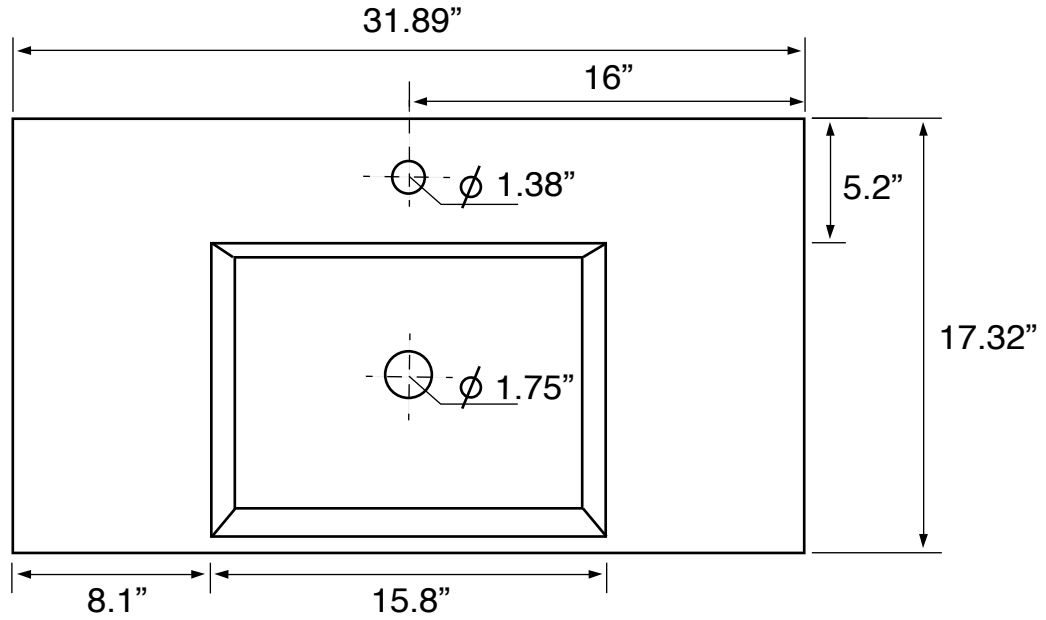

Installation

- Floor standing installation.

Configurations

- Single hole.
- No hole (special order).
- Three hole (special order).

Nameek's One-Year Limited Warranty

See website for warranty information details.

Vanity Cabinet Color/Finish Details

Color	Description
	Glossy White

Technical Information

Bowl type:	Single
Installation:	Floor standing
Bowl dimensions:	Depth: 3.6" Width: 12.2" Length: 15.8"
Drain hole:	1.75"
Faucet hole:	1.38"
Hole configurations:	0, 1, 3
Weight:	140 lbs