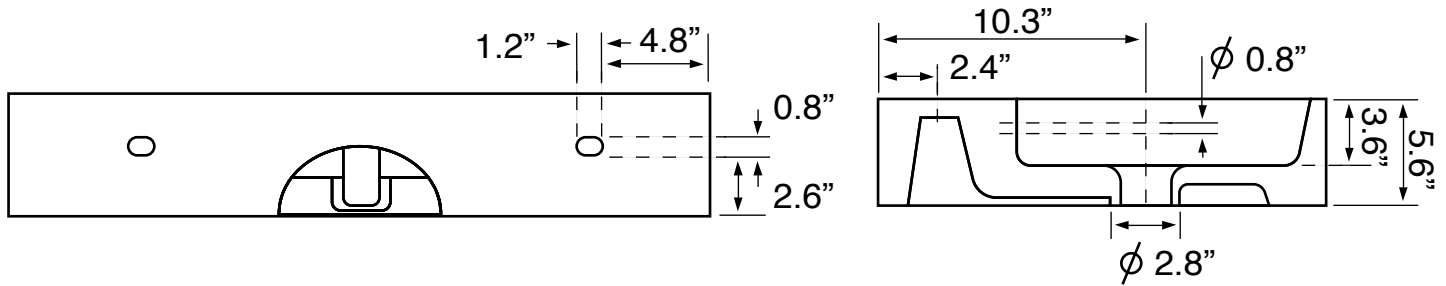

Installation

- Floor standing installation.

Configurations

- Single hole.
- No hole (special order).
- Three hole (special order).

Nameek's One-Year Limited Warranty

See website for warranty information details.

Vanity Cabinet Color/Finish Details

Color	Description
	Glossy White

Technical Information

Bowl type:	Single
Installation:	Floor standing
Bowl dimensions:	Depth: 3.6" Width: 12.2" Length: 15.8"
Drain hole:	1.75"
Faucet hole:	1.38"
Hole configurations:	0, 1, 3
Weight:	140 lbs