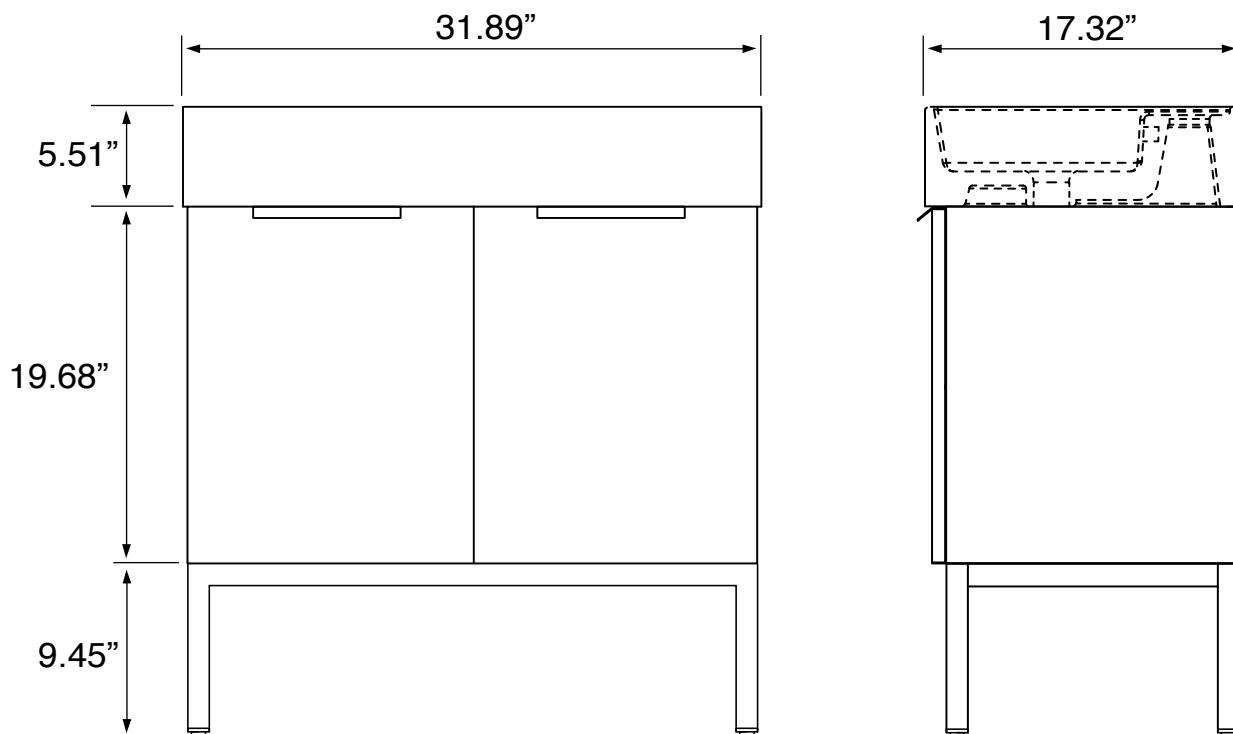

Features

- Modern design.
- Ceramic sink with overflow.
- Sink features counter space.
- Water resistant exterior vanity panels.
- 2 Soft-closing doors.
- Matte black cabinet handles.

Material

- White ceramic integrated sink.
- Engineered wood vanity base.
- Matte black metal legs.

Installation

- Floor standing installation.

Configurations

- Single hole.
- No hole (special order).
- Three hole (special order).

Nameek's One-Year Limited Warranty

See website for warranty information details.

Vanity Cabinet Color/Finish Details

Color	Description
	Glossy White

Technical Information

Bowl type:	Single
Installation:	Floor standing
Bowl dimensions:	Depth: 3.6" Width: 12.2" Length: 15.8"
Drain hole:	1.75"
Faucet hole:	1.38"
Hole configurations:	0, 1, 3
Weight:	140 lbs