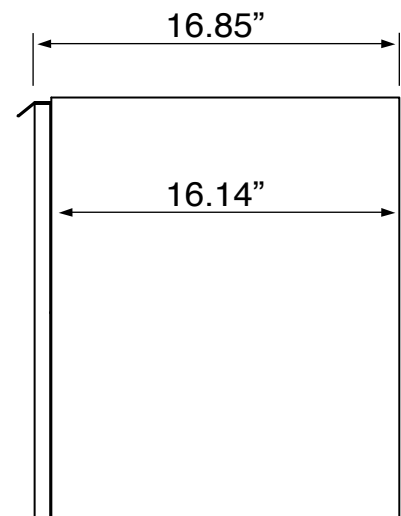

Vanity Cabinet Color/Finish Details

Color	Description
	Glossy White

Technical Information

Bowl type:	Single
Installation:	Floor standing
Bowl dimensions:	Depth: 3.6" Width: 12.2" Length: 15.8"
Drain hole:	1.75"
Faucet hole:	1.38"
Hole configurations:	0, 1, 3
Weight:	140 lbs