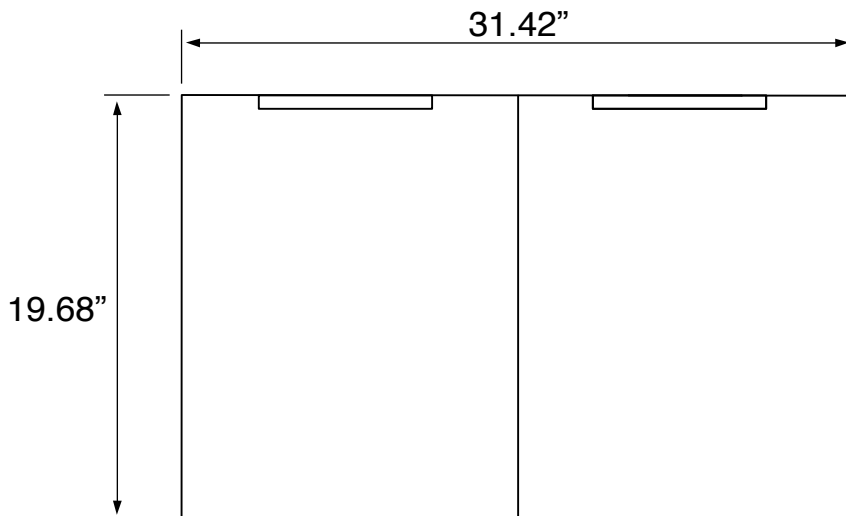

Vanity Cabinet Color/Finish Details

Color	Description
	Glossy White

Technical Information

Bowl type:	Single
Installation:	Floor standing
Bowl dimensions:	Depth: 3.6" Width: 12.2" Length: 15.8"
Drain hole:	1.75"
Faucet hole:	1.38"
Hole configurations:	0, 1, 3
Weight:	140 lbs