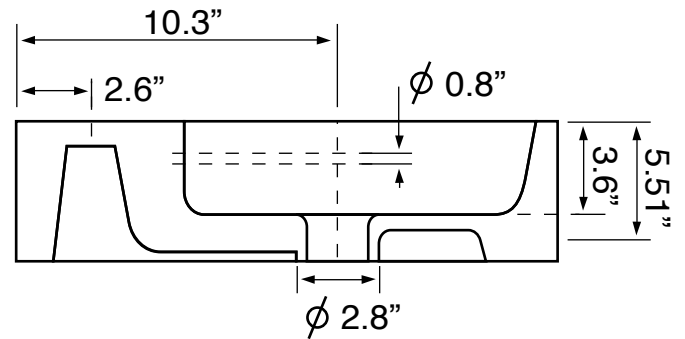

Installation

- Wall mounted installation.

Configurations

- Single hole.
- No hole (special order).
- Three hole (special order).

Nameek's One-Year Limited Warranty

See website for warranty information details.

Vanity Cabinet Color/Finish Details

| Color | Description |
|-------|-------------|
|-------|-------------|

Brown Oak

Technical Information

| | |
|----------------------|--|
| Bowl type: | Single |
| Installation: | Wall mounted |
| Bowl dimensions: | Depth: 3.54" Width: 12.2" Length: 13.39" |
| Drain hole: | 1.75" |
| Faucet hole: | 1.38" |
| Hole configurations: | 0, 1, 3 |
| Weight: | 130 lbs |