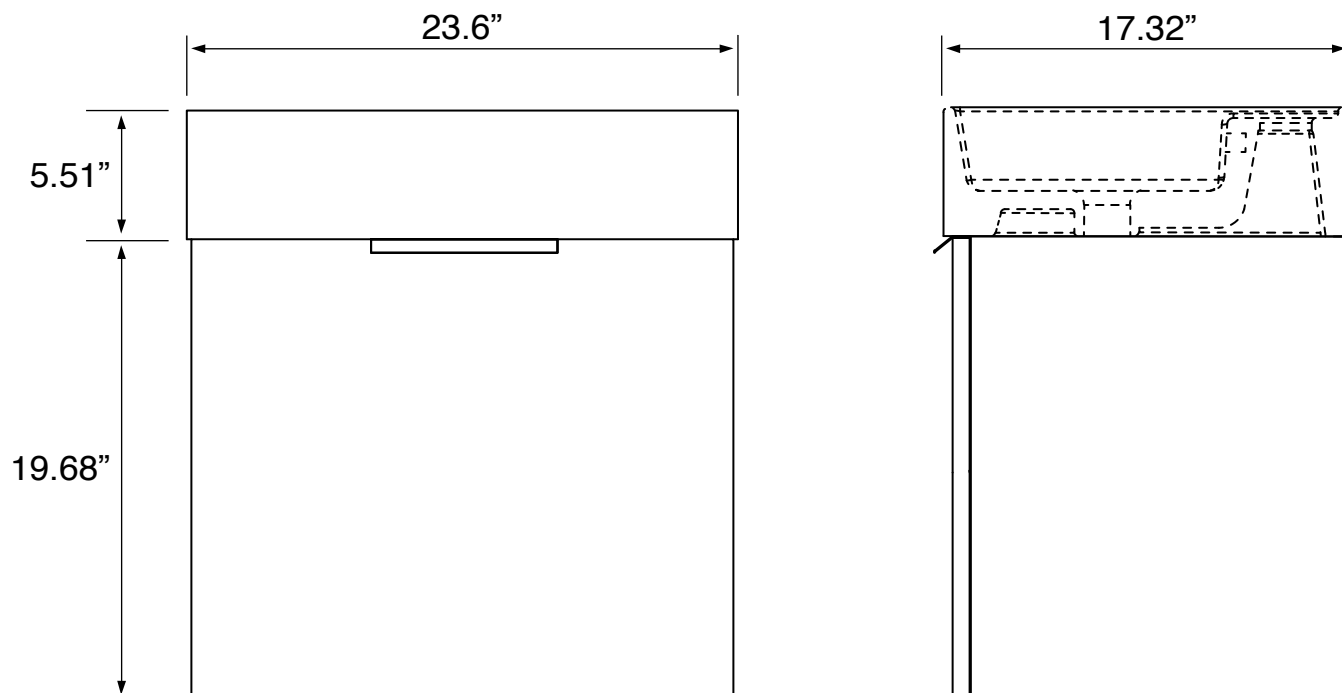

Installation

- Wall mounted installation.

Configurations

- Single hole.
- No hole (special order).
- Three hole (special order).

Nameek's One-Year Limited Warranty

See website for warranty information details.

Vanity Cabinet Color/Finish Details

| Color | Description |
|-------|-------------|
|-------|-------------|

Brown Oak

Technical Information

| | |
|----------------------|--|
| Bowl type: | Single |
| Installation: | Wall mounted |
| Bowl dimensions: | Depth: 3.54" Width: 12.2" Length: 13.39" |
| Drain hole: | 1.75" |
| Faucet hole: | 1.38" |
| Hole configurations: | 0, 1, 3 |
| Weight: | 130 lbs |