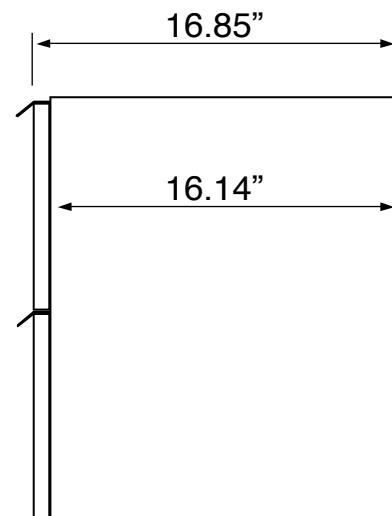

Vanity Cabinet Color/Finish Details

| Color | Description |
|-------|-------------|
|-------|-------------|

Brown Oak

Technical Information

| | |
|----------------------|--|
| Bowl type: | Single |
| Installation: | Wall mounted |
| Bowl dimensions: | Depth: 3.54" Width: 12.2" Length: 13.39" |
| Drain hole: | 1.75" |
| Faucet hole: | 1.38" |
| Hole configurations: | 0, 1, 3 |
| Weight: | 130 lbs |