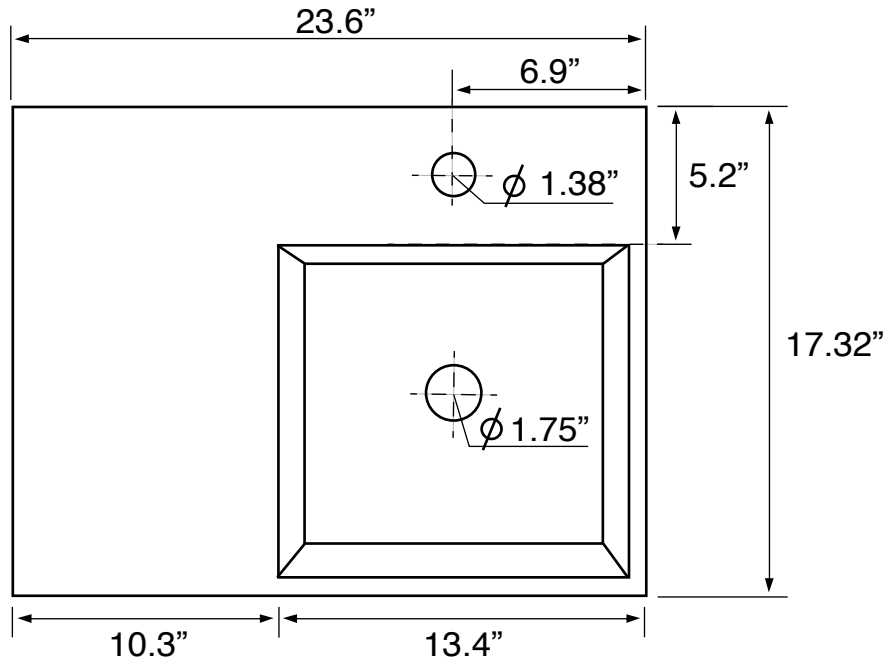

Vanity Cabinet Color/Finish Details

| Color | Description |
|-------|-------------|
|-------|-------------|

Brown Oak

Technical Information

| | |
|----------------------|--|
| Bowl type: | Single |
| Installation: | Wall mounted |
| Bowl dimensions: | Depth: 3.54" Width: 12.2" Length: 13.39" |
| Drain hole: | 1.75" |
| Faucet hole: | 1.38" |
| Hole configurations: | 0, 1, 3 |
| Weight: | 130 lbs |