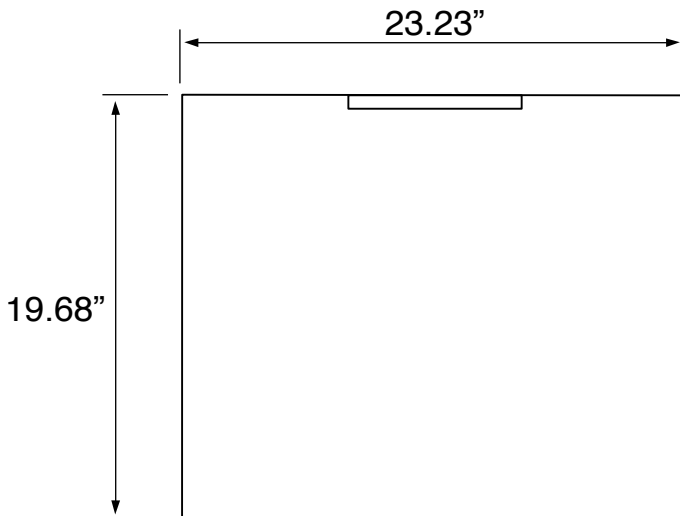

Vanity Cabinet Color/Finish Details

| Color | Description |
|-------|-------------|
|-------|-------------|

Brown Oak

Technical Information

| | |
|----------------------|--|
| Bowl type: | Single |
| Installation: | Wall mounted |
| Bowl dimensions: | Depth: 3.54" Width: 12.2" Length: 13.39" |
| Drain hole: | 1.75" |
| Faucet hole: | 1.38" |
| Hole configurations: | 0, 1, 3 |
| Weight: | 130 lbs |