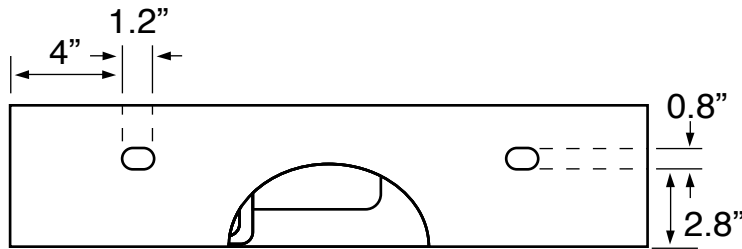

Vanity Cabinet Color/Finish Details

| Color | Description |
|-------|-------------|
|-------|-------------|

Brown Oak

Technical Information

| | |
|----------------------|--|
| Bowl type: | Single |
| Installation: | Wall mounted |
| Bowl dimensions: | Depth: 3.54" Width: 12.2" Length: 13.39" |
| Drain hole: | 1.75" |
| Faucet hole: | 1.38" |
| Hole configurations: | 0, 1, 3 |
| Weight: | 130 lbs |