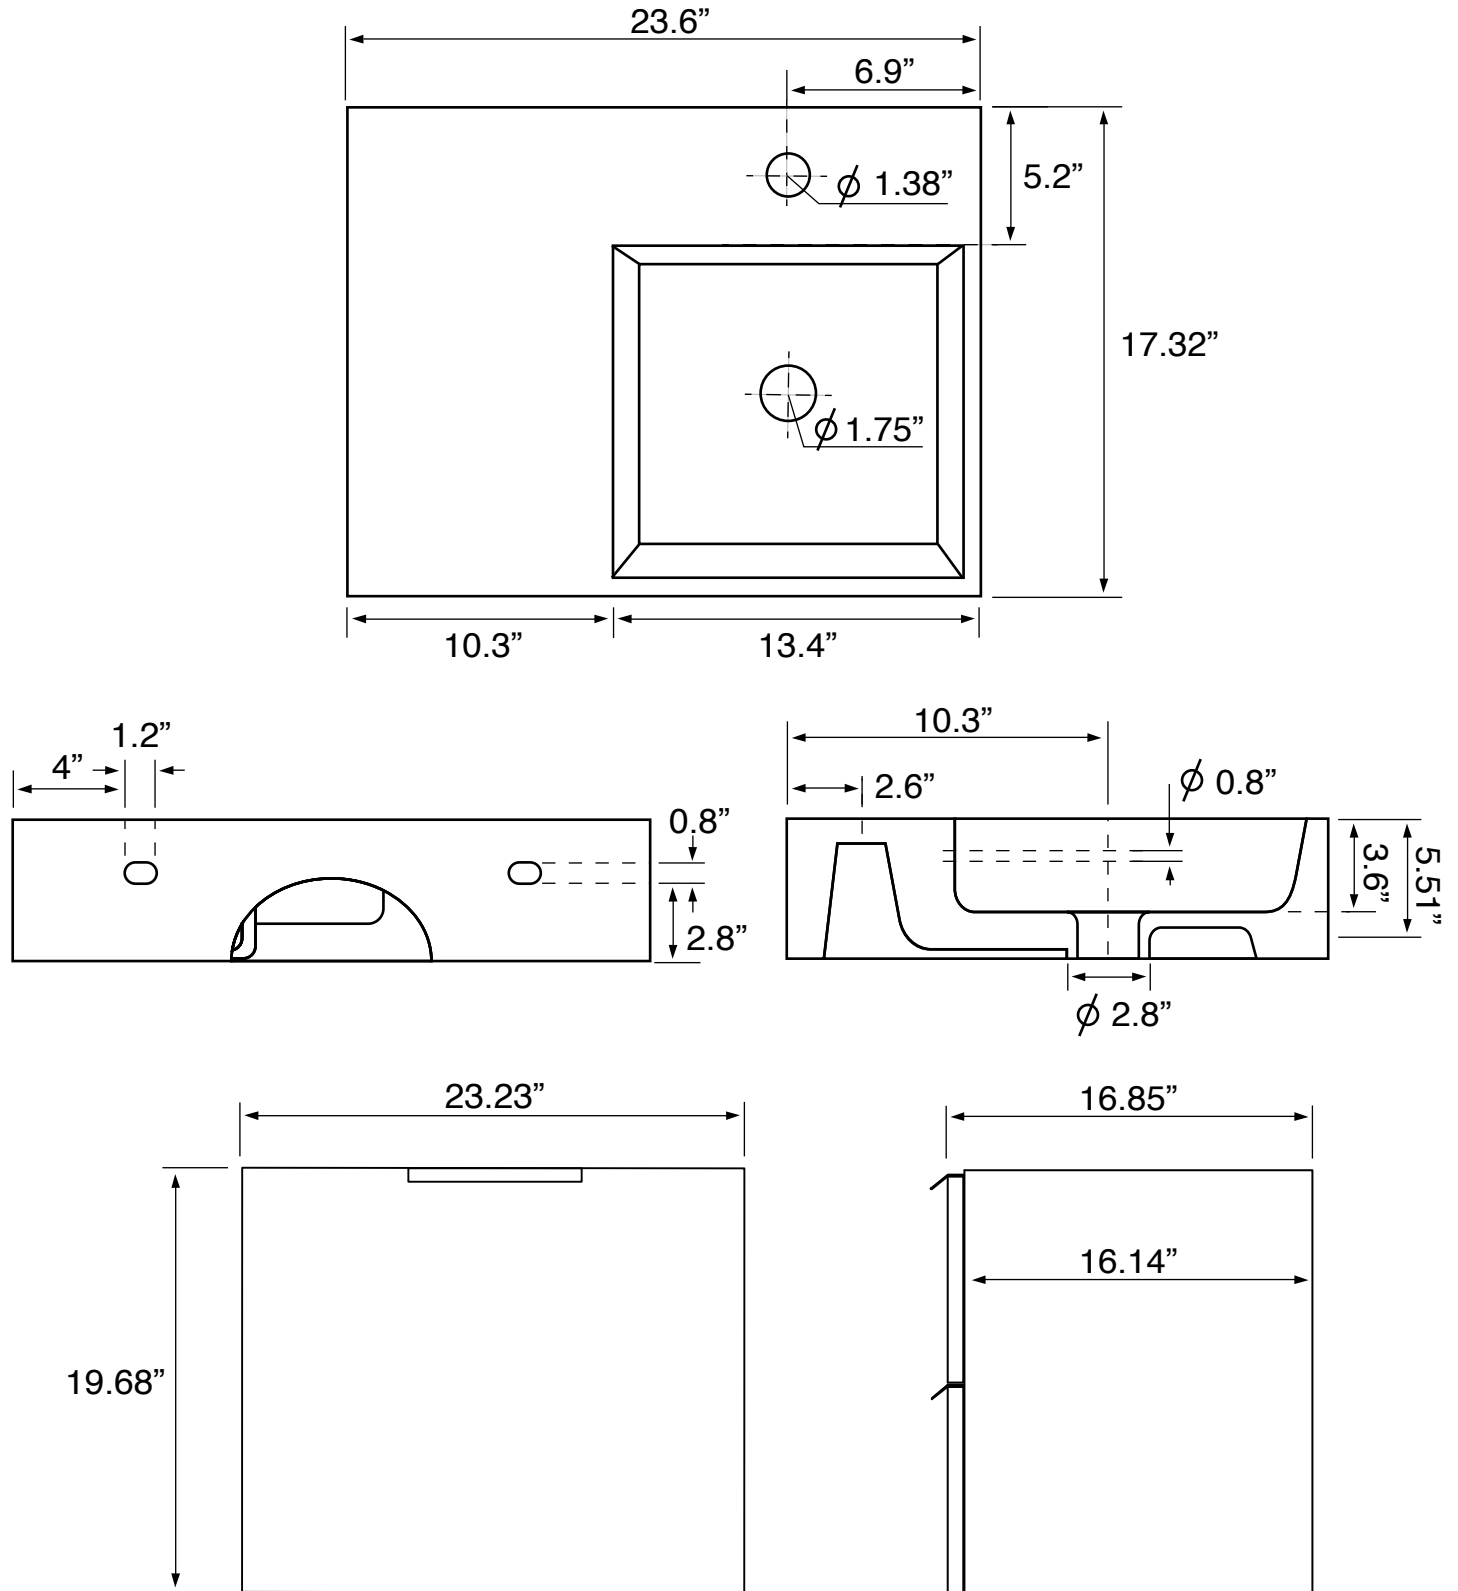

Features

- Modern design.
- Ceramic sink with overflow.
- Sink features counter space.
- Water resistant exterior vanity panels.
- 1 Soft-closing door.
- Black cabinet handles.

Material

- White ceramic integrated sink.
- Engineered wood vanity base.
- Matte black metal legs.

Installation

- Floor standing installation.

Configurations

- Single hole.
- No hole (special order).
- Three hole (special order).

Nameek's One-Year Limited Warranty

See website for warranty information details.

Vanity Cabinet Color/Finish Details

Color	Description
	Brown Oak

Technical Information

Bowl type:	Single
Installation:	Floor standing
Bowl dimensions:	Depth: 3.54" Width: 12.2" Length: 13.39"
Drain hole:	1.75"
Faucet hole:	1.38"
Hole configurations:	0, 1, 3
Weight:	130 lbs