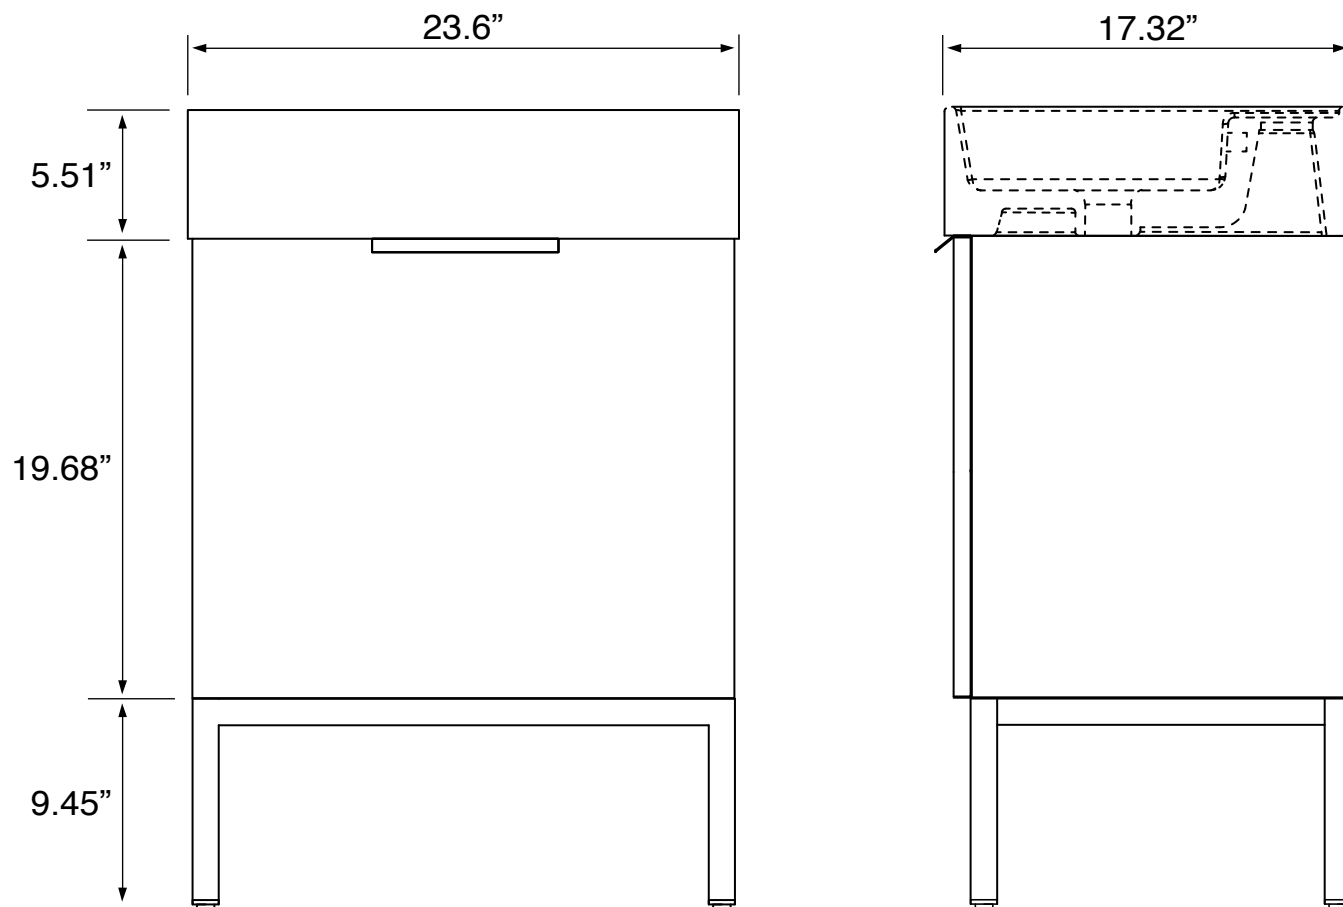

Features

- Modern design.
- Ceramic sink with overflow.
- Sink features counter space.
- Water resistant exterior vanity panels.
- 1 Soft-closing door.
- Black cabinet handles.

Material

- White ceramic integrated sink.
- Engineered wood vanity base.
- Matte black metal legs.

Installation

- Floor standing installation.

Configurations

- Single hole.
- No hole (special order).
- Three hole (special order).

Nameek's One-Year Limited Warranty

See website for warranty information details.

Vanity Cabinet Color/Finish Details

Color	Description
	Brown Oak

Technical Information

Bowl type:	Single
Installation:	Floor standing
Bowl dimensions:	Depth: 3.54" Width: 12.2" Length: 13.39"
Drain hole:	1.75"
Faucet hole:	1.38"
Hole configurations:	0, 1, 3
Weight:	130 lbs