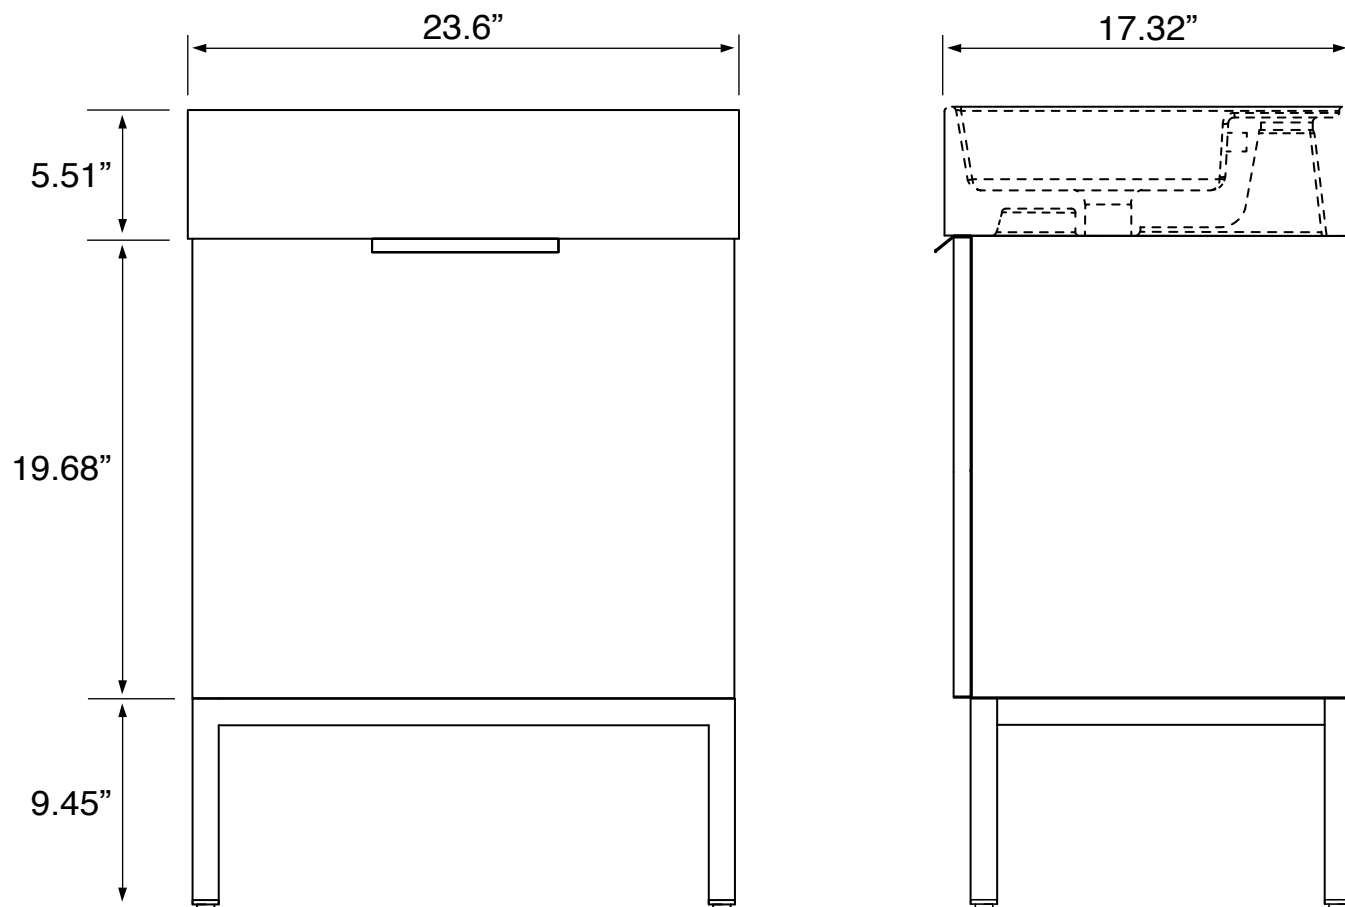

## Technical Information

Bowl type:	Single
Installation:	Floor standing
Bowl dimensions:	Depth: 3.54" Width: 12.2" Length: 13.39"
Drain hole:	1.75"
Faucet hole:	1.38"
Hole configurations:	0, 1, 3
Weight:	130 lbs