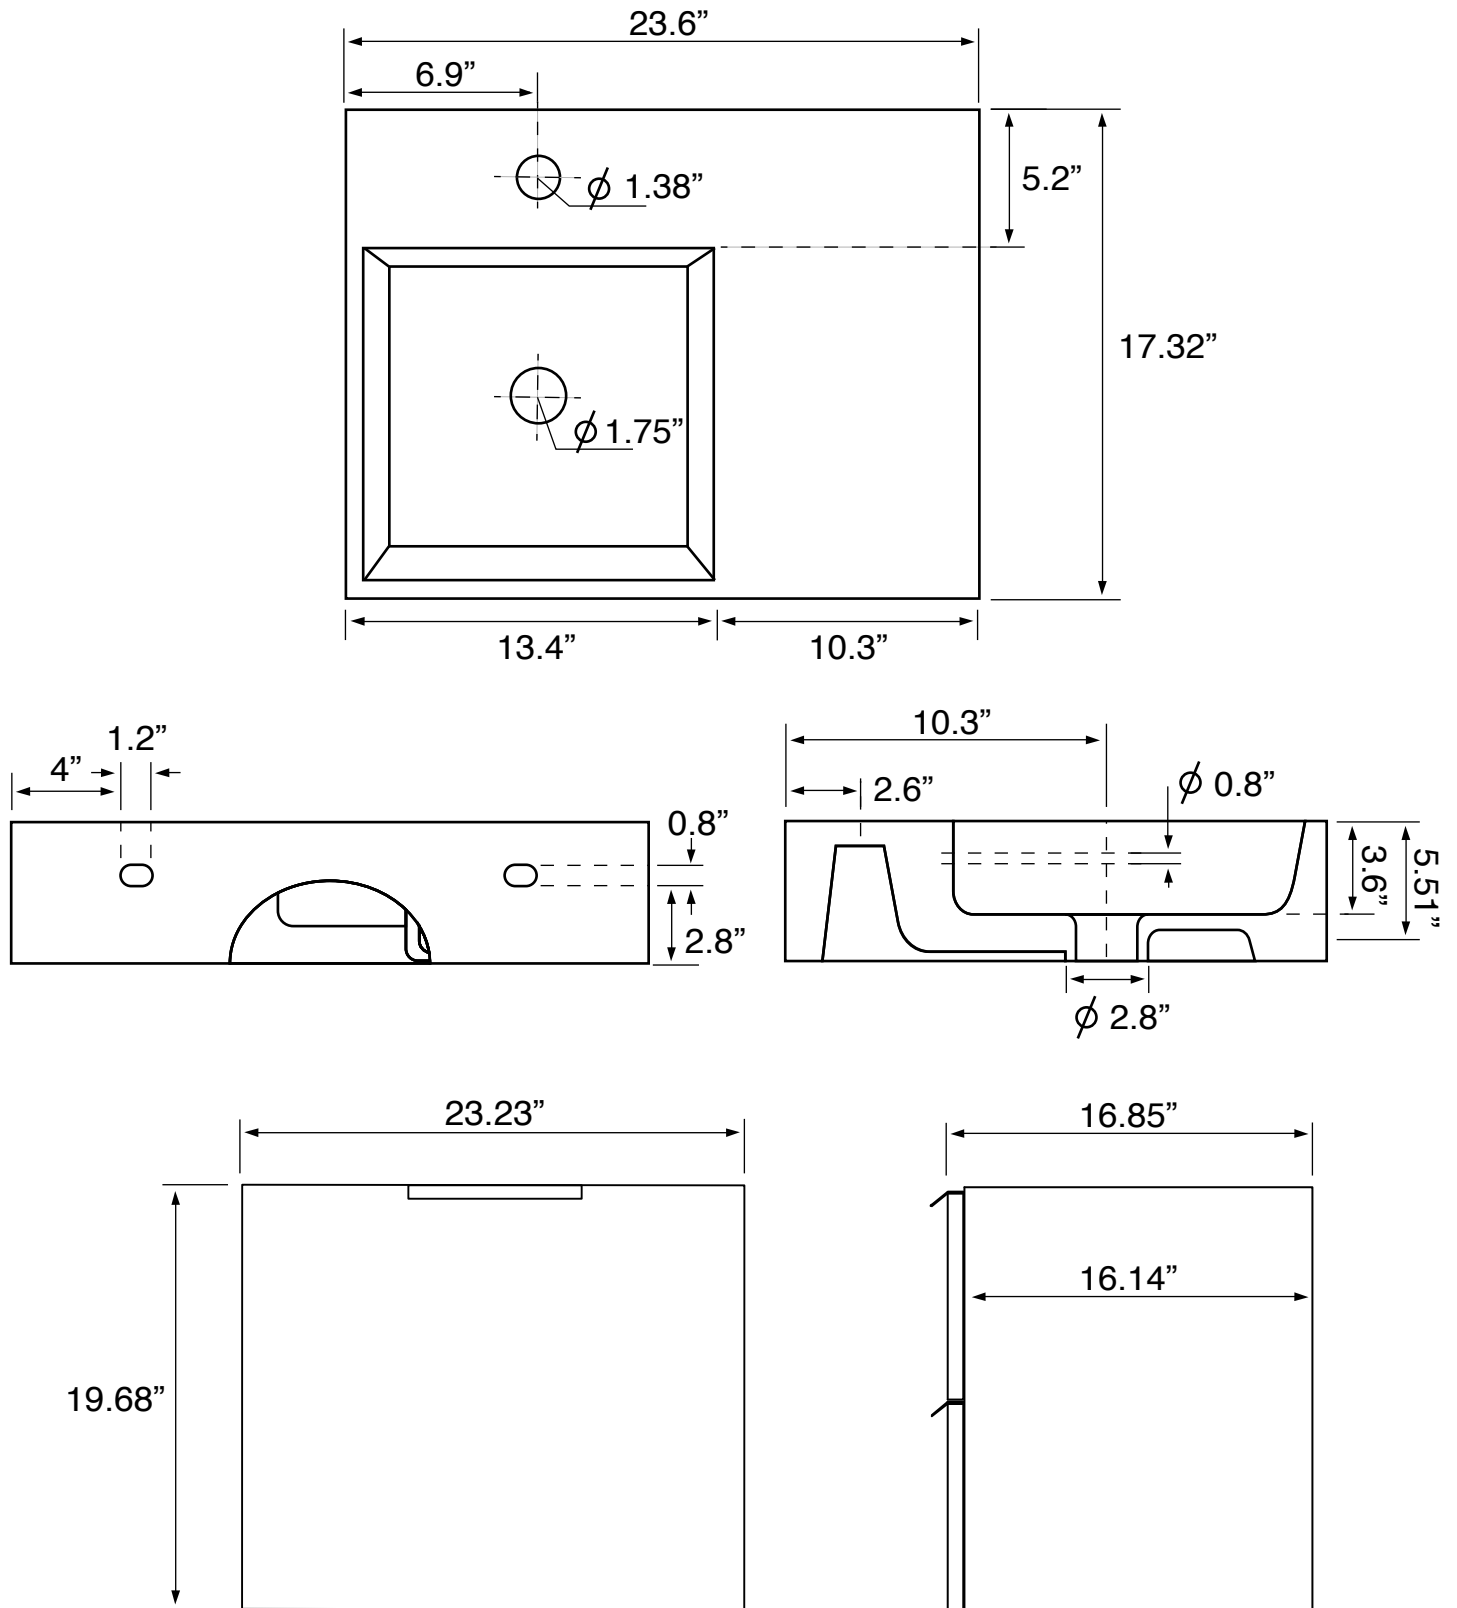

USA/Canada: 215.256.4197

Nameek's reserves the right to make revisions without notice to product specifications.
For more information, go to www.nameeks.com