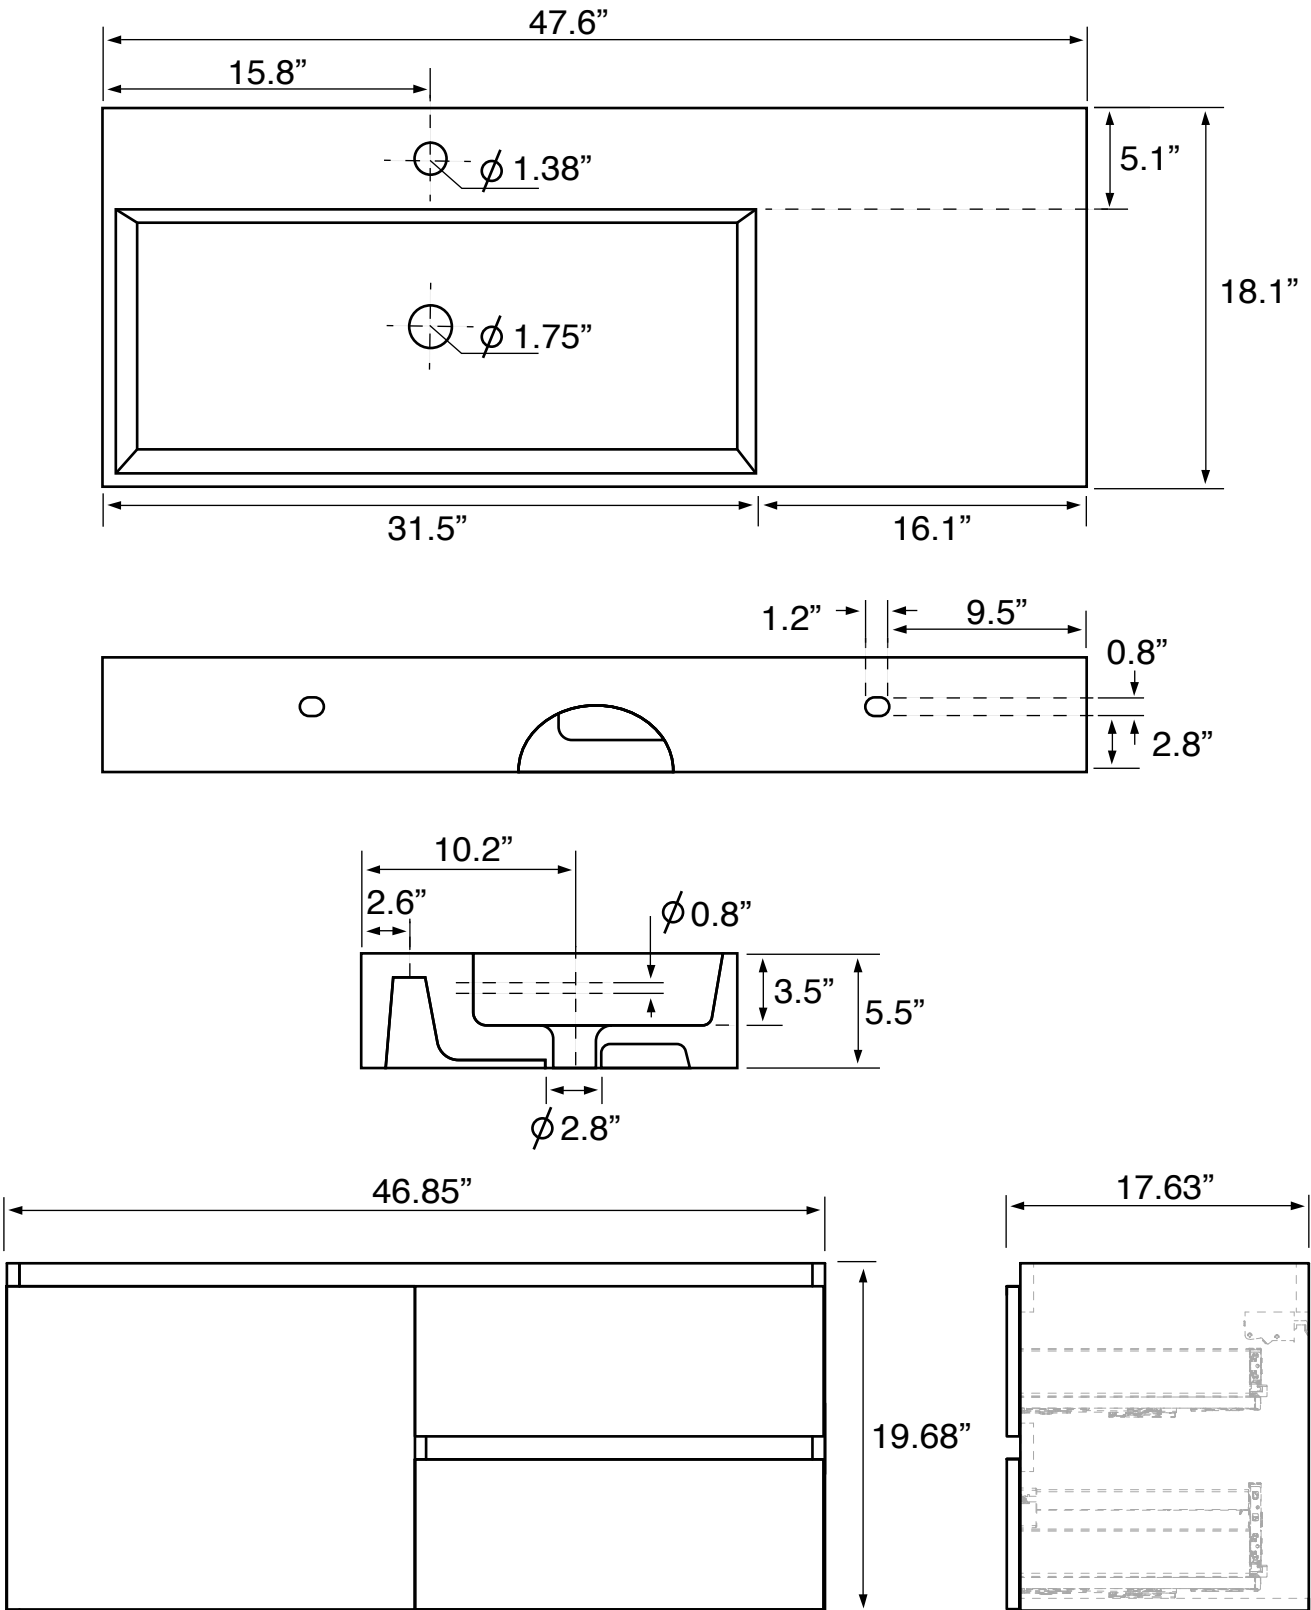

### Installation

- Wall mounted installation.

### Configurations

- Single hole.
- No hole (special order).
- Three hole (special order).

## Technical Information

Bowl type:	Single
Installation:	Wall mounted
Bowl dimensions:	Depth: 3.5" Width: 13" Length: 31.5"
Drain hole:	1.75"
Faucet hole:	1.38"
Hole configurations:	0, 1, 3
Weight:	150 lbs