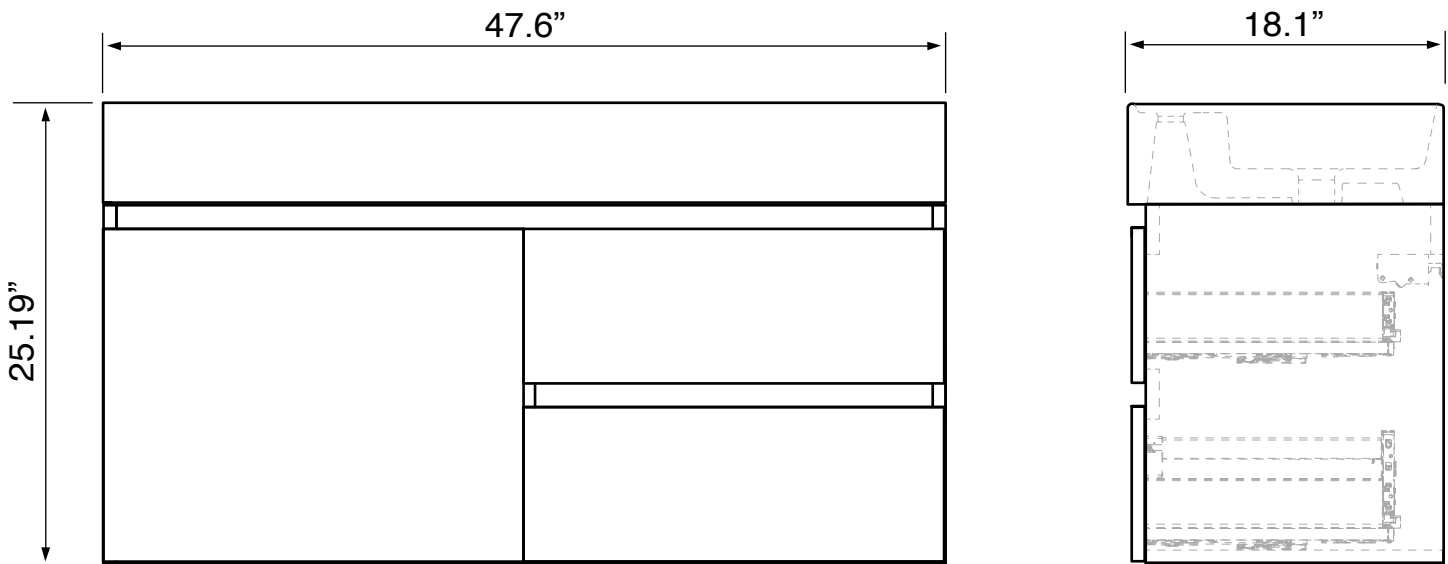

### Installation

- Wall mounted installation.

### Configurations

- Single hole.
- No hole (special order).
- Three hole (special order).

## Technical Information

Bowl type:	Single
Installation:	Wall mounted
Bowl dimensions:	Depth: 3.5" Width: 13" Length: 31.5"
Drain hole:	1.75"
Faucet hole:	1.38"
Hole configurations:	0, 1, 3
Weight:	150 lbs