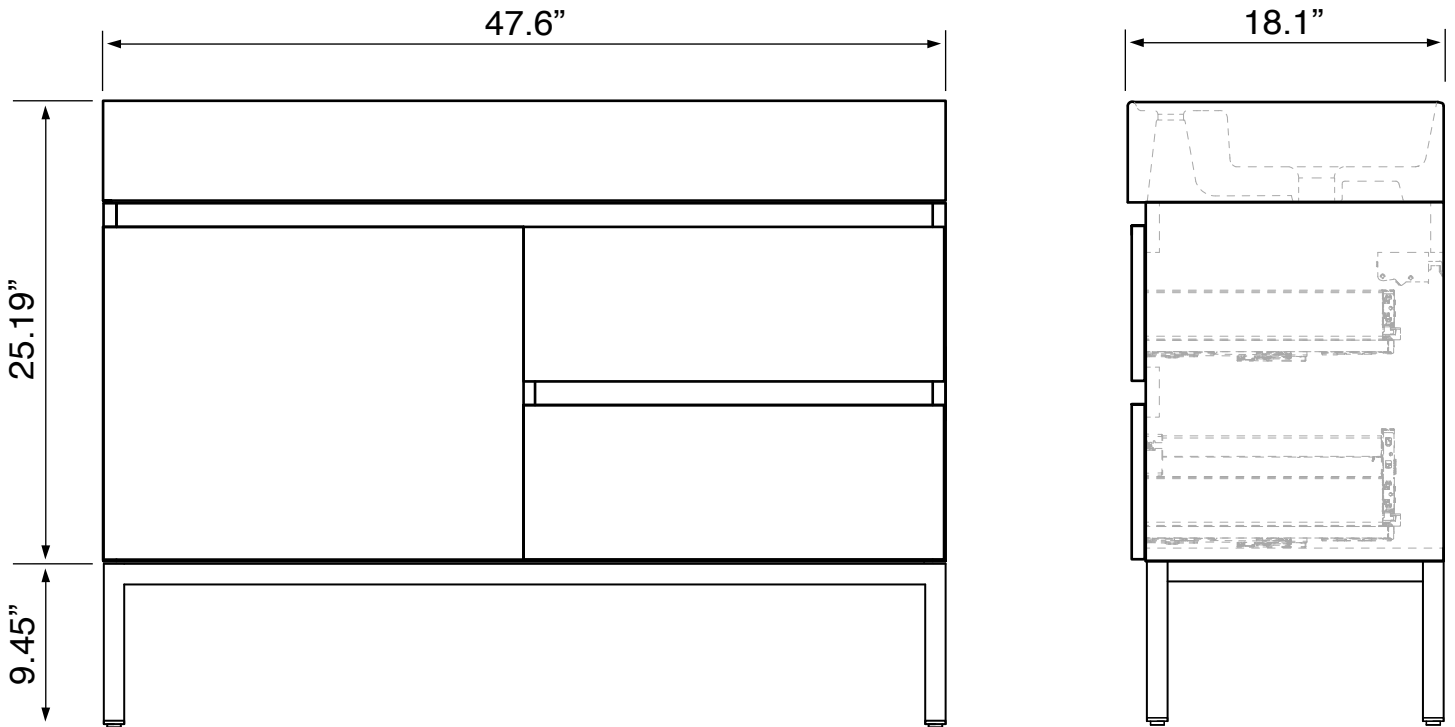

## Installation

- Floor standing installation.

## Configurations

- Single hole.
- No hole (special order).
- Three hole (special order).

## Technical Information

|                      |  |
|----------------------|--|
| Bowl type:           | Single                                     |
| Installation:        | Floor standing                             |
| Bowl dimensions:     | Depth: 3.5"<br>Width: 13"<br>Length: 31.5" |
| Drain hole:          | 1.75"                                      |
| Faucet hole:         | 1.38"                                      |
| Hole configurations: | 0, 1, 3                                    |
| Weight:              | 160 lbs                                    |