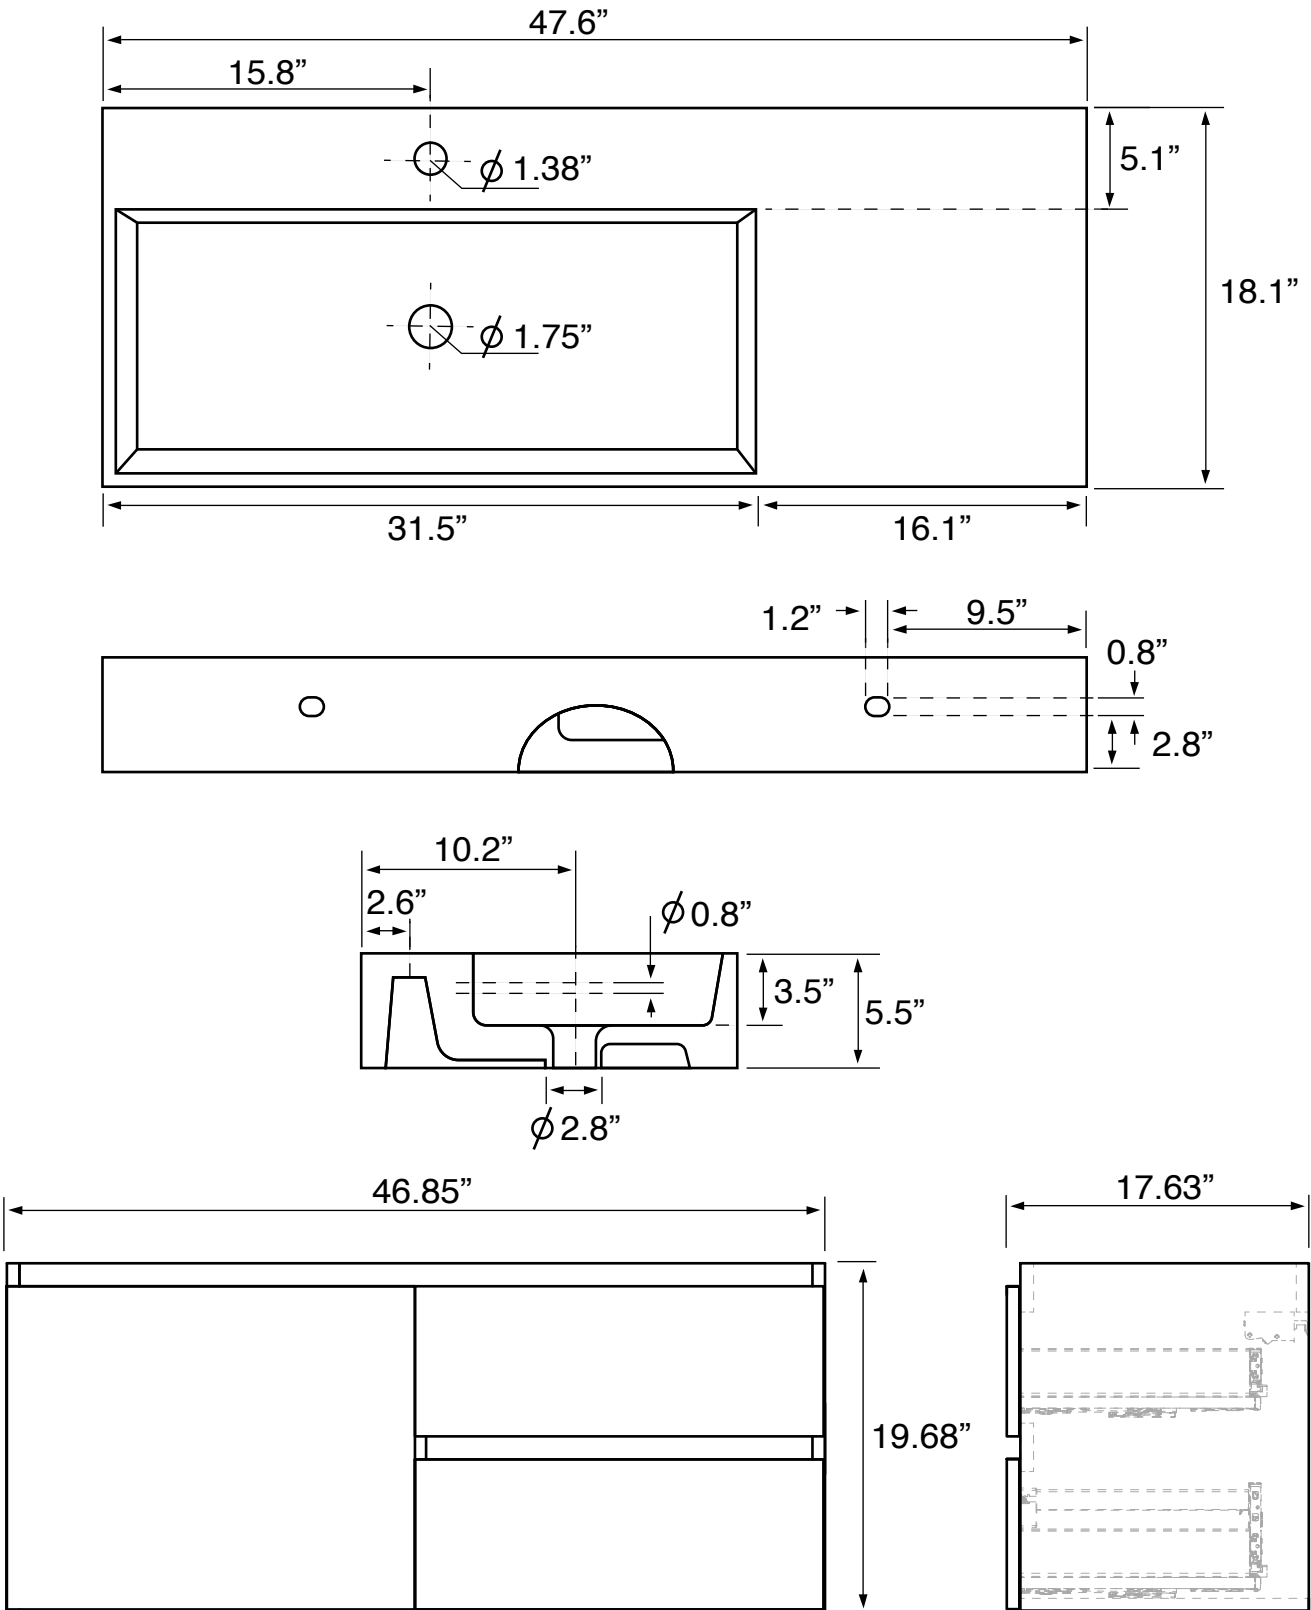

## Installation

- Floor standing installation.

## Configurations

- Single hole.
- No hole (special order).
- Three hole (special order).

## Technical Information

|                      |  |
|----------------------|--|
| Bowl type:           | Single                                     |
| Installation:        | Floor standing                             |
| Bowl dimensions:     | Depth: 3.5"<br>Width: 13"<br>Length: 31.5" |
| Drain hole:          | 1.75"                                      |
| Faucet hole:         | 1.38"                                      |
| Hole configurations: | 0, 1, 3                                    |
| Weight:              | 160 lbs                                    |