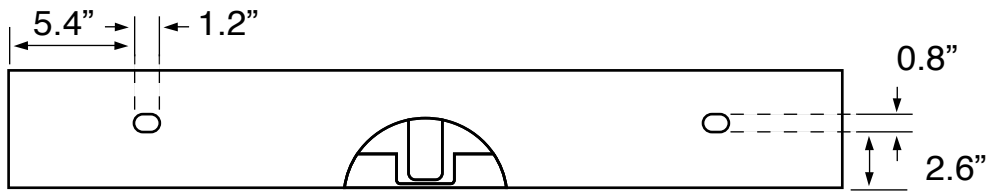

Features

- With overflow.
- Modern design.

Material

- White ceramic bathroom sink.
- Matte black brass console stand.

Installation

- Console installation.

Configurations

- Single Hole.
- Three Hole (8-inch centers).
- No Hole.

Nameek's One-Year Limited Warranty

See website for warranty information details.

Technical Information

Bowl type:	Single
Installation:	Console
Bowl dimensions:	Length: 19.7"
	Width: 13.2"
	Depth: 3.6"
Drain hole:	1.75"
Faucet hole:	1.38"
Hole configurations:	0, 1, 3
Weight:	65 lbs