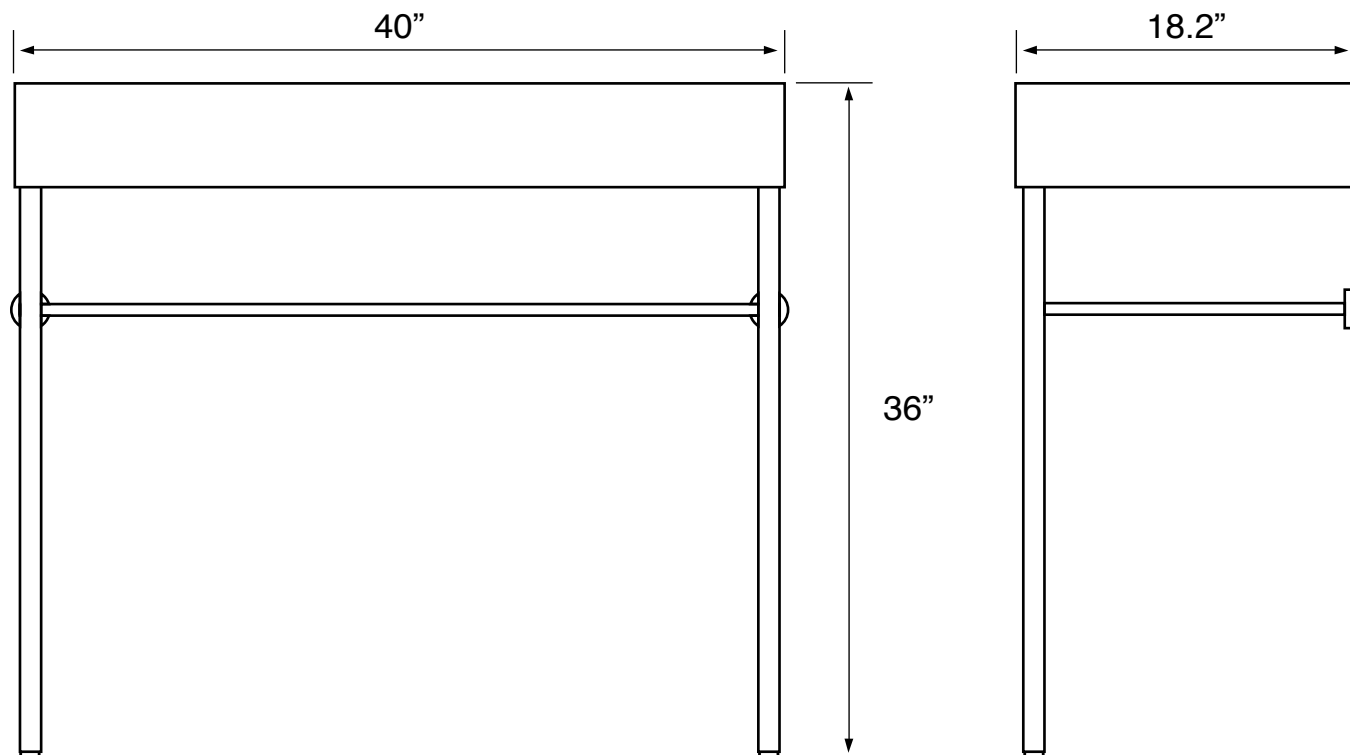

Features

- With overflow.
- Modern design.

Material

- White ceramic bathroom sink.
- Matte black brass console stand.

Installation

- Console installation.

Configurations

- Single Hole.
- Three Hole (8-inch centers).
- No Hole.

Nameek's One-Year Limited Warranty

See website for warranty information details.

Technical Information

Bowl type:	Single
Installation:	Console
Bowl dimensions:	Length: 19.7"
	Width: 13.2"
	Depth: 3.6"
Drain hole:	1.75"
Faucet hole:	1.38"
Hole configurations:	0, 1, 3
Weight:	65 lbs