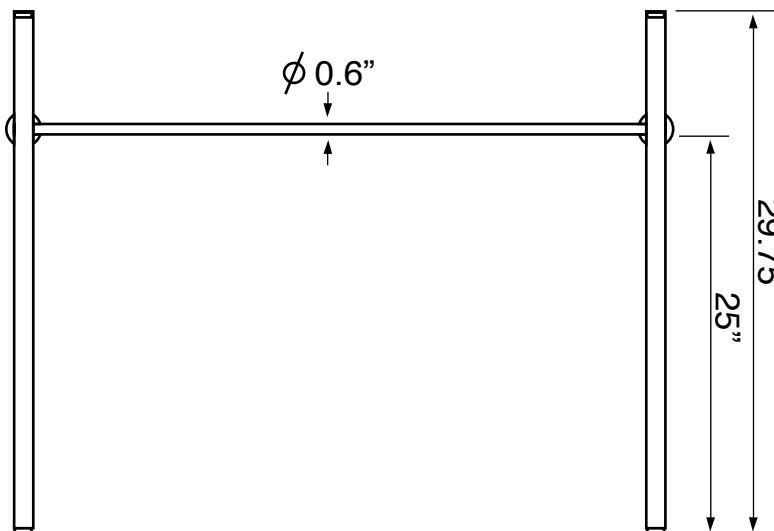

Features

- With overflow.
- Modern design.

Material

- White ceramic bathroom sink.
- Matte black brass console stand.

Installation

- Console installation.

Configurations

- Single Hole.
- Three Hole (8-inch centers).
- No Hole.

Nameek's One-Year Limited Warranty

See website for warranty information details.

Technical Information

Bowl type:	Single
Installation:	Console
Bowl dimensions:	Length: 19.7"
	Width: 13.2"
	Depth: 3.6"
Drain hole:	1.75"
Faucet hole:	1.38"
Hole configurations:	0, 1, 3
Weight:	65 lbs