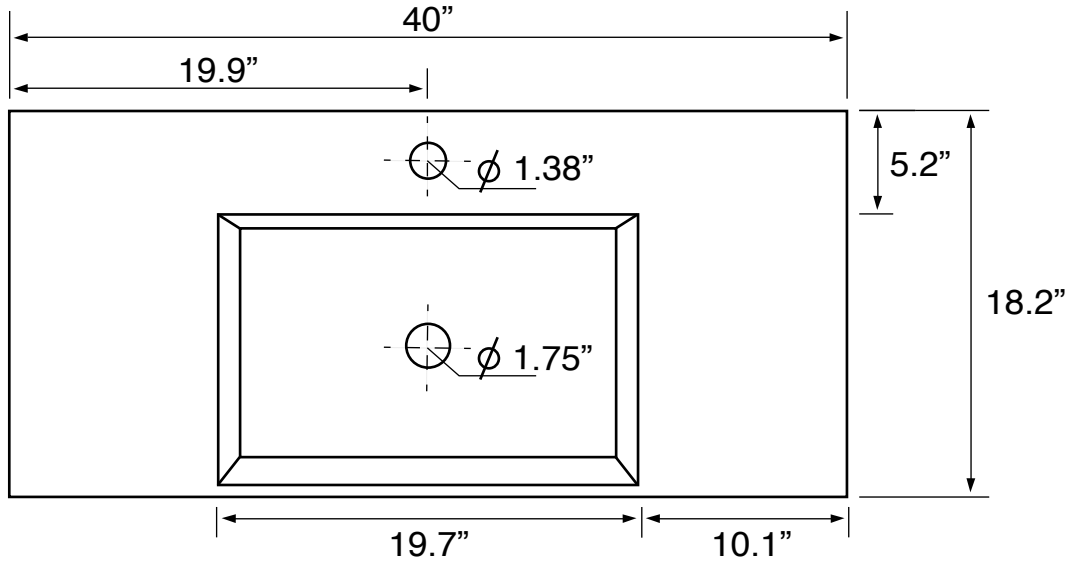

Features

- With overflow.
- Modern design.

Material

- White ceramic bathroom sink.
- Matte black brass console stand.

Installation

- Console installation.

Configurations

- Single Hole.
- Three Hole (8-inch centers).
- No Hole.

Nameek's One-Year Limited Warranty

See website for warranty information details.

Technical Information

Bowl type:	Single
Installation:	Console
Bowl dimensions:	Length: 19.7"
	Width: 13.2"
	Depth: 3.6"
Drain hole:	1.75"
Faucet hole:	1.38"
Hole configurations:	0, 1, 3
Weight:	65 lbs