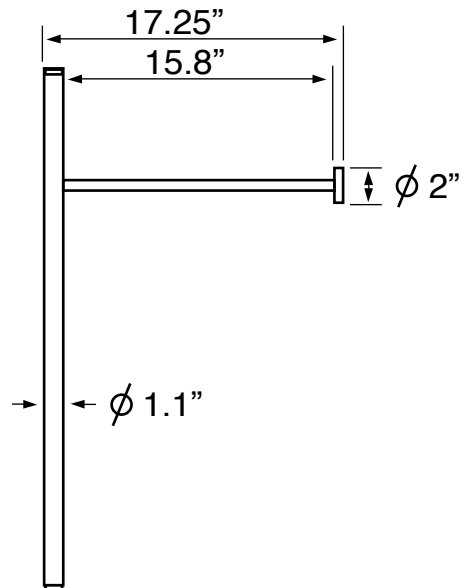

Features

- With overflow.
- Modern design.

Material

- White ceramic bathroom sink.
- Matte black brass console stand.

Installation

- Console installation.

Configurations

- Single Hole.
- Three Hole (8-inch centers).
- No Hole.

Nameek's One-Year Limited Warranty

See website for warranty information details.

Technical Information

Bowl type:	Single
Installation:	Console
Bowl dimensions:	Length: 19.7"
	Width: 13.2"
	Depth: 3.6"
Drain hole:	1.75"
Faucet hole:	1.38"
Hole configurations:	0, 1, 3
Weight:	65 lbs