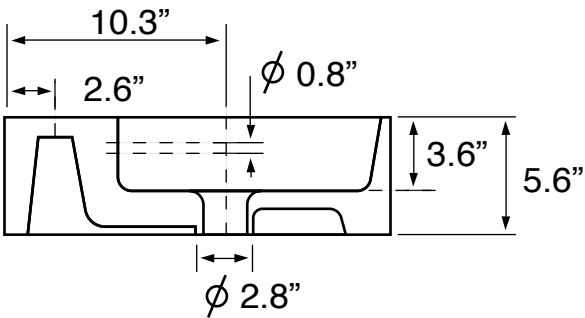

Features

- With overflow.
- Modern design.

Material

- White ceramic bathroom sink.
- Matte black brass console stand.

Installation

- Console installation.

Configurations

- Single Hole.
- Three Hole (8-inch centers).
- No Hole.

Nameek's One-Year Limited Warranty

See website for warranty information details.

Technical Information

Bowl type:	Single
Installation:	Console
Bowl dimensions:	Length: 19.7"
	Width: 13.2"
	Depth: 3.6"
Drain hole:	1.75"
Faucet hole:	1.38"
Hole configurations:	0, 1, 3
Weight:	65 lbs