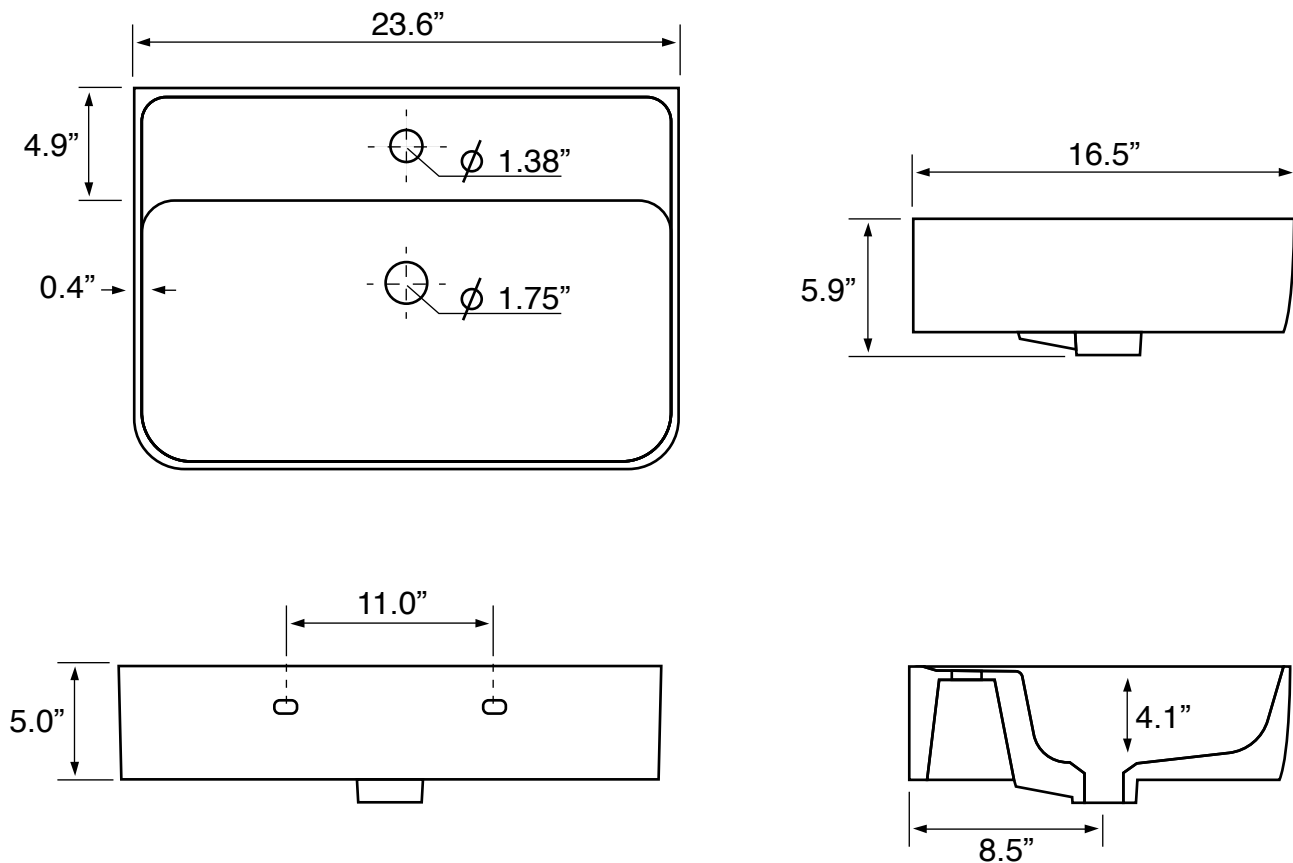

Features

- With overflow.
- Modern design.

Material

- White ceramic bathroom sink.

Installation

- Wall mount installation.
- Drop in installation.

Configurations

- Single Hole.
- Three Hole (8-inch centers).

Nameek's One-Year Limited Warranty

See website for warranty information details.

Technical Information

Bowl type:	Single
Installation:	Wall mounted Drop In
Bowl dimensions:	Length: 22.8" Width: 11.2" Depth: 4.1"
Drain hole:	1.75"
Faucet hole:	1.38"
Hole configurations:	1, 3
Weight:	30 lbs