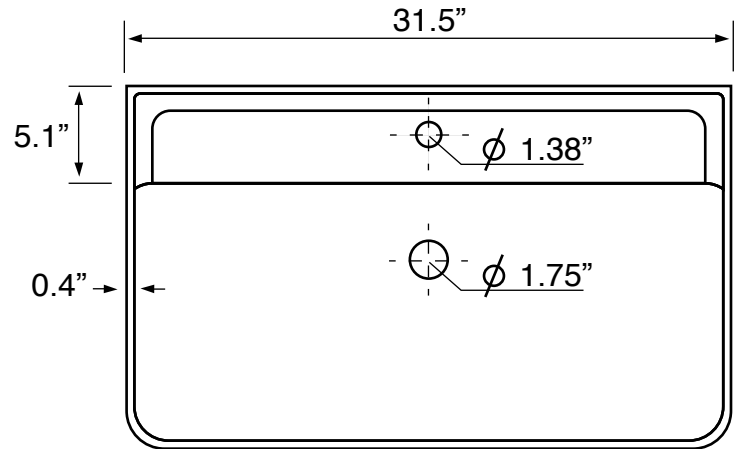

Features

- With overflow.
- Modern design.

Material

- White ceramic bathroom sink.

Installation

- Wall mount installation.
- Drop in installation.

Configurations

- Single Hole.
- Three Hole (8-inch centers).

ADA

Nameek's One-Year Limited Warranty

See website for warranty information details.

Technical Information

Bowl type:	Single
Installation:	Wall mounted Drop In
Bowl dimensions:	Length: 30.7" Width: 13.3" Depth: 4.9"
Drain hole:	1.75"
Faucet hole:	1.38"
Hole configurations:	1, 3
Weight:	30 lbs