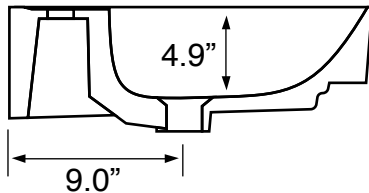

Features

- With overflow.
- Modern design.

Material

- White ceramic bathroom sink.

Installation

- Wall mount installation.
- Drop in installation.

Configurations

- Single Hole.
- Three Hole (8-inch centers).

ADA

Nameek's One-Year Limited Warranty

See website for warranty information details.

Technical Information

Bowl type:	Single
Installation:	Wall mounted Drop In
Bowl dimensions:	Length: 30.7" Width: 13.3" Depth: 4.9"
Drain hole:	1.75"
Faucet hole:	1.38"
Hole configurations:	1, 3
Weight:	30 lbs