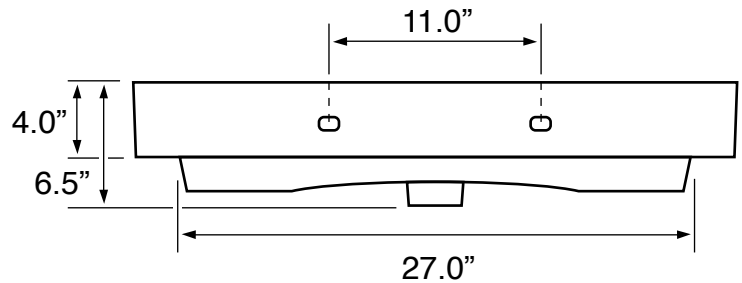

Features

- With overflow.
- Modern design.

Material

- White ceramic bathroom sink.

Installation

- Wall mount installation.
- Drop in installation.

Configurations

- Single Hole.
- Three Hole (8-inch centers).

ADA

Nameek's One-Year Limited Warranty

See website for warranty information details.

Technical Information

Bowl type:	Single
Installation:	Wall mounted Drop In
Bowl dimensions:	Length: 30.7" Width: 13.3" Depth: 4.9"
Drain hole:	1.75"
Faucet hole:	1.38"
Hole configurations:	1, 3
Weight:	30 lbs