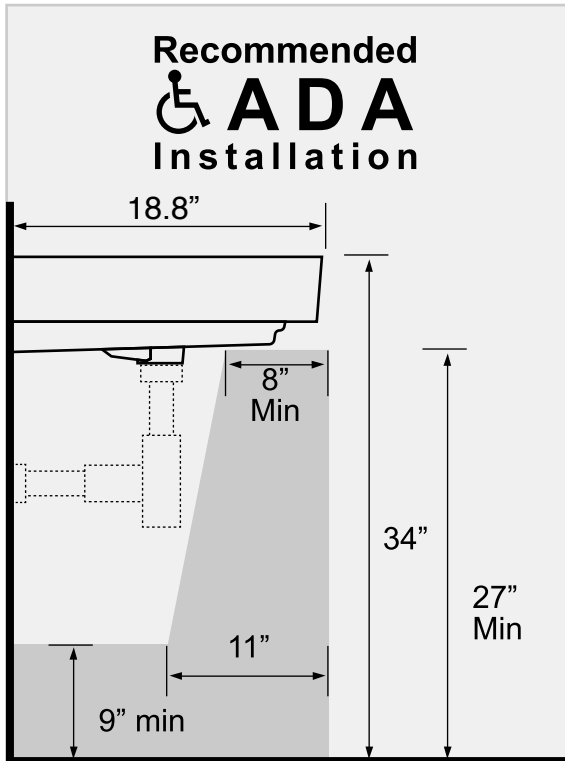

Features

- With overflow.
- Modern design.

Material

- White ceramic bathroom sink.

Installation

- Wall mount installation.
- Drop in installation.

Configurations

- Single Hole.
- Three Hole (8-inch centers).

ADA

Nameek's One-Year Limited Warranty

See website for warranty information details.

Technical Information

Bowl type:	Single
Installation:	Wall mounted Drop In
Bowl dimensions:	Length: 30.7" Width: 13.3" Depth: 4.9"
Drain hole:	1.75"
Faucet hole:	1.38"
Hole configurations:	1, 3
Weight:	30 lbs