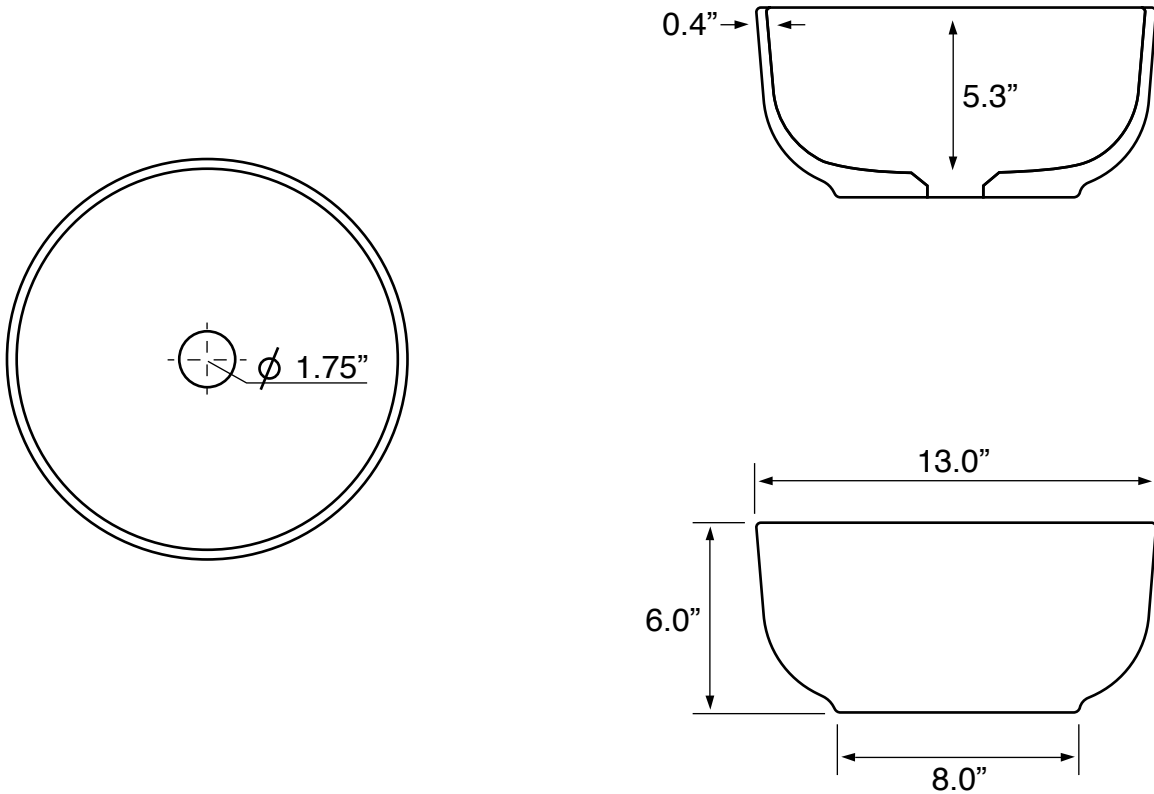

Features

- Without overflow.
- Modern design.

Material

- White ceramic bathroom sink.

Installation

- Vessel installation.

Nameek's One-Year Limited Warranty

See website for warranty information details.

Technical Information

Bowl type:	Single
Installation:	Vessel
Bowl dimensions:	Length: 12.3"
	Width: 12.3"
	Depth: 5.3"
Drain hole:	1.75"
Faucet hole:	1.38"
Weight:	20 lbs

Notes

Install this product according to the installation instructions.