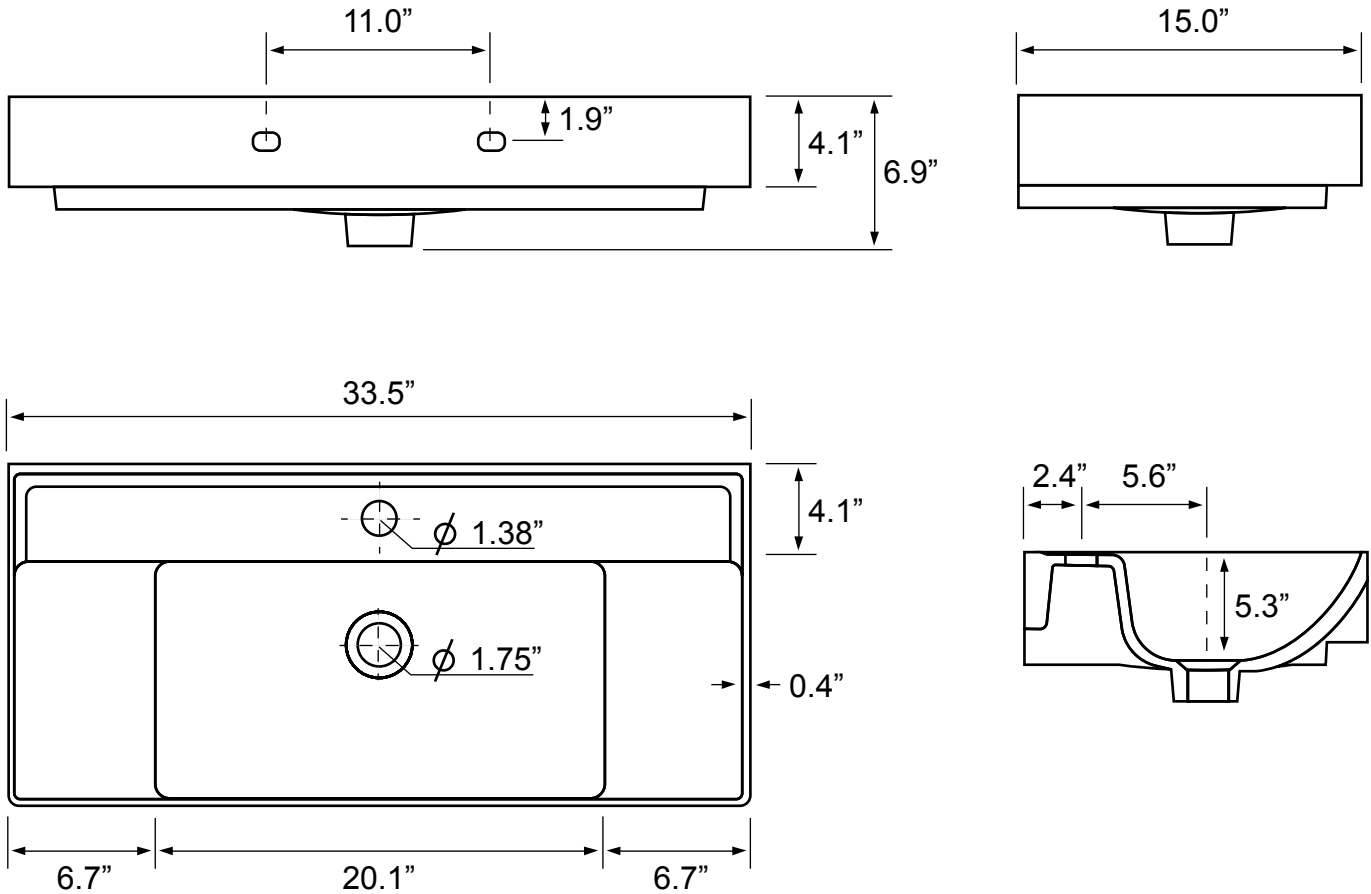

Features

- Without overflow.
- Modern design.
- Counter space on both sides.

Material

- White ceramic bathroom sink.

Installation

- Wall mount installation.
- Drop in installation.

Configurations

- Single Hole.
- Three Hole (8-inch centers).

Nameek's One-Year Limited Warranty

See website for warranty information details.

Technical Information

Bowl type:	Single
Installation:	Wall mounted Drop In
Bowl dimensions:	Length: 20.1" Width: 10.4" Depth: 5.3"
Drain hole:	1.75"
Faucet hole:	1.38"
Hole configurations:	1, 3
Weight:	25 lbs